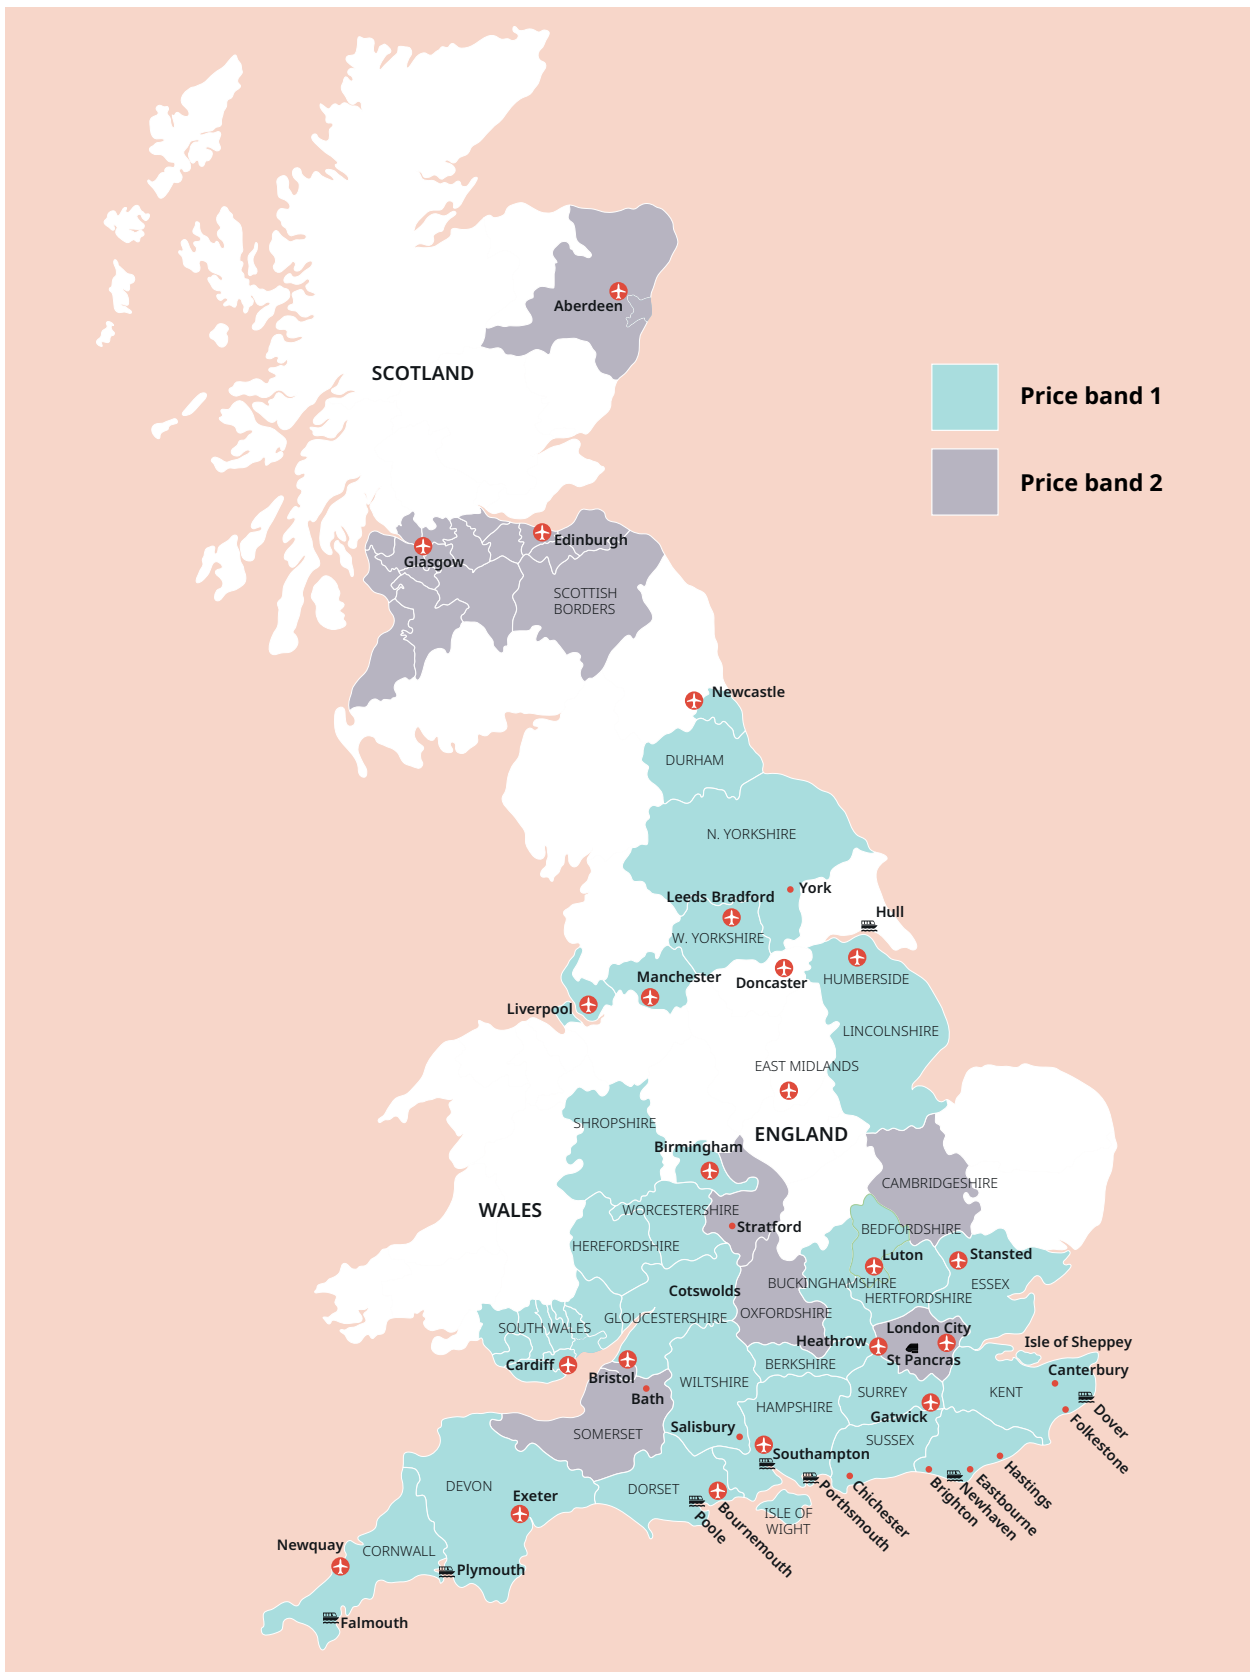

UK English

LanguageCourse^{net} Book at worldwide lowest price at: <https://www.languagecourse.net/school-study--live-in-your-teachers-home-lyon.php3>

+1 646 503 18 10	+44 330 124 03 17	+34 93 220 38 75	+33 1-78416974	+41 225 180 700	+49 221 747 40042	+43 720116182
+31 858880253	+7 4995000466	+46 844 68 36 76	+47 219 30 570	+45 898 83 996	+39 800 934 127	+48 223 988 072
		+81 (50) 50507957	+52 213 958 08 76	+86 183 2705 9463