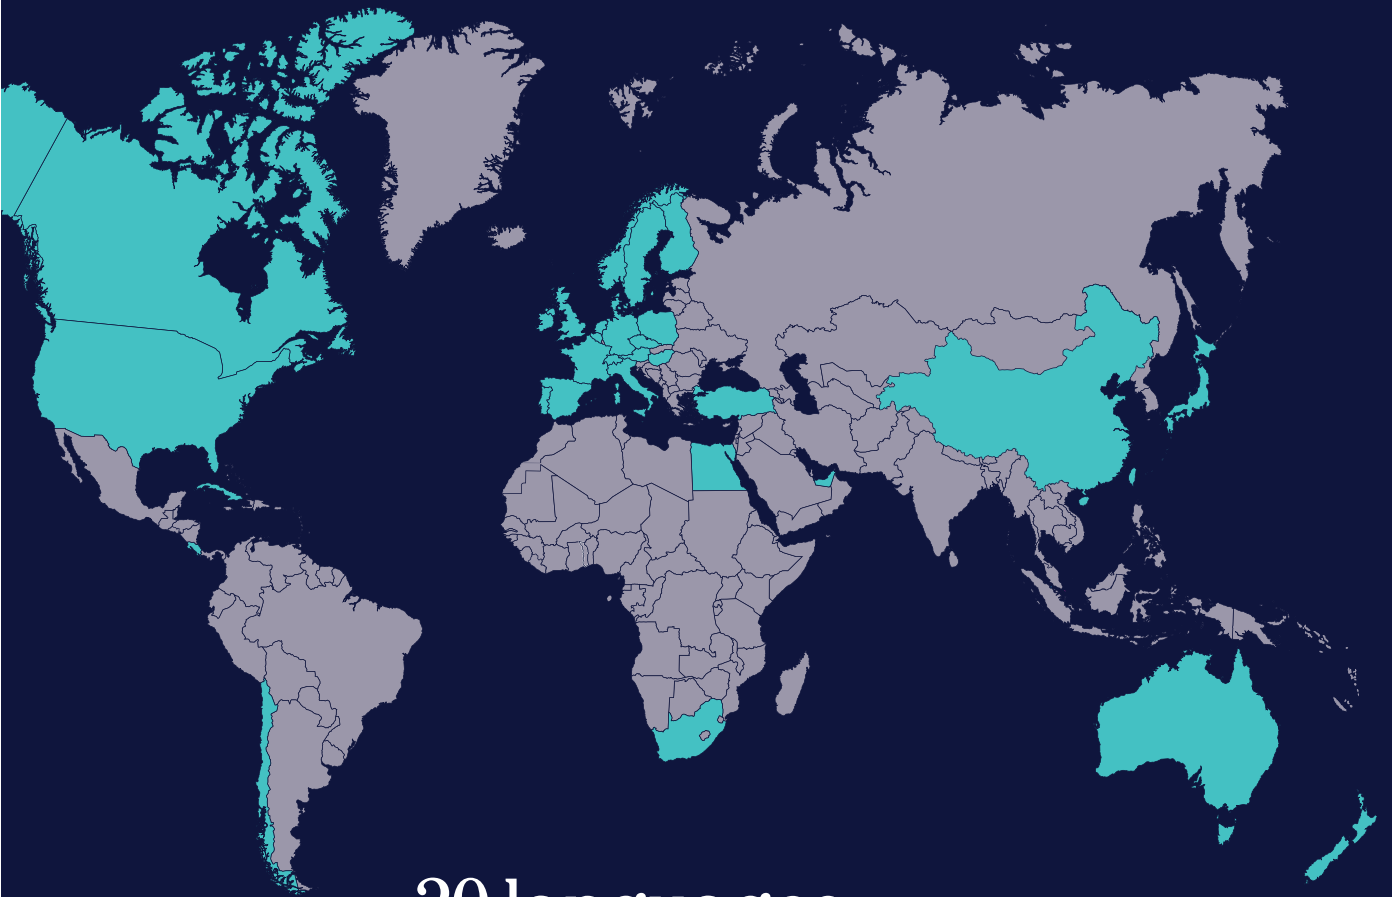

Countries

20 languages
30+ countries worldwide

Book at worldwide lowest price at:
<https://www.languagecourse.net/school-study--live-in-your-teachers-home-luton.php3>

+1 646 503 18 10
 +31 858880253

+44 330 124 03 17
 +7 4995000466

+34 93 220 38 75
 +46 844 68 36 76

+33 1-78416974
 +47 219 30 570
 +81 (50) 50507957

+41 225 180 700
 +45 898 83 996
 +55 213 958 08 76

+49 221 747 40042
 +45 898 83 996
 +86 183 2705 9463

+49 221 747 40042
 +39 800 934 127

+43 720116182
 +48 223 988 072