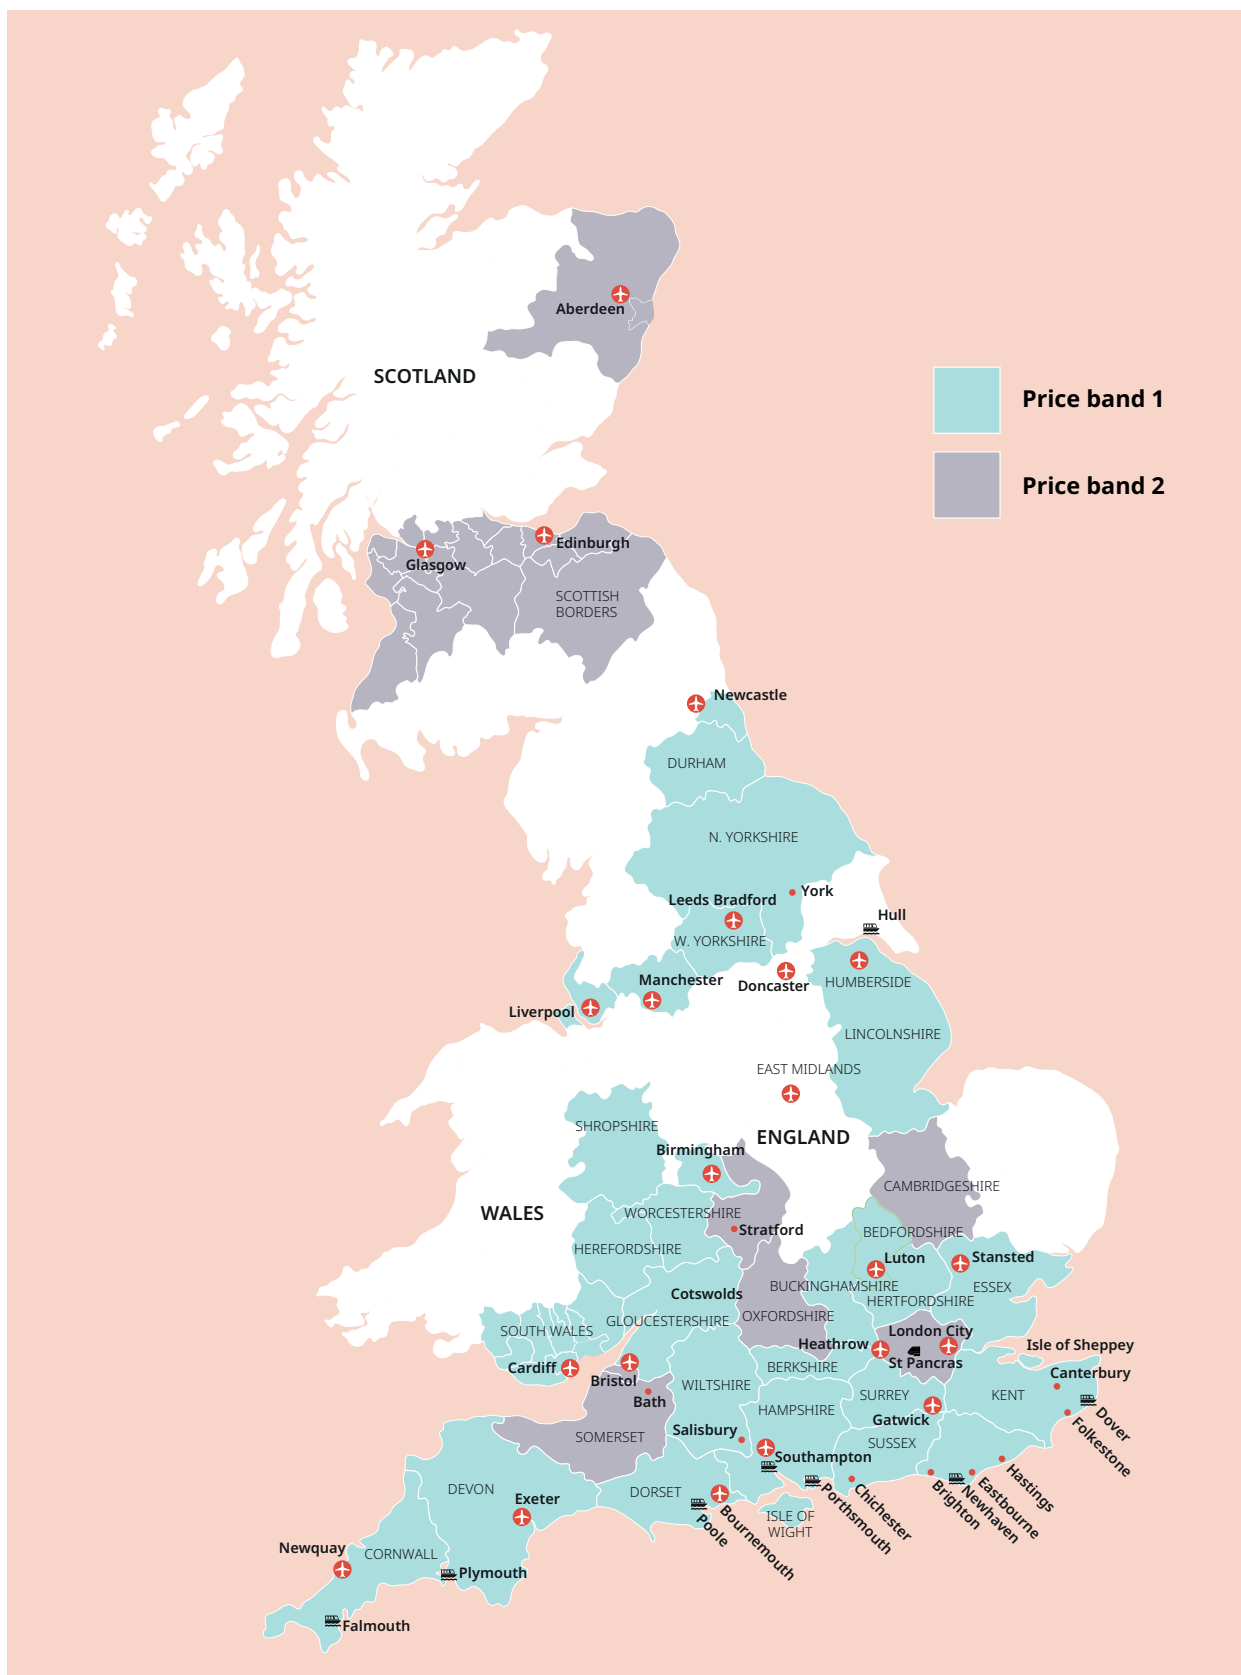

 +55 213 958 08 76

 +86 183 2705 9463

UK English

UK English

Tower Bridge, London

Cornwall

Classic home tuition language programme

| Price Band | 15hrs lessons | 20hrs lessons | 25hrs lessons | 30hrs lessons | Extra night full board |
|------------|---------------|---------------|---------------|---------------|------------------------|
| 1 | £1,030 | £1,220 | £1,410 | £1,595 | £110 |
| 2 | £1,145 | £1,335 | £1,525 | £1,710 | £120 |