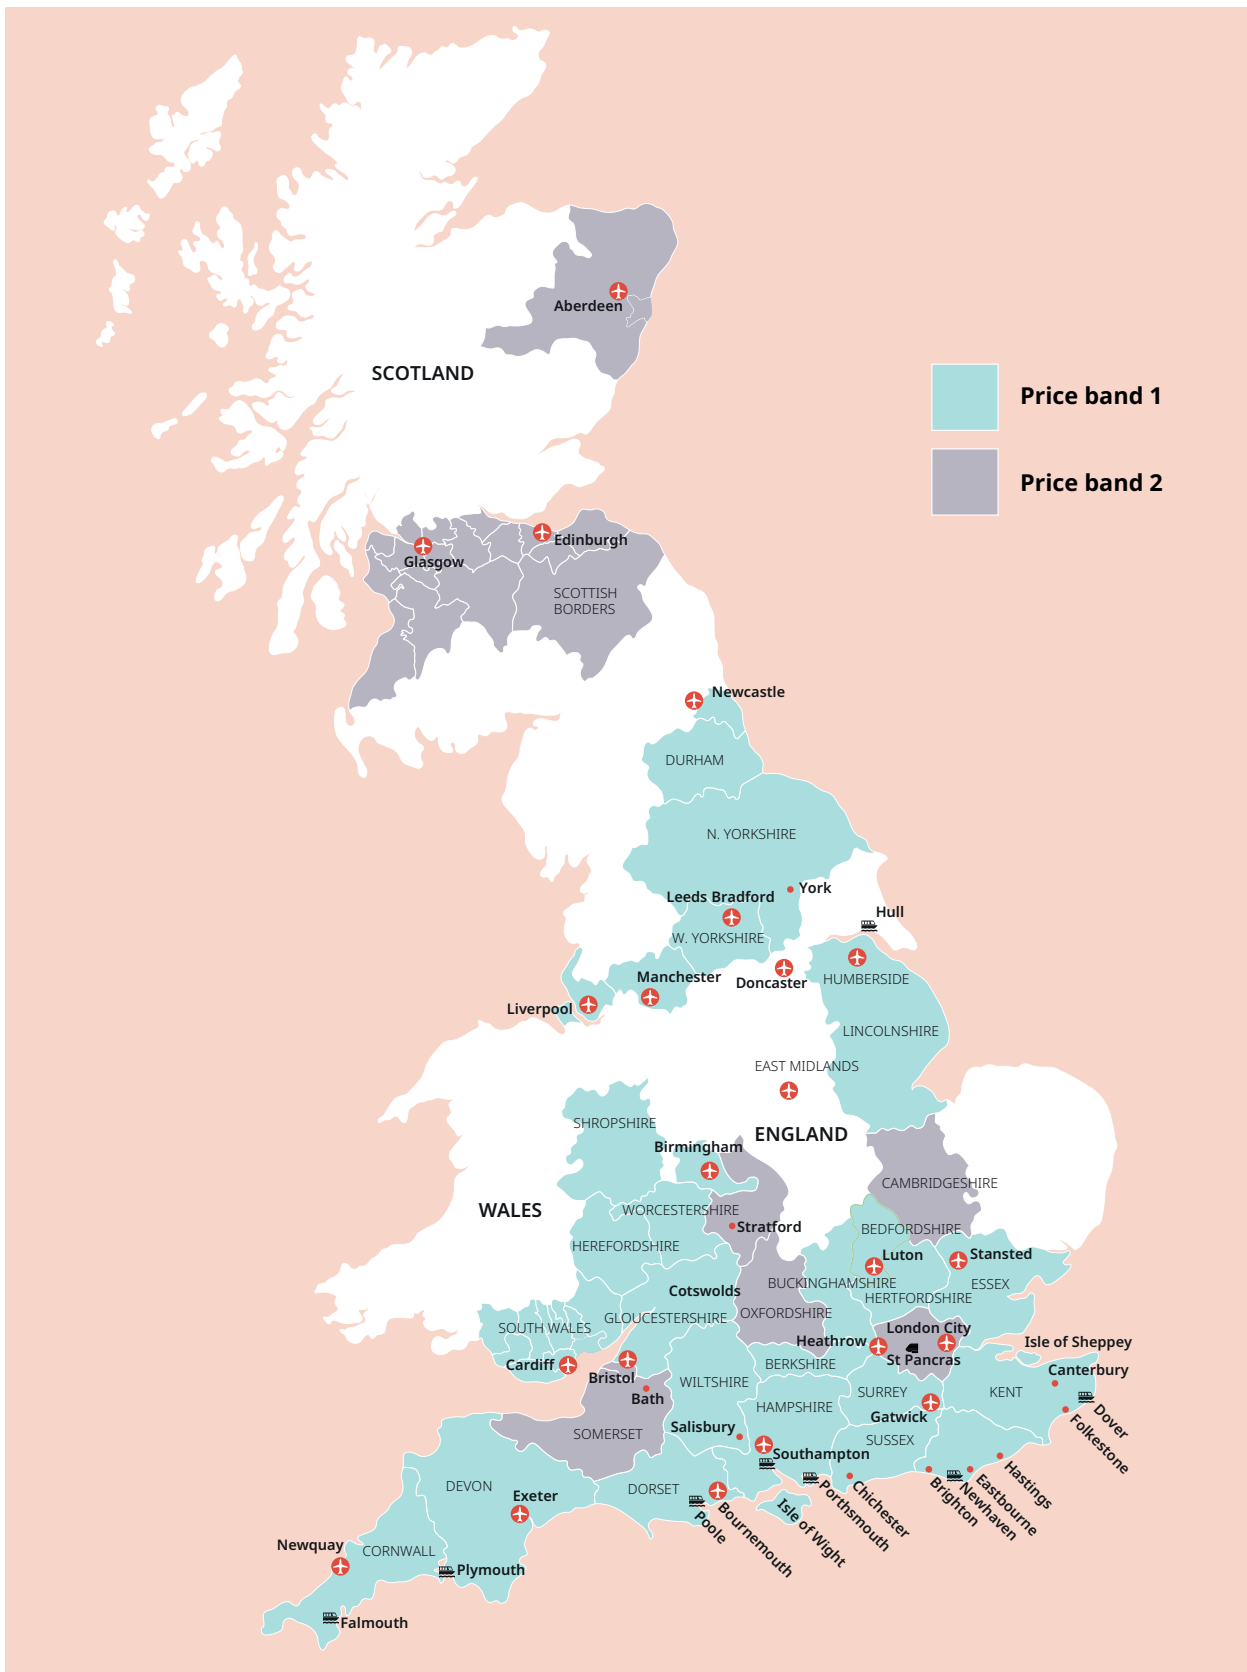

 +86 183 2705 9463

UK English

UK English

Tower Bridge, London

Cornwall

Classic home tuition language programme

Price Band	15hrs lessons	20hrs lessons	25hrs lessons	30hrs lessons	Extra night full board
1	£1,080	£1,280	£1,480	£1,680	£115
2	£1,195	£1,395	£1,595	£1,795	£125