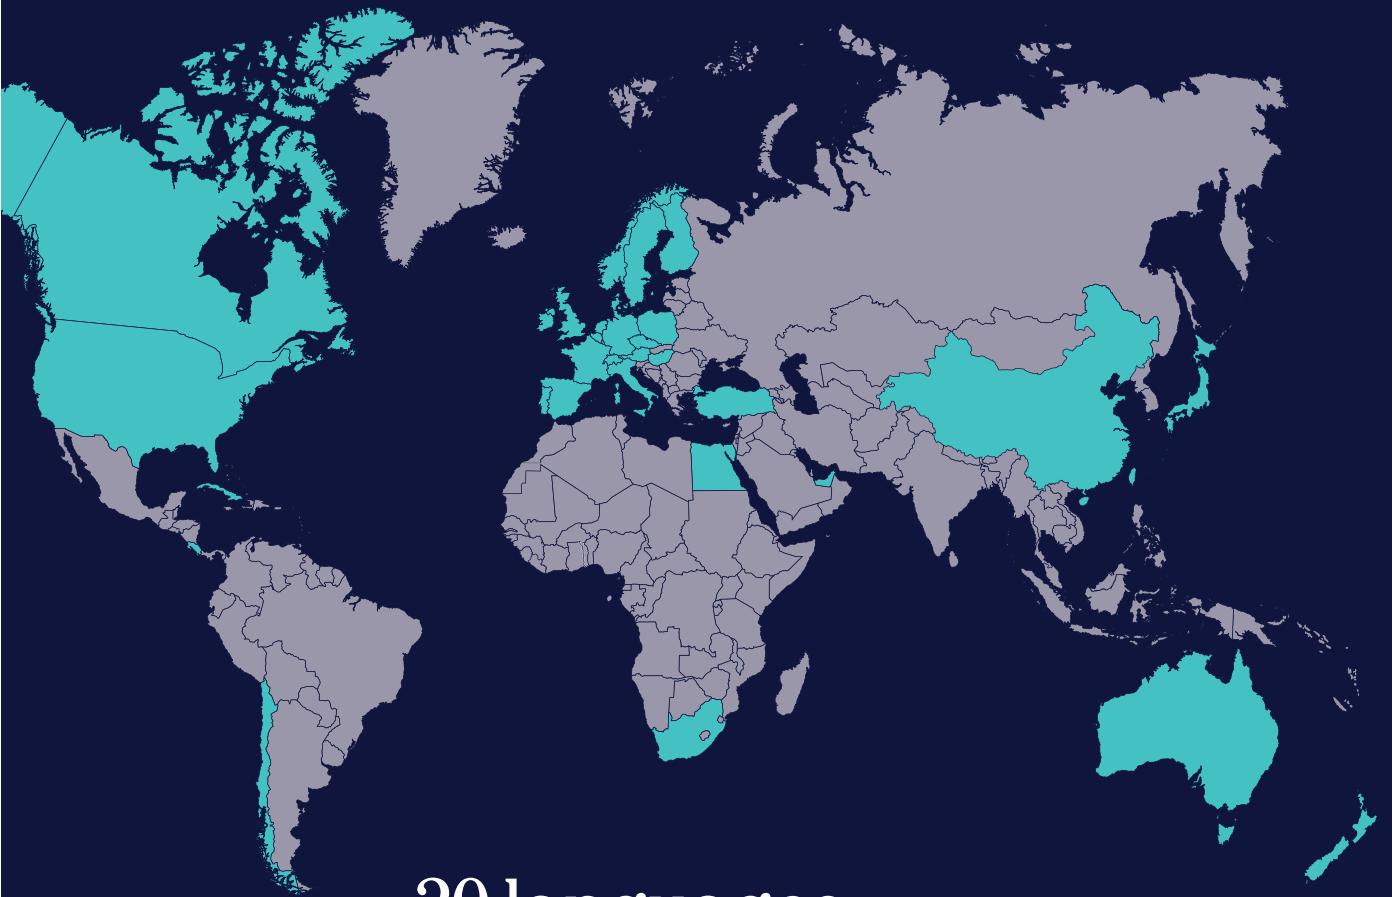

Countries

20 languages
30+ countries worldwide

Book at worldwide lowest price at:

<https://www.languagecourse.net/school-study--live-in-your-teachers-home-lincolnshire.php3>

+1 646 503 18 10
 +31 858880253

+44 330 124 03 17
 +7 4995000466

+34 93 220 38 75
 +46 844 68 36 76

+81 (50) 50507957

+33 1-78416974
 +47 219 30 570

+55 213 958 08 76

+41 225 180 700
 +45 898 83 996

+86 183 2705 9463

+49 221 747 40042
 +39 800 934 127

+43 720116182
 +48 223 988 072