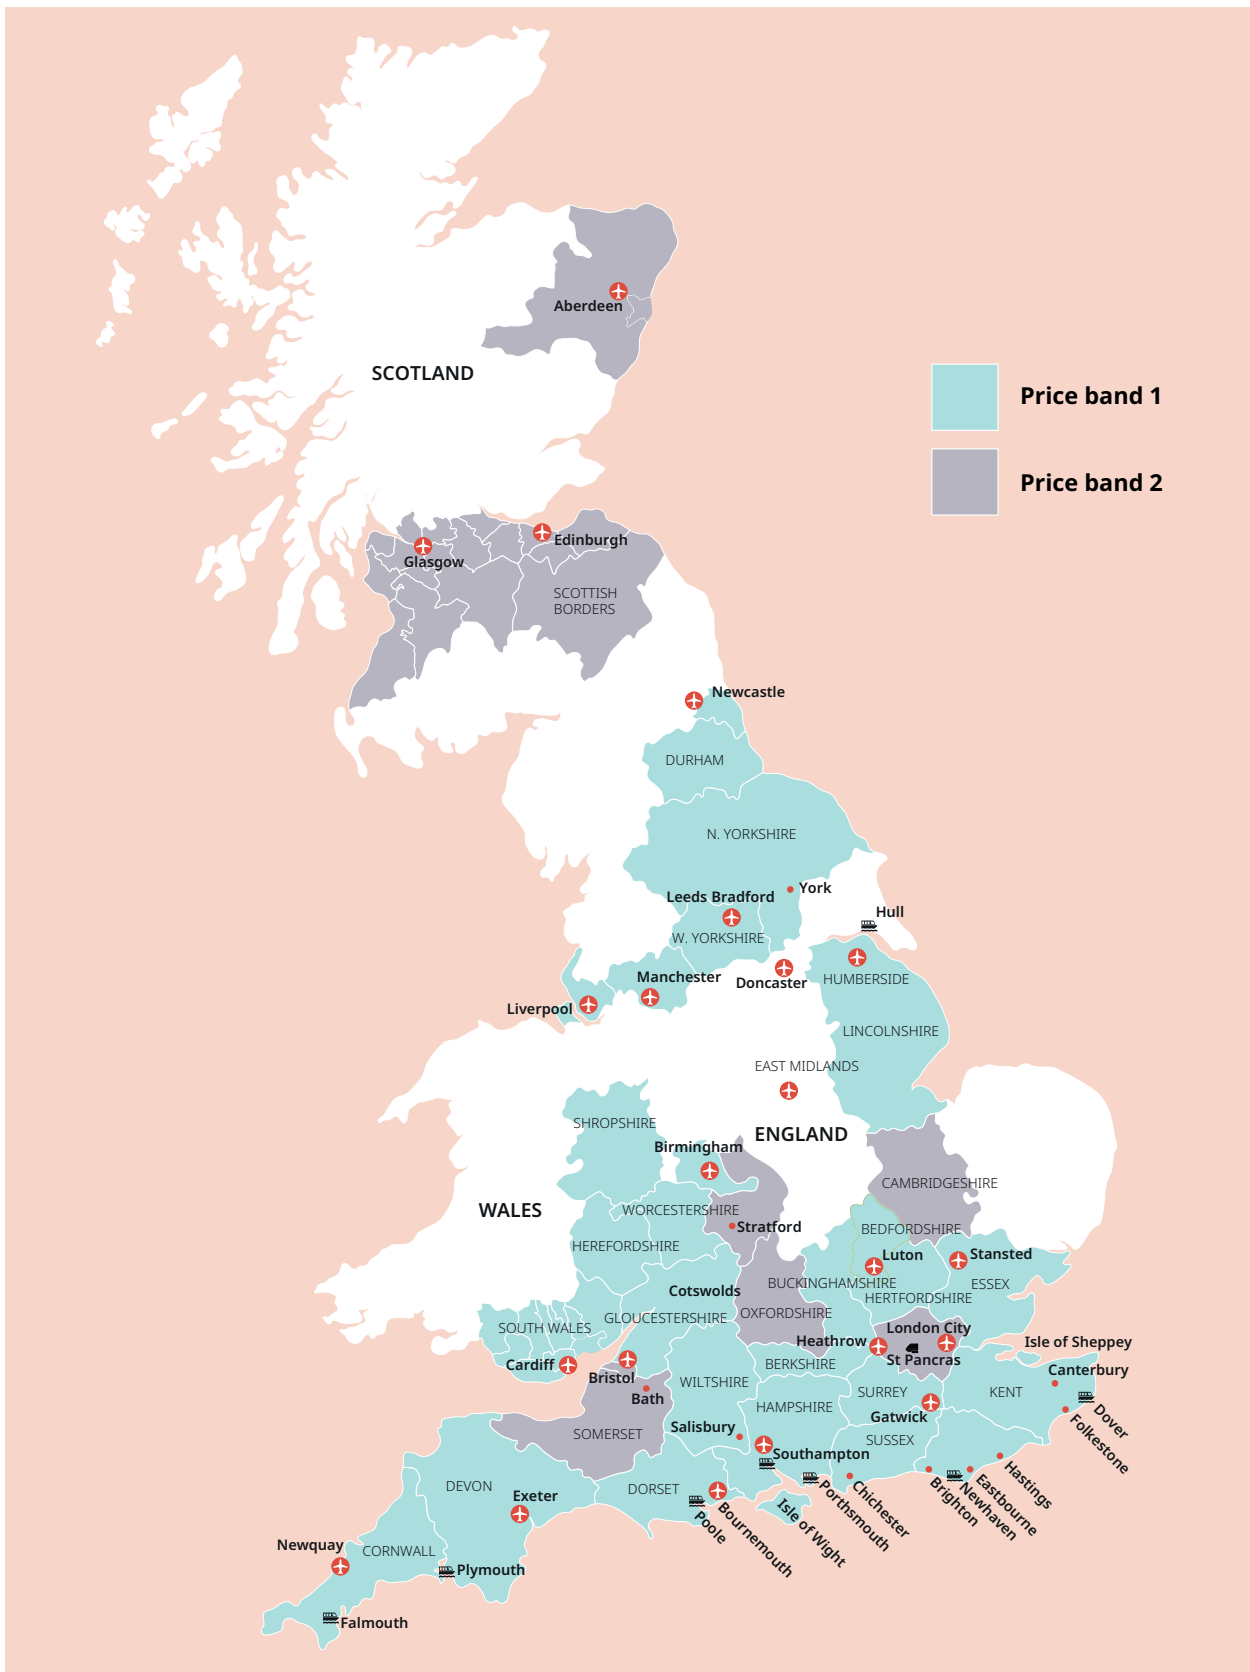

UK English

LanguageCourse^{net} Book at worldwide lowest price at:

<https://www.languagecourse.net/school-study--live-in-your-teachers-home-heidelberg.php3>

🇺🇸 +1 646 503 18 10

🇬🇧 +44 330 124 03 17

🇪🇸 +34 93 220 38 75

🇫🇷 +33 1-78416974

🇨🇭 +41 225 180 700

🇩🇪 +49 221 162 56897

🇮🇹 +43 720116182

🇩🇪 +31 858880253

🇩🇪 +7 4995000466

🇩🇪 +46 844 68 36 76

🇩🇪 +47 219 30 570

🇩🇪 +45 898 83 996

🇩🇪 +39 02-94751194

🇩🇪 +48 223 988 072

🇩🇪 +81 345 895 399

🇩🇪 +55 213 958 08 76

🇩🇪 +86 19816218990