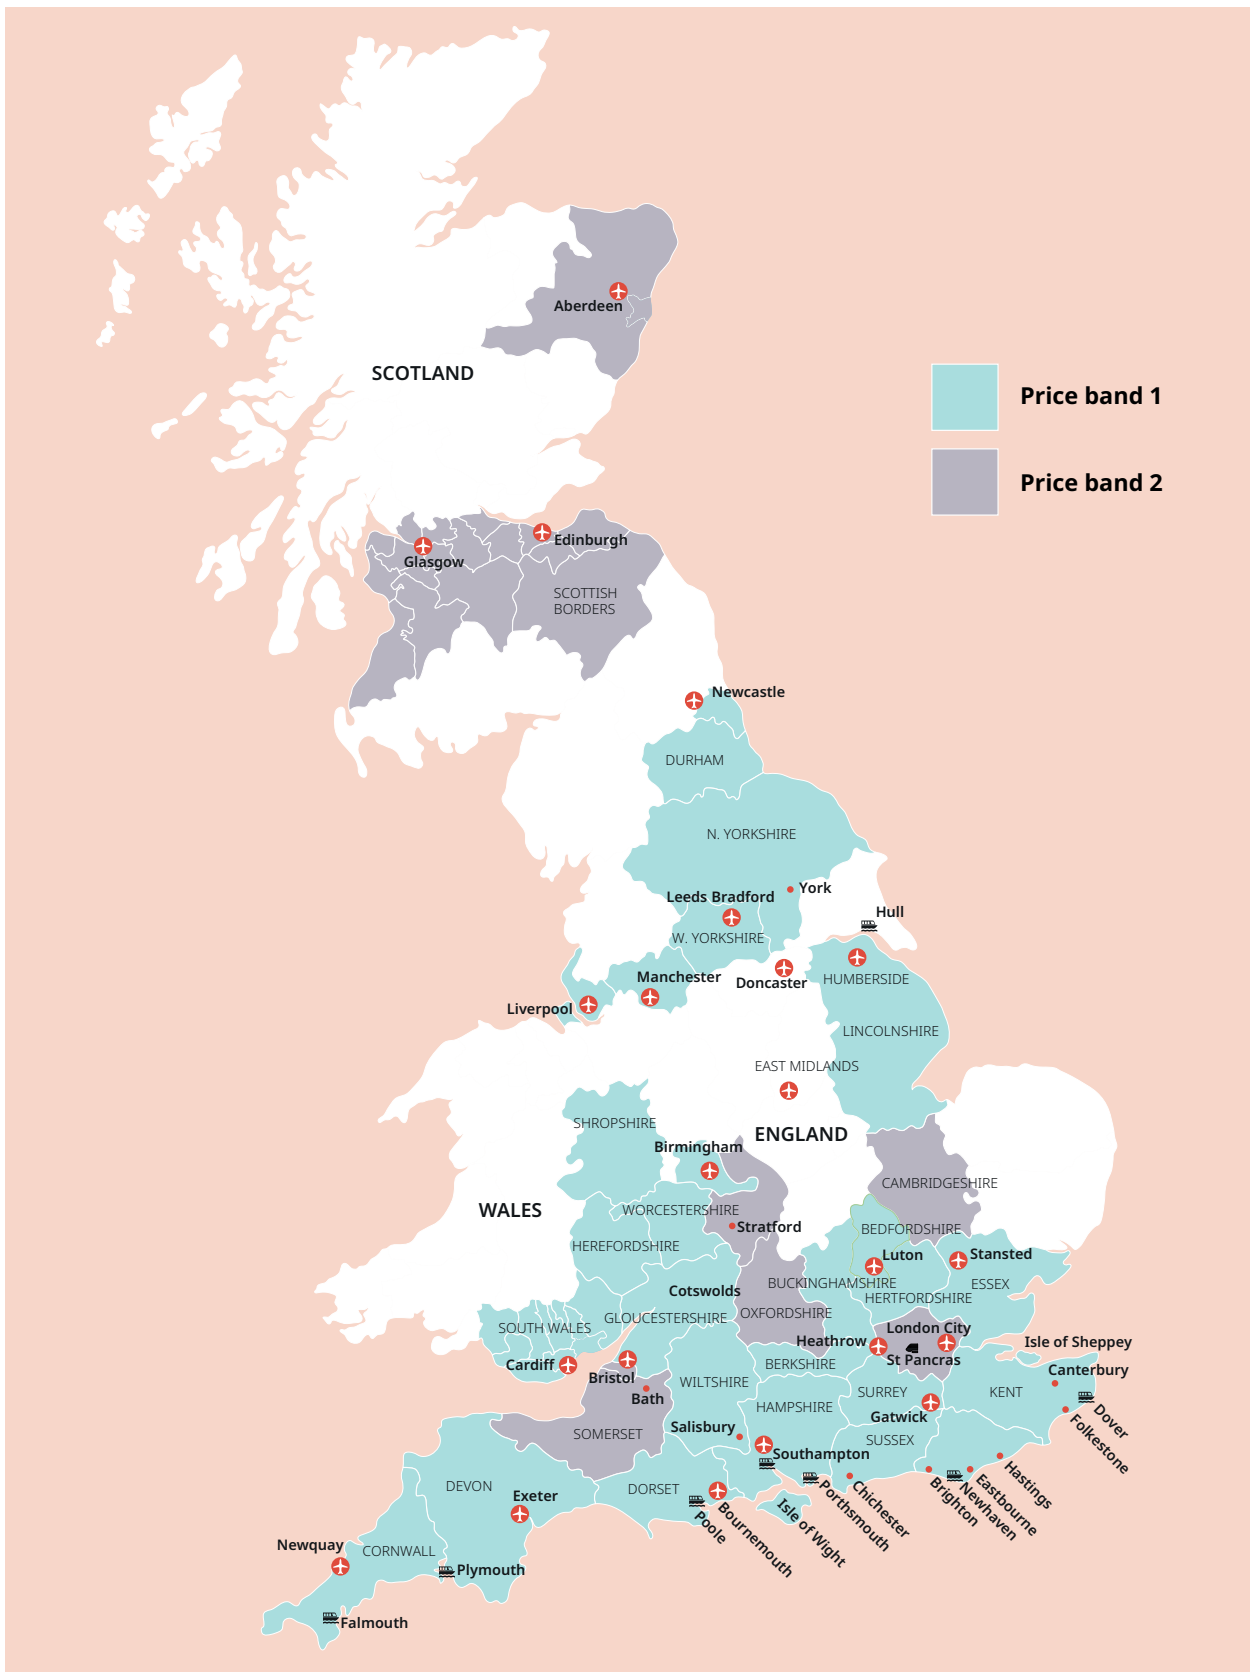

UK English

UK English

Tower Bridge, London

Cornwall

Classic home tuition language programme

Price Band	15hrs lessons	20hrs lessons	25hrs lessons	30hrs lessons	Extra night full board
1	£1,080	£1,280	£1,480	£1,680	£115
2	£1,195	£1,395	£1,595	£1,795	£125