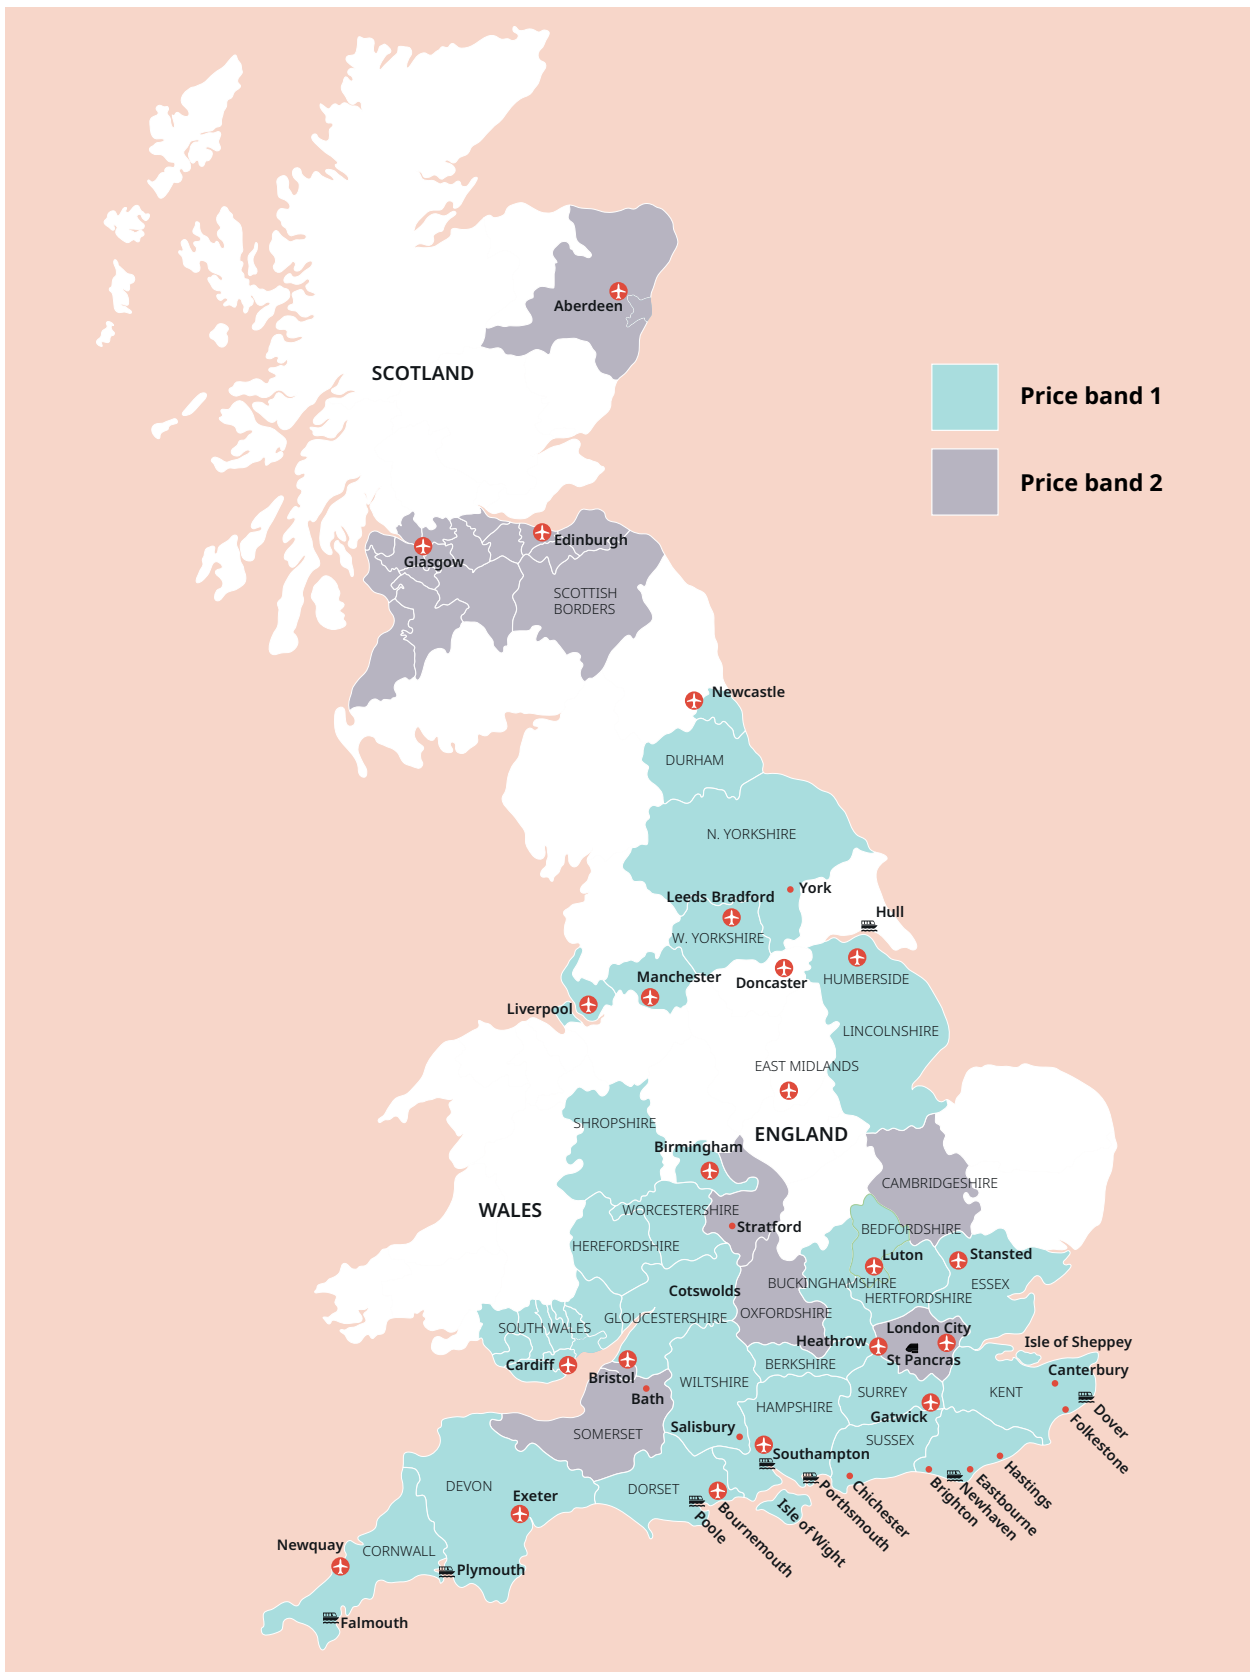

UK English

LanguageCourse^{net} Book at worldwide lowest price at:

<https://www.languagecourse.net/school-study--live-in-your-teachers-home-greifswald.php3>

🇺🇸 +1 646 503 18 10

🇬🇧 +44 330 124 03 17

🇪🇸 +34 93 220 38 75

🇫🇷 +33 1-78416974

🇨🇭 +41 225 180 700

🇩🇪 +49 221 747 40042

🇮🇹 +43 720116182

🇩🇪 +31 858880253

🇩🇪 +7 4995000466

🇩🇪 +46 844 68 36 76

🇩🇪 +47 219 30 570

🇩🇪 +45 898 83 996

🇩🇪 +39 800 934 127

🇩🇪 +48 223 988 072

🇩🇪 +81 (50) 50507957

🇩🇪 +55 213 958 08 76

🇩🇪 +86 183 2705 9463