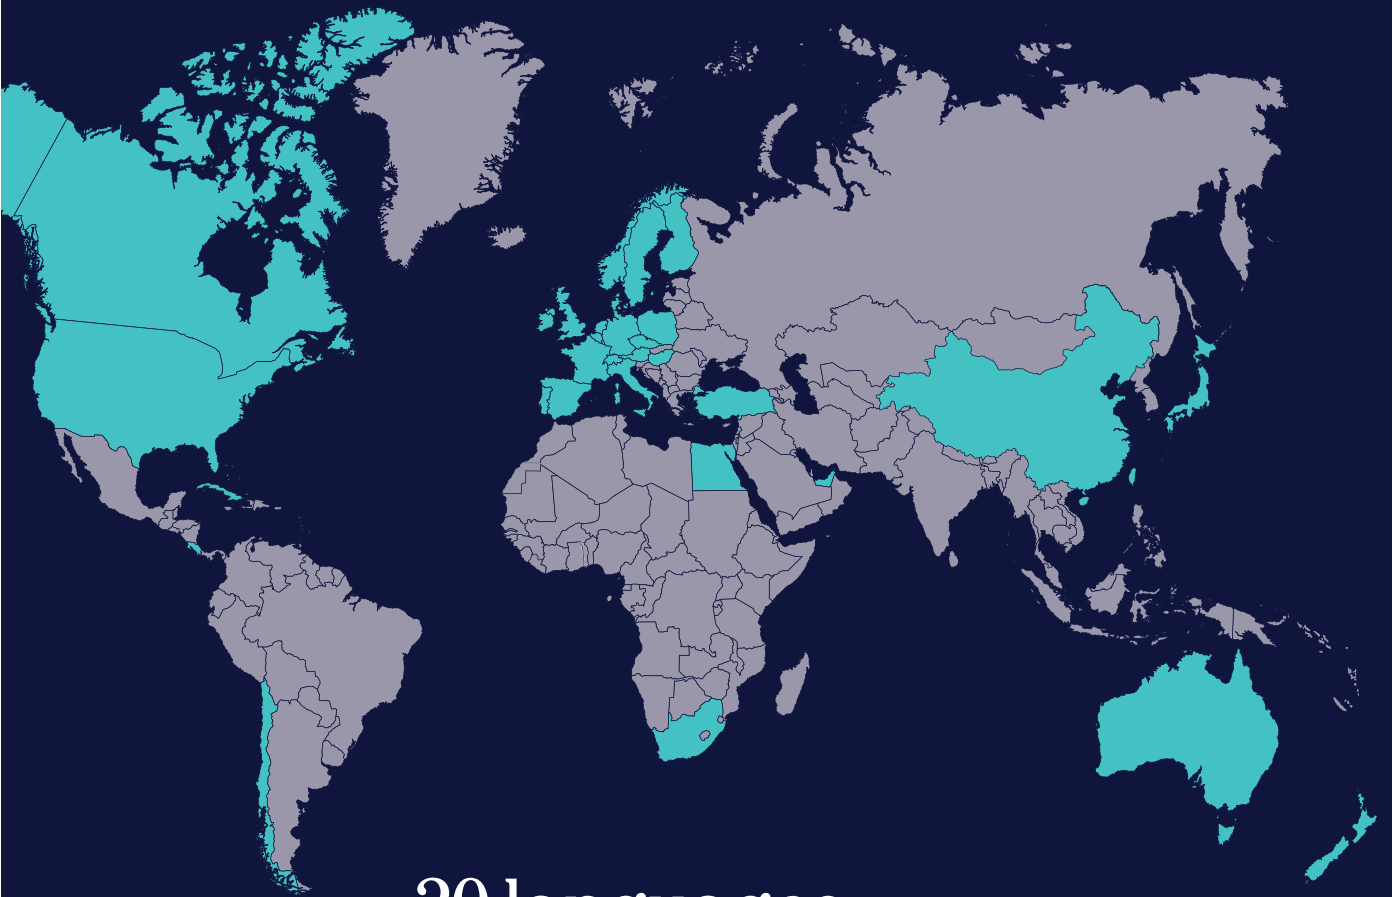

Countries

20 languages
30+ countries worldwide

Book at worldwide lowest price at:

<https://www.languagecourse.net/school-study--live-in-your-teachers-home-göthenburg.php3>

+1 646 503 18 10
 +31 858880253

+44 330 124 03 17
 +7 4995000466

+34 93 220 38 75
 +46 844 68 36 76

+33 1-78416974
 +47 219 30 570

+41 225 180 700
 +45 898 83 996

+49 221 747 40042
 +39 800 934 127

+43 720116182
 +48 223 988 072

+81 (50) 50507957

+55 213 958 08 76

+86 183 2705 9463