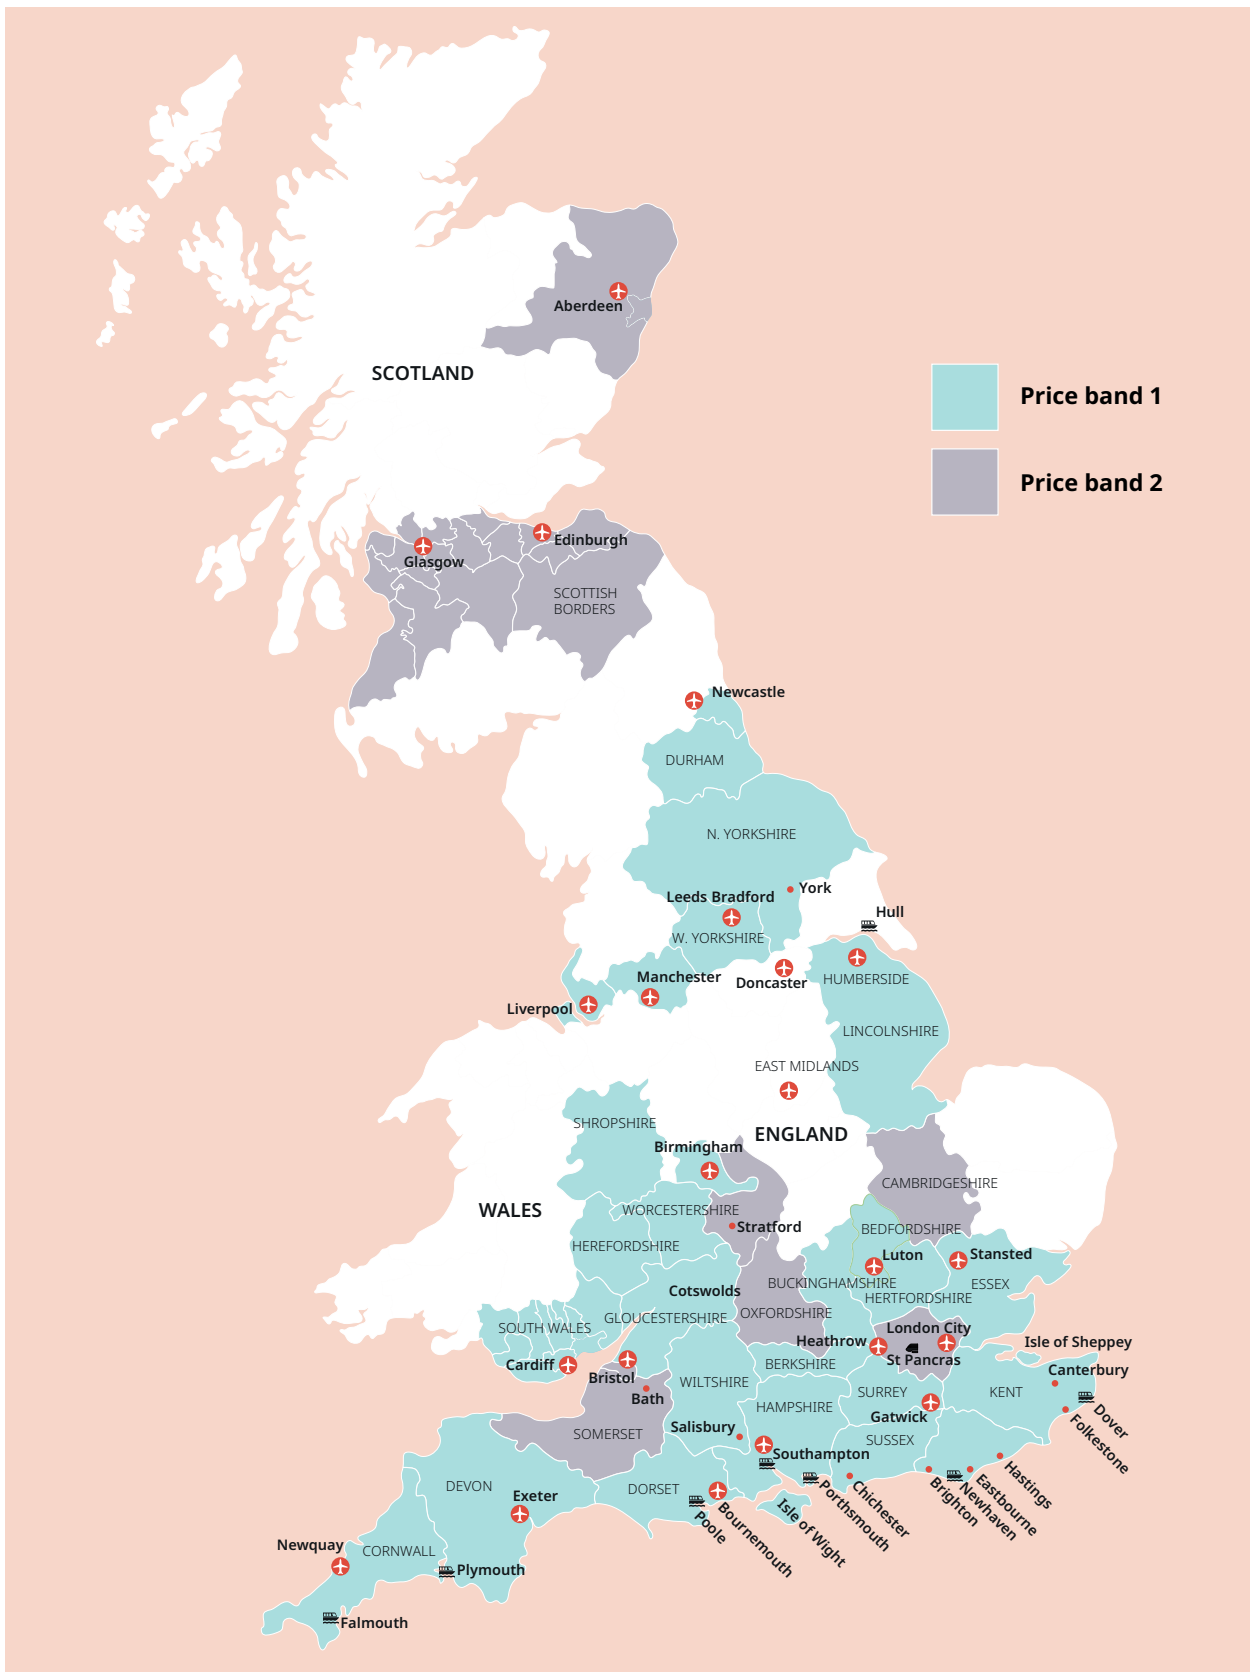

 +55 213 958 08 76

 +86 183 2705 9463

UK English

UK English

Tower Bridge, London

Cornwall

Classic home tuition language programme

Price Band	15hrs lessons	20hrs lessons	25hrs lessons	30hrs lessons	Extra night full board
1	£1,080	£1,280	£1,480	£1,680	£115
2	£1,195	£1,395	£1,595	£1,795	£125