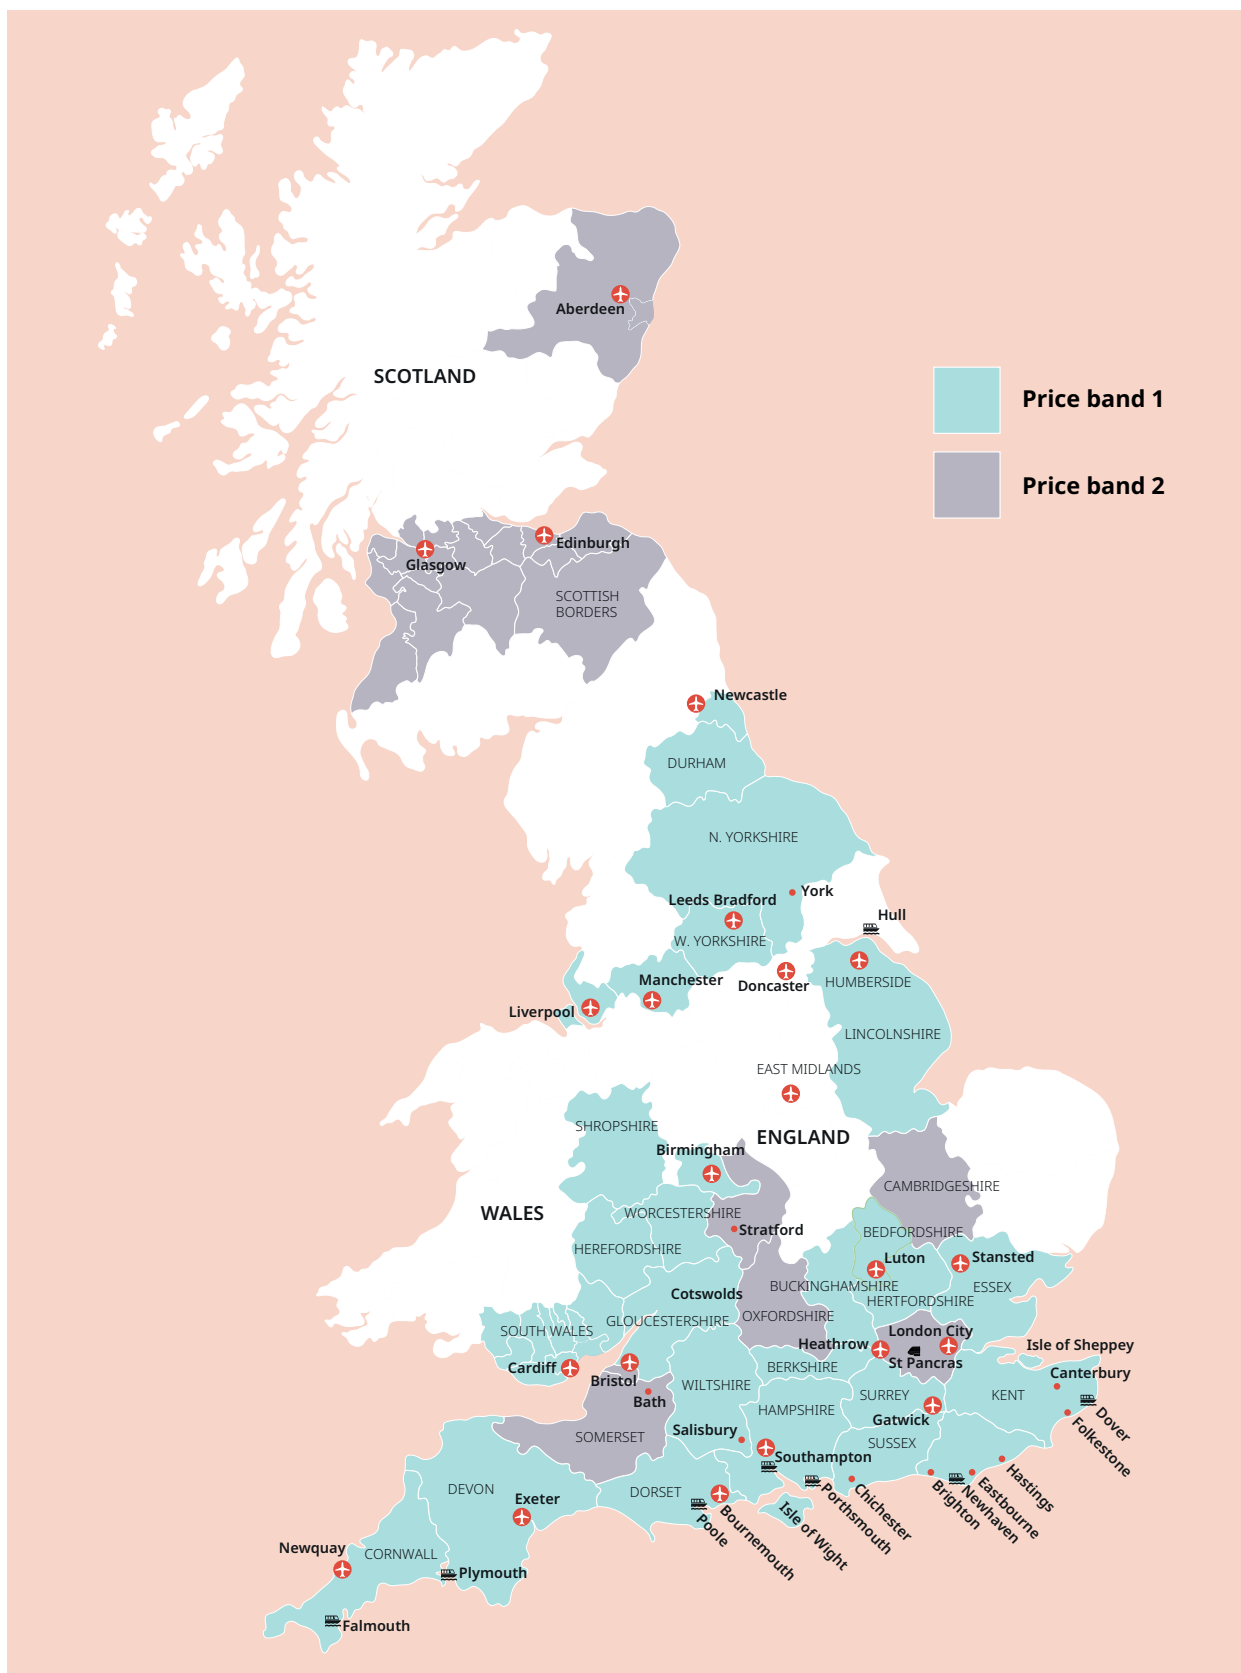

Countries

20 languages
30+ countries worldwide

UK English

UK English

Tower Bridge, London

Cornwall

Classic home tuition language programme

Price Band	15hrs lessons	20hrs lessons	25hrs lessons	30hrs lessons	Extra night full board
1	£1,080	£1,280	£1,480	£1,680	£115
2	£1,195	£1,395	£1,595	£1,795	£125