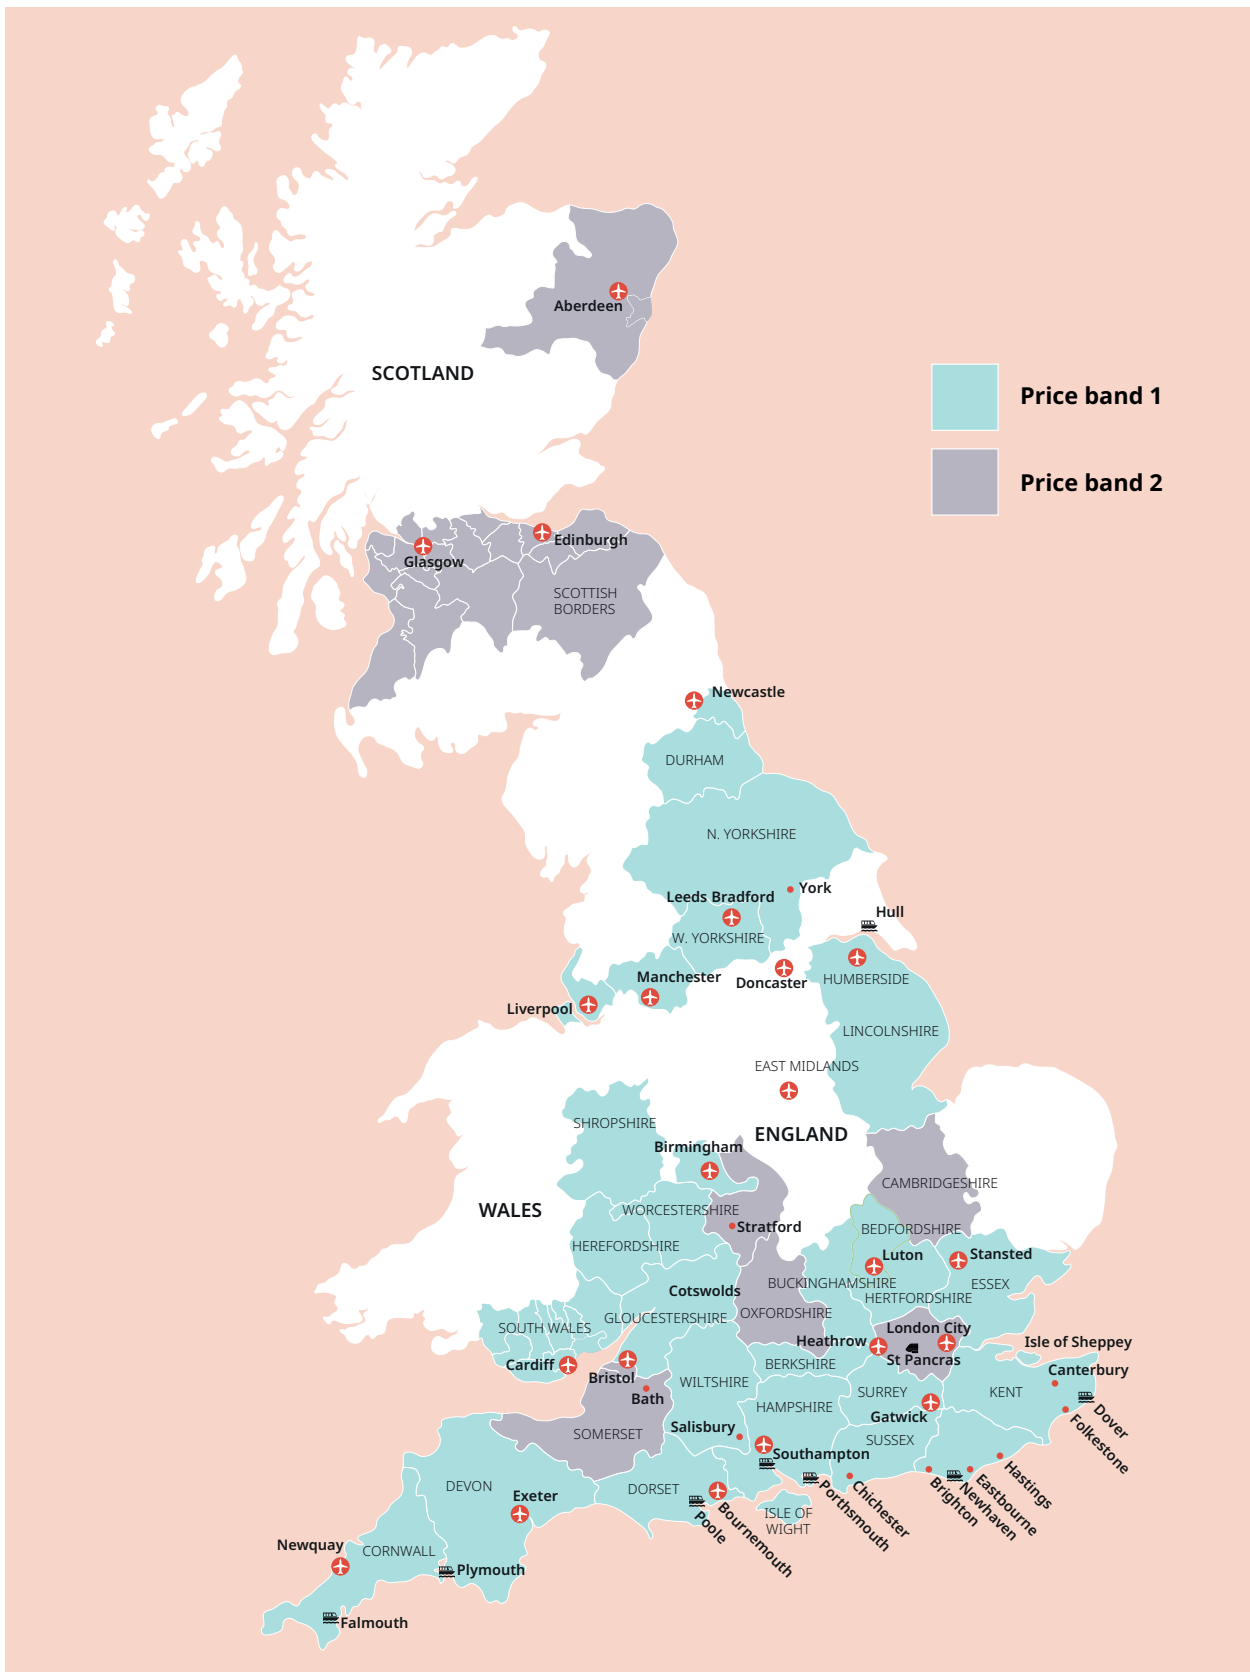

UK English

LanguageCourse^{net} Book at worldwide lowest price at:

<https://www.languagecourse.net/school-study--live-in-your-teachers-home-galway.php3>

+1 646 503 18 10
 +31 858880253

+44 330 124 03 17
 +7 4995000466

+34 93 220 38 75
 +46 844 68 36 76

+33 1-78416974
 +47 219 30 570

+41 225 180 700
 +45 898 83 996

+49 221 747 40042
 +39 800 934 127

+43 720116182
 +48 223 988 072

+81 (50) 50507957

+55 213 958 08 76

+86 183 2705 9463