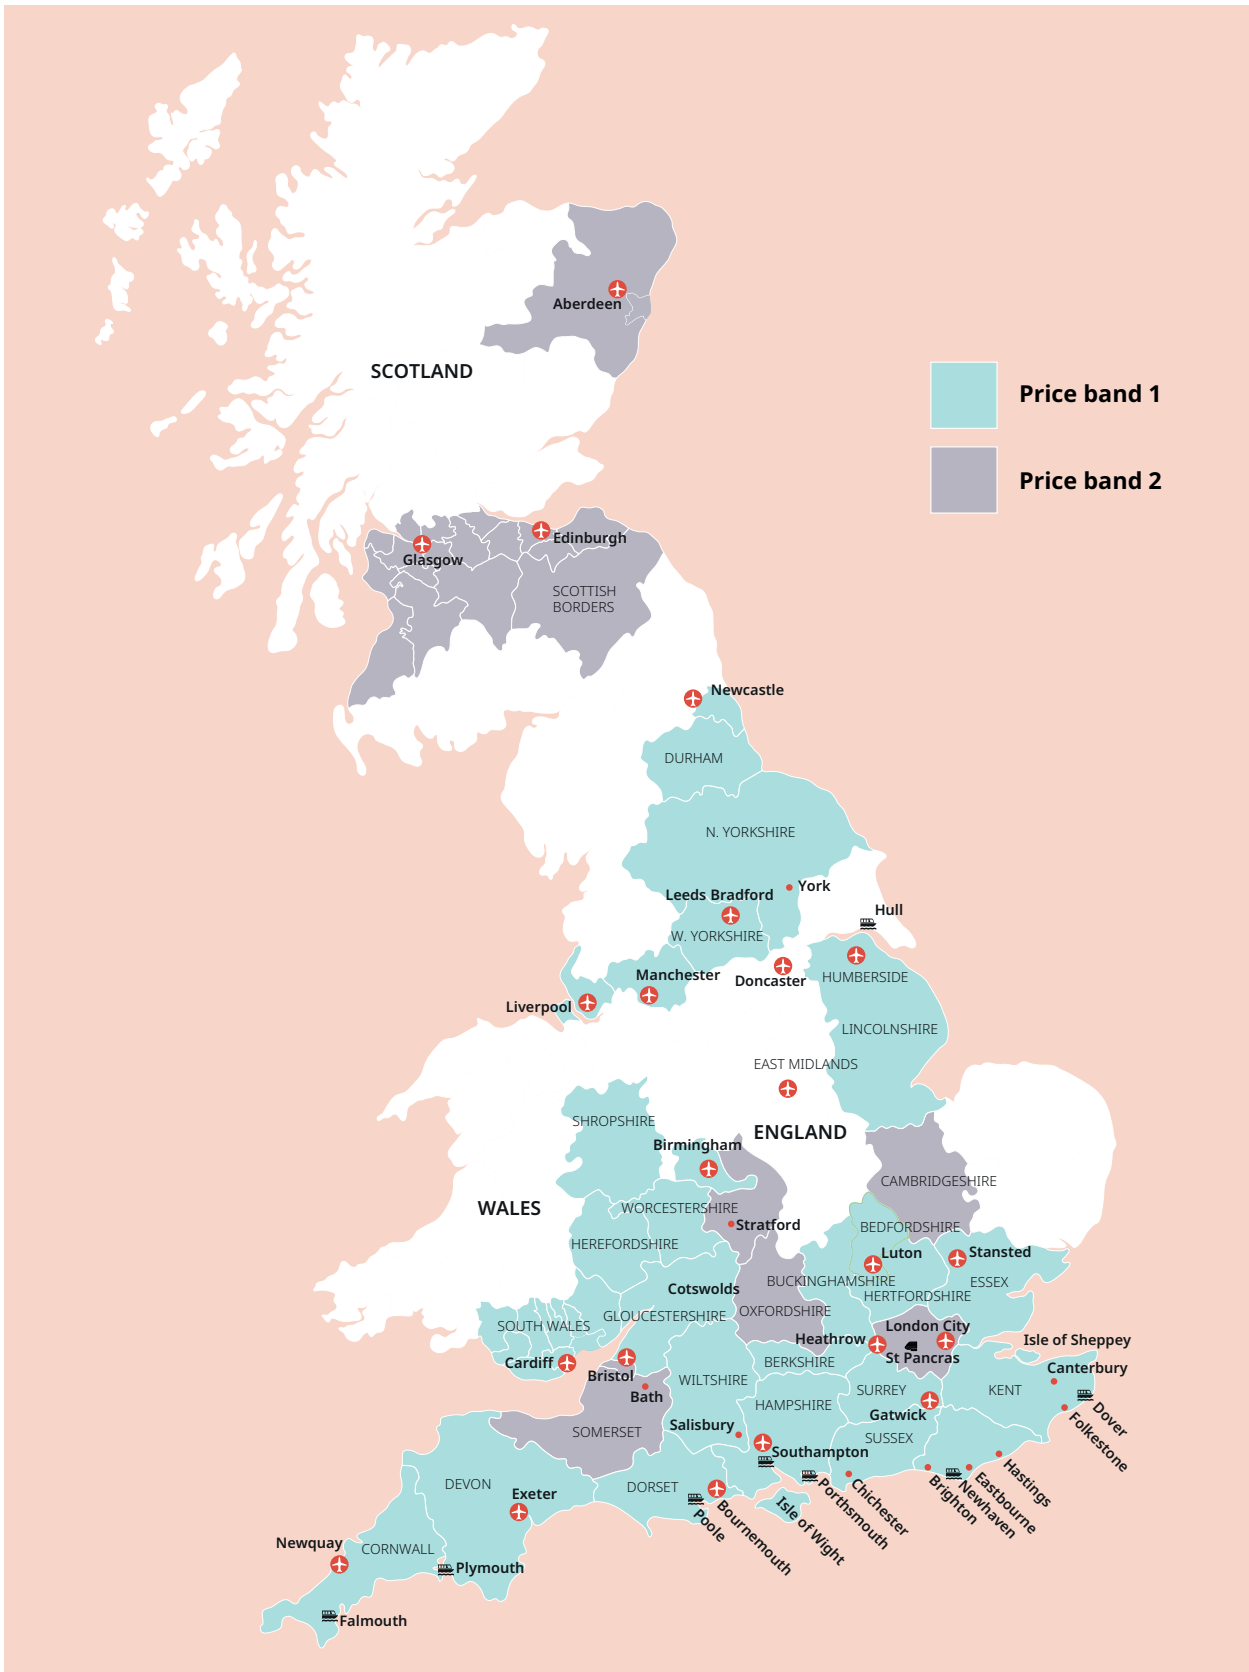

Countries

20 languages
30+ countries worldwide

UK English

UK English

Tower Bridge, London

Cornwall

Classic home tuition language programme

| Price Band | 15hrs lessons | 20hrs lessons | 25hrs lessons | 30hrs lessons | Extra night full board |
|------------|---------------|---------------|---------------|---------------|------------------------|
| 1 | £1,080 | £1,280 | £1,480 | £1,680 | £115 |
| 2 | £1,195 | £1,395 | £1,595 | £1,795 | £125 |