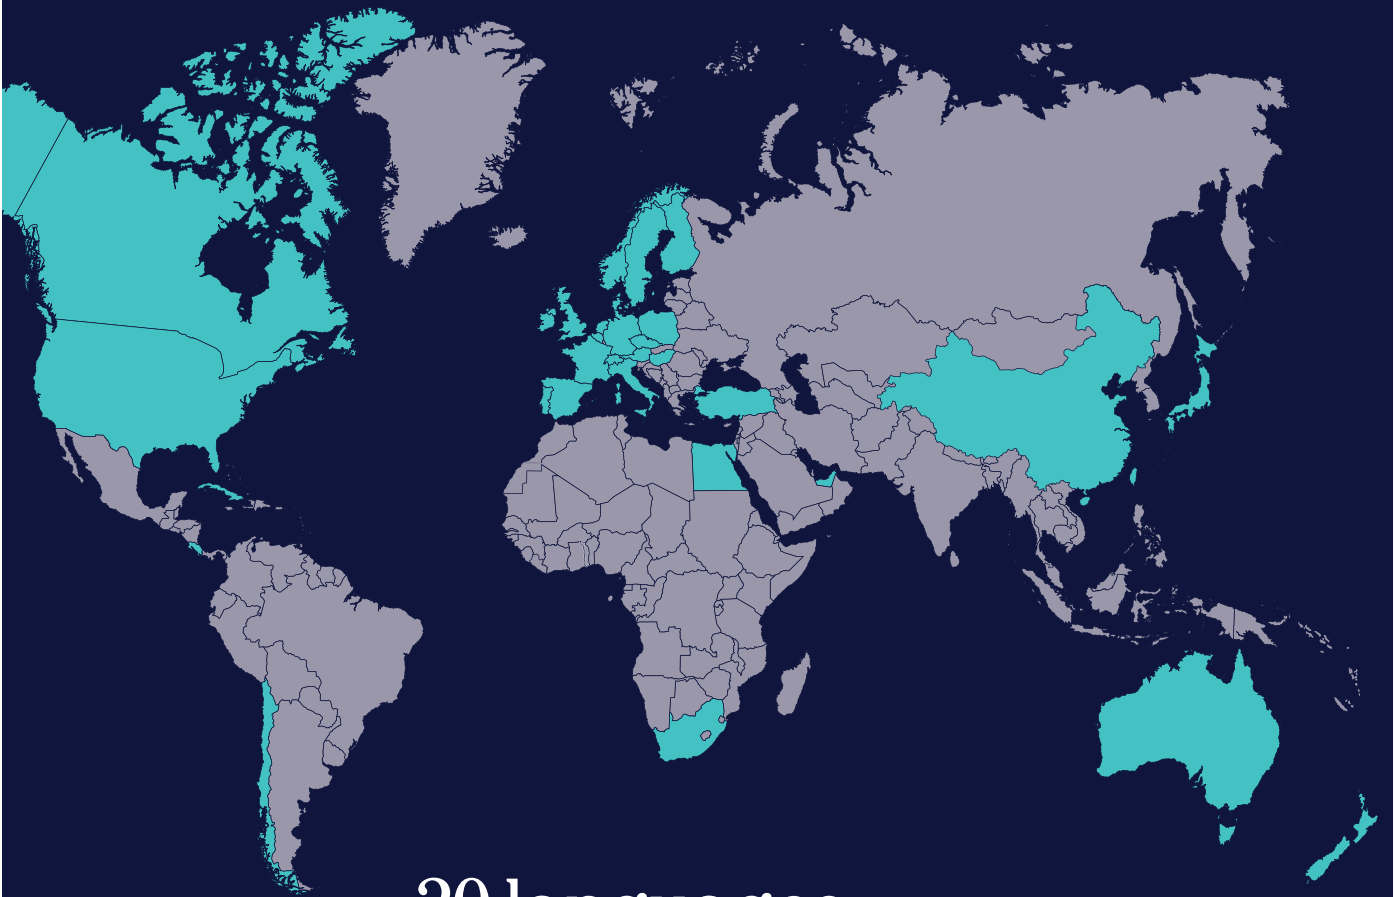

Countries

20 languages
30+ countries worldwide

 Book at worldwide lowest price at:

<https://www.languagecourse.net/school-study--live-in-your-teachers-home-stockholm.php3>

 +1 646 503 18 10
 +31 858880253