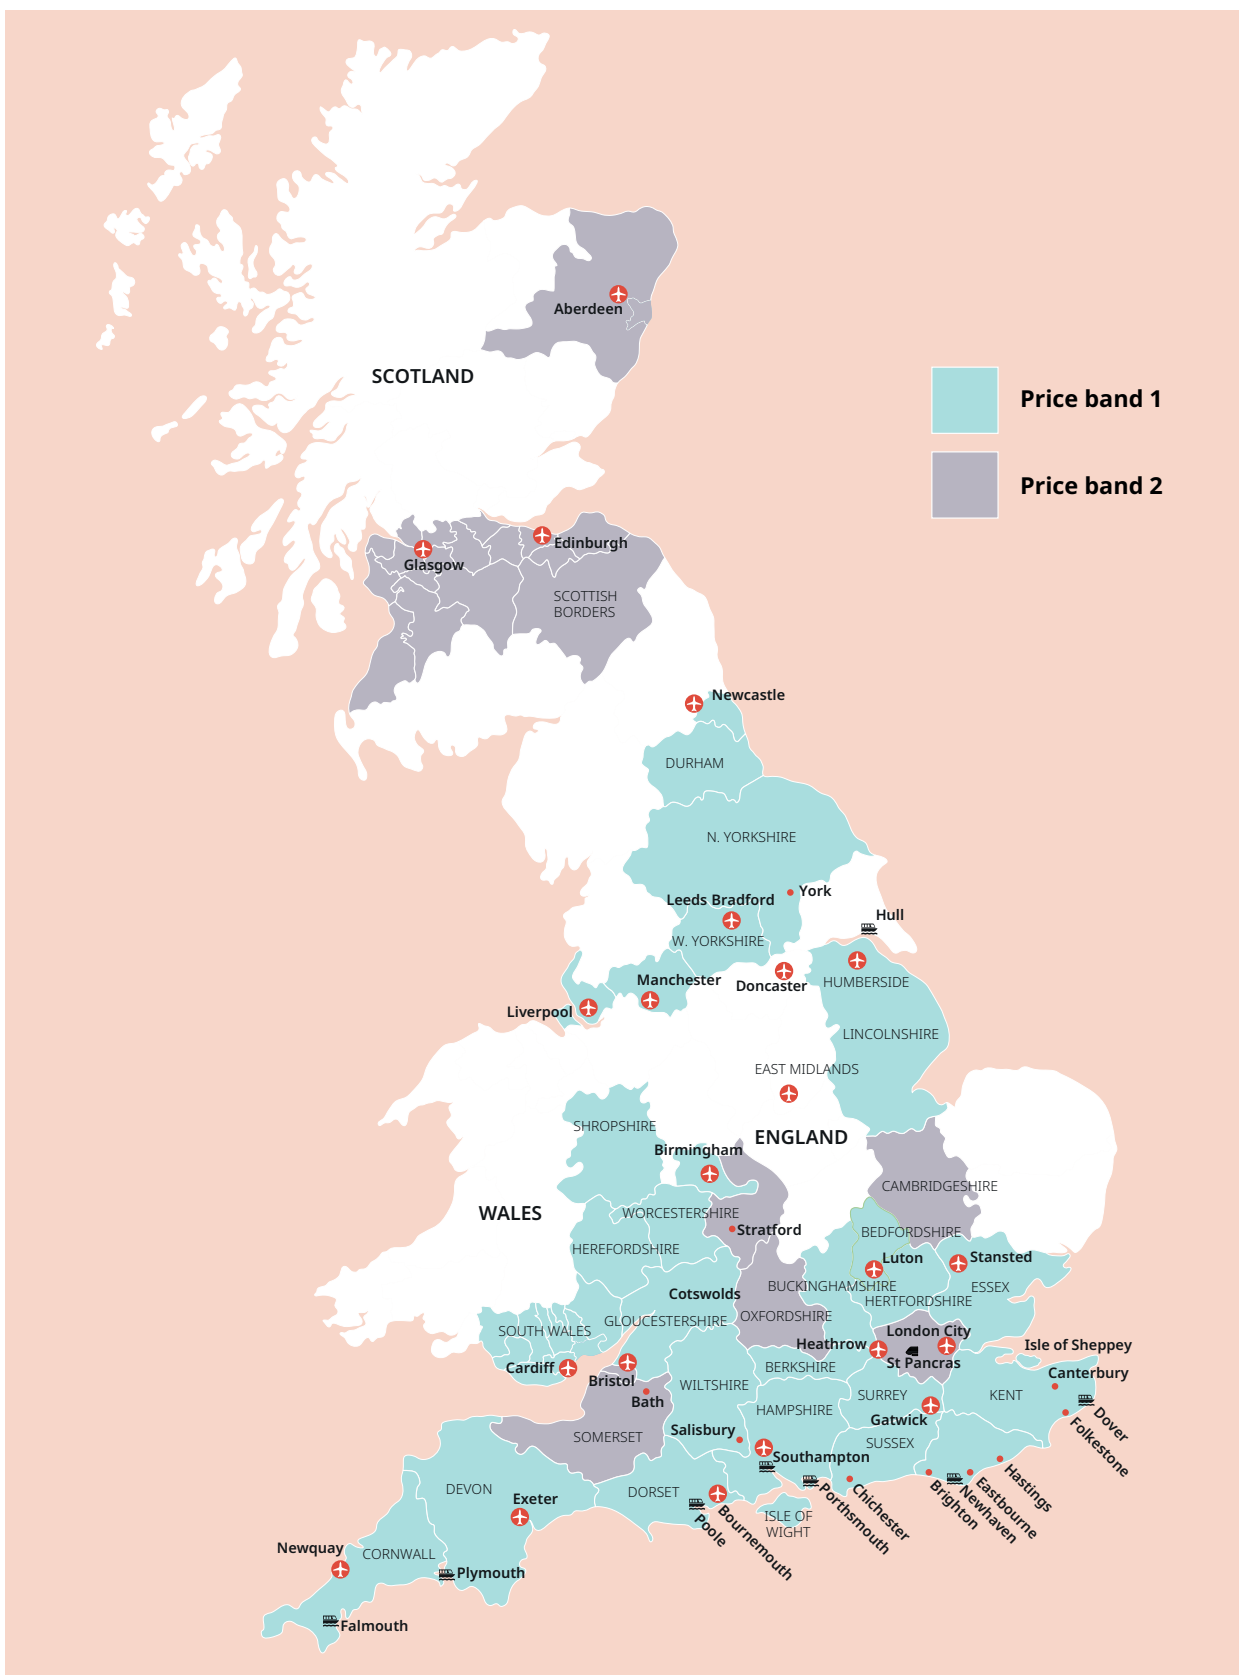

 +43 720116182
 +48 223 988 072

UK English

UK English

Tower Bridge, London

Cornwall

Classic home tuition language programme

Price Band	15hrs lessons	20hrs lessons	25hrs lessons	30hrs lessons	Extra night full board
1	£1,030	£1,220	£1,410	£1,595	£110
2	£1,145	£1,335	£1,525	£1,710	£120