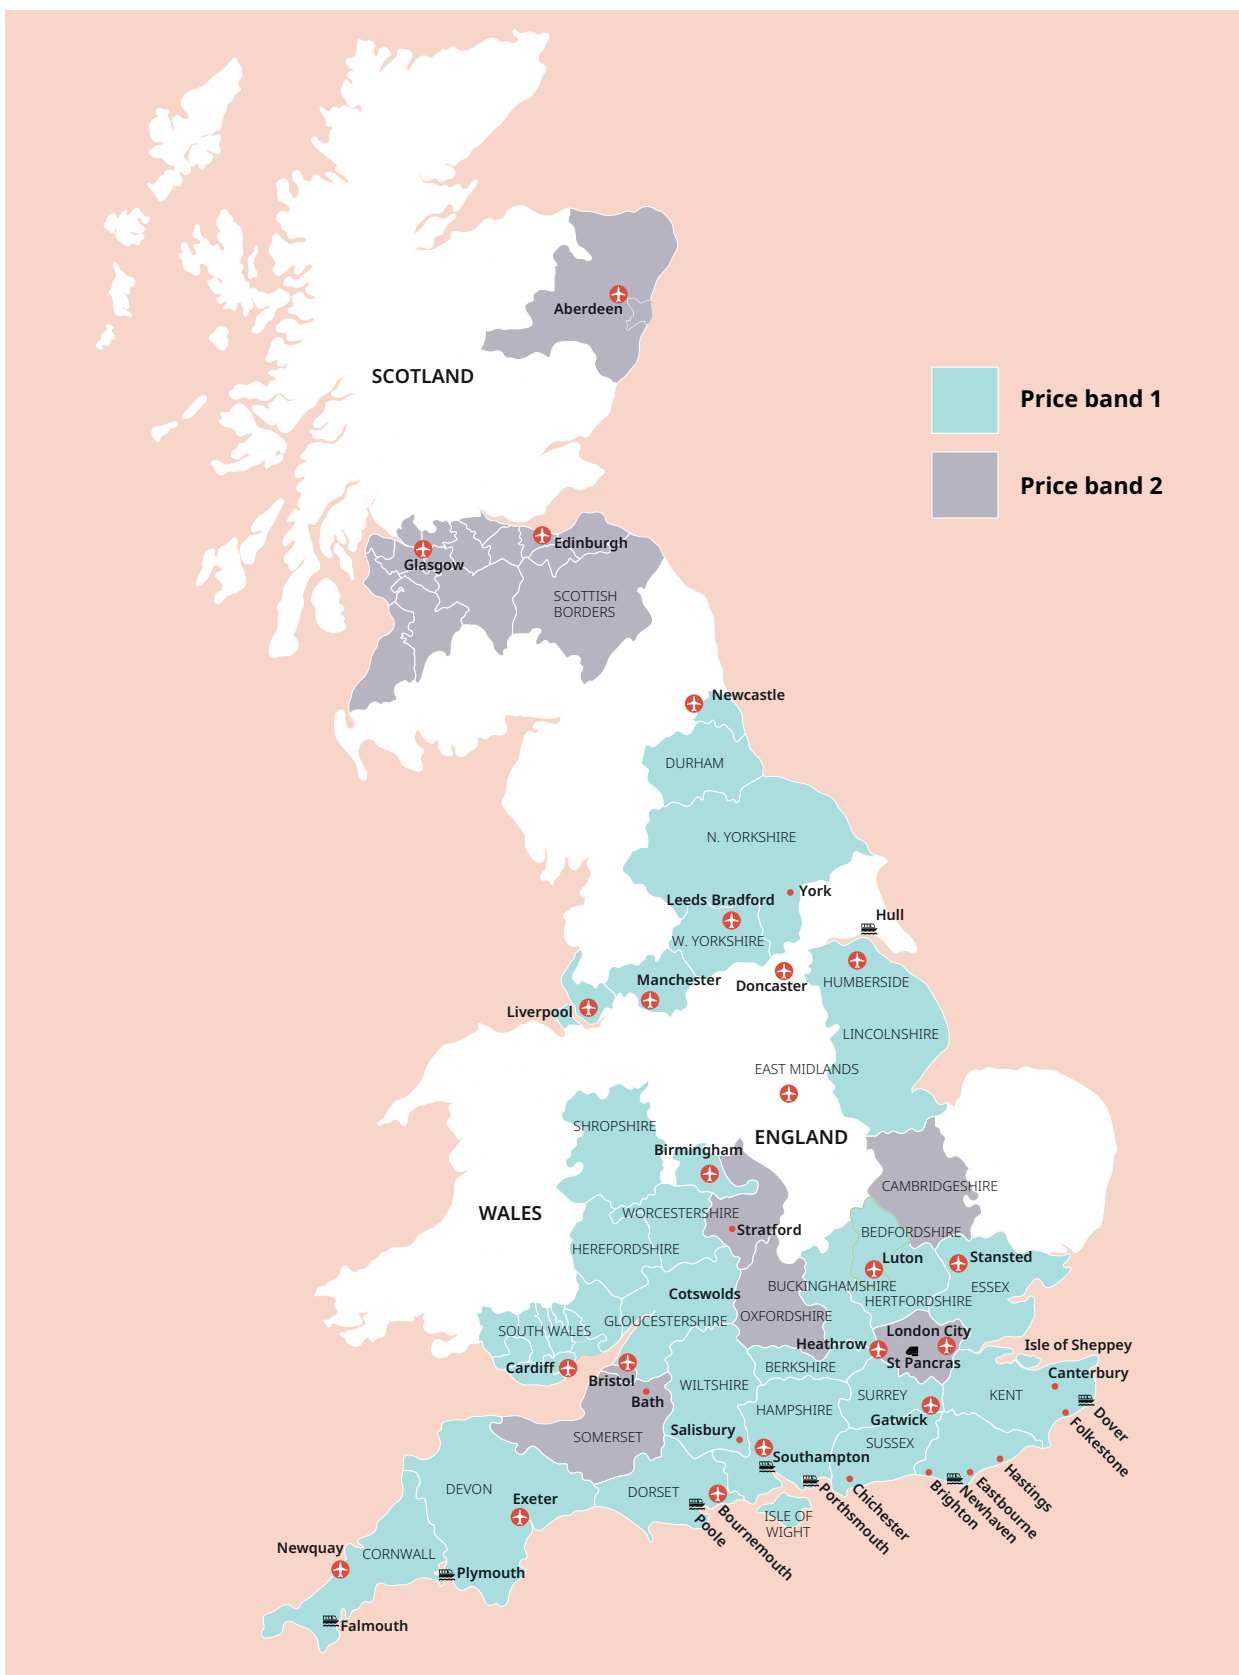

 +86 183 2705 9463

UK English

UK English

Tower Bridge, London

Cornwall

Classic home tuition language programme

Price Band	15hrs lessons	20hrs lessons	25hrs lessons	30hrs lessons	Extra night full board
1	£1,030	£1,220	£1,410	£1,595	£110
2	£1,145	£1,335	£1,525	£1,710	£120