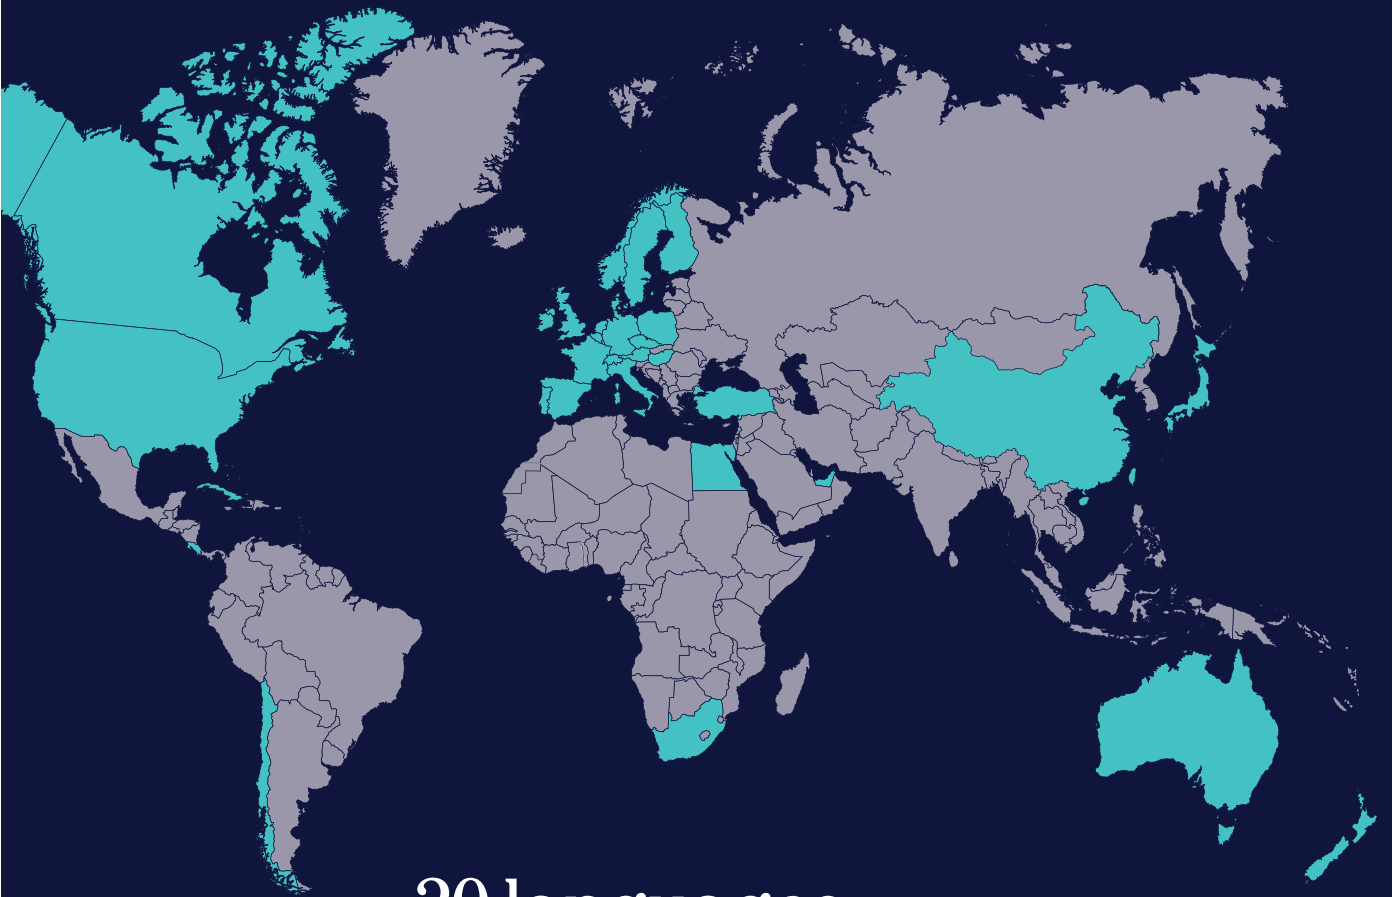

Countries

20 languages
30+ countries worldwide

 Book at worldwide lowest price at:

<https://www.languagecourse.net/school-study--live-in-your-teachers-home-copenhagen.php3>

 +1 646 503 18 10
 +31 858880253