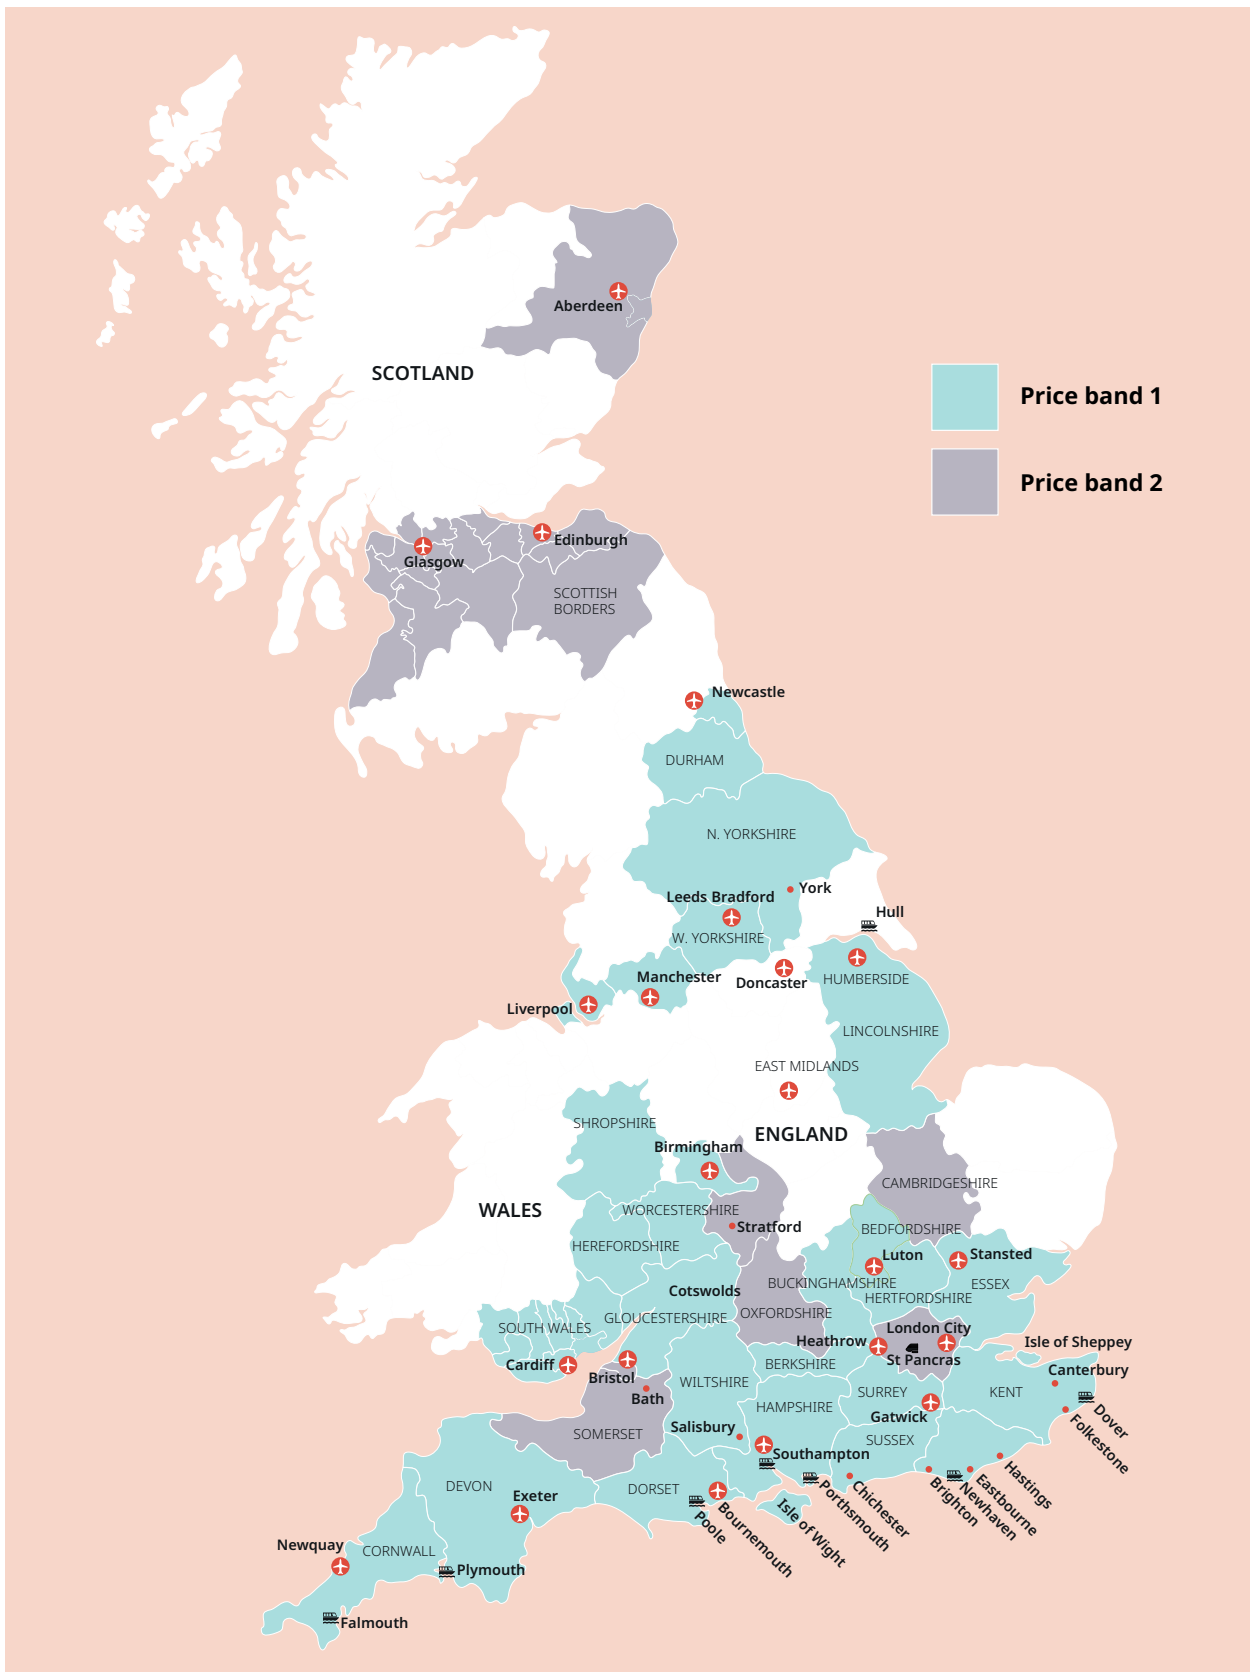

UK English

LanguageCourse^{net} Book at worldwide lowest price at:

<https://www.languagecourse.net/school-study--live-in-your-teachers-home-copenhagen.php3>

🇺🇸 +1 646 503 18 10
🇧🇷 +31 858880253

🇬🇧 +44 330 124 03 17
🇫🇷 +7 4995000466

🇪🇸 +34 93 220 38 75
🇩🇪 +46 844 68 36 76

🇮🇹 +33 1-78416974
🇳🇴 +47 219 30 570

🇨🇭 +41 225 180 700
🇩🇰 +45 898 83 996

🇩🇪 +49 221 747 40042
🇮🇹 +39 800 934 127

🇮🇸 +43 720116182
🇩🇪 +48 223 988 072

🇺🇸 +81 (50) 50507957

🇧🇷 +55 213 958 08 76

🇨🇳 +86 183 2705 9463