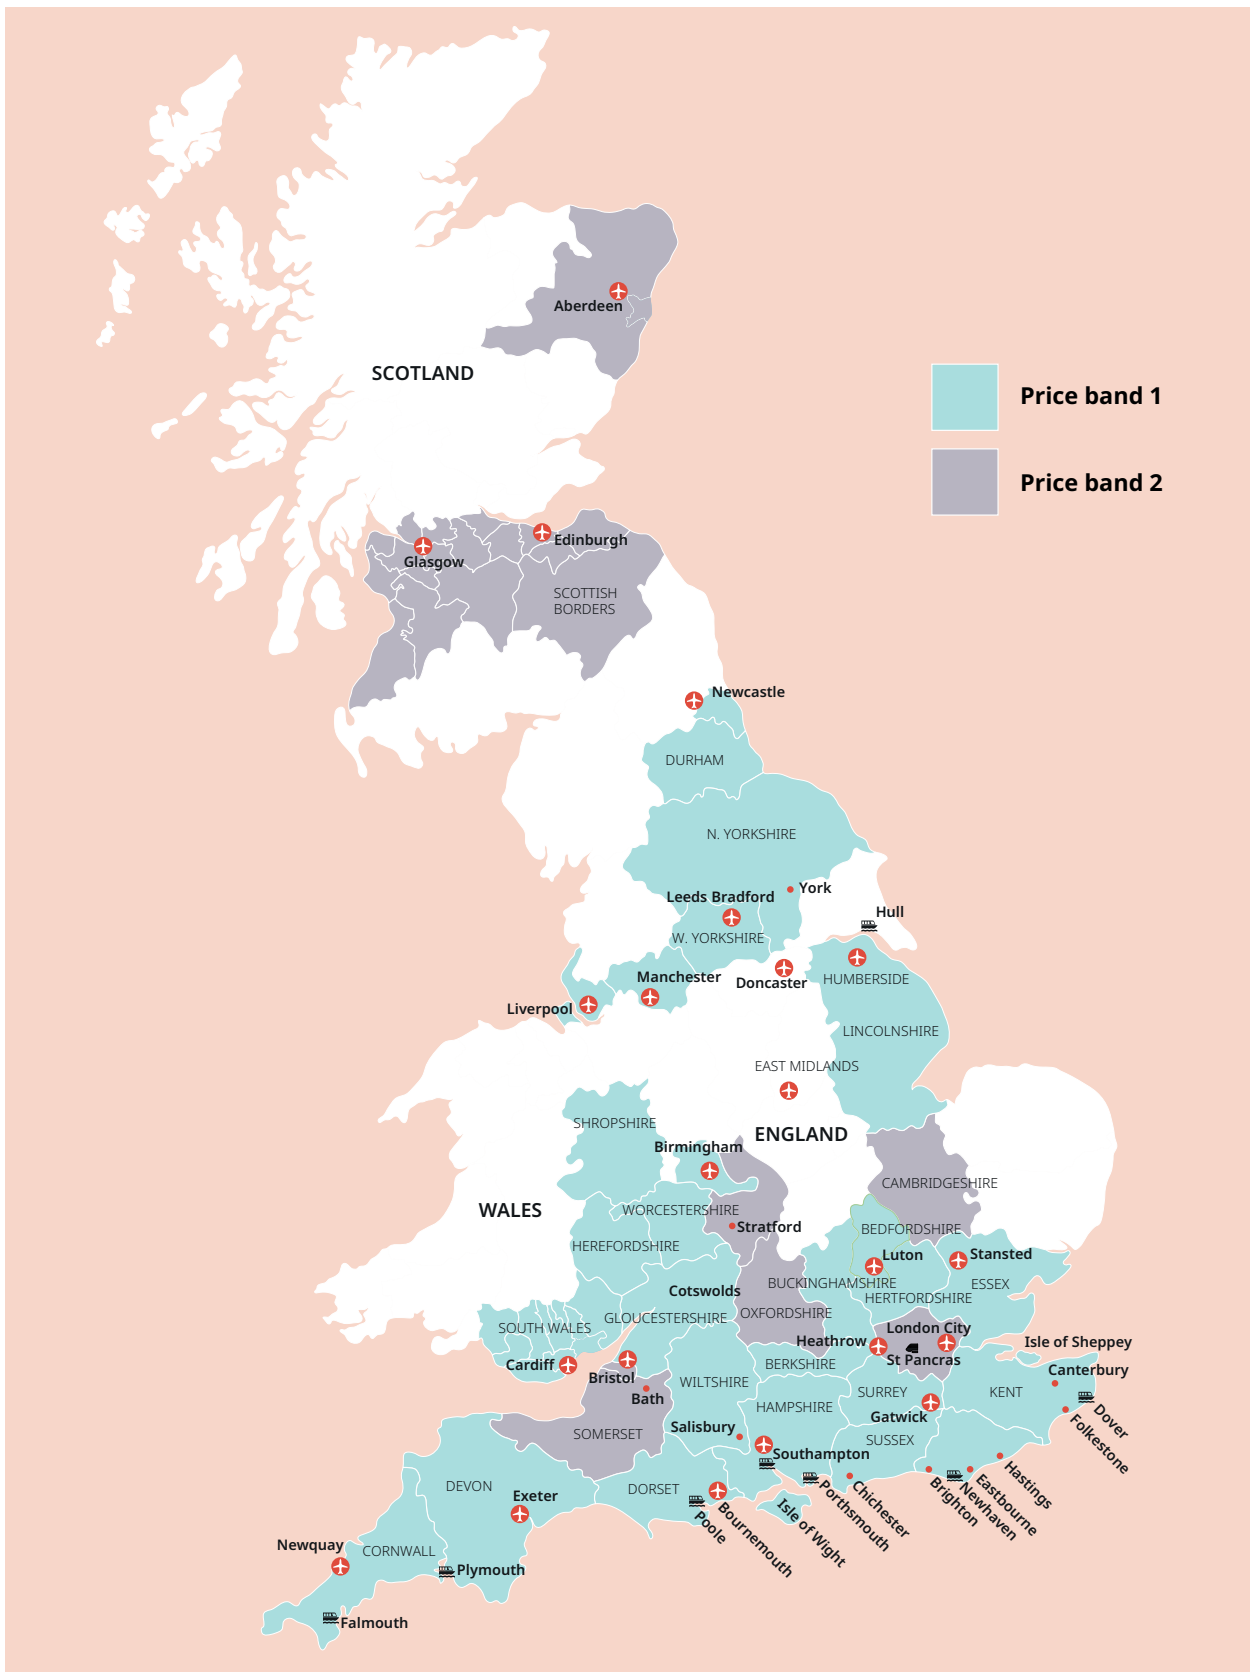

UK English

LanguageCourse^{net} Book at worldwide lowest price at:

<https://www.languagecourse.net/school-study--live-in-your-teachers-home-sharjah.php3>

🇺🇸 +1 646 503 18 10
🇧🇷 +31 858880253

🇬🇧 +44 330 124 03 17
🇩🇪 +7 4995000466

🇪🇸 +34 93 220 38 75
🇫🇷 +46 844 68 36 76

🇮🇹 +33 1-78416974
🇩🇪 +47 219 30 570

🇨🇦 +41 225 180 700
🇩🇪 +45 898 83 996

🇩🇪 +49 221 747 40042
🇮🇹 +39 800 934 127

🇮🇹 +43 720116182
🇮🇹 +48 223 988 072

🇺🇸 +81 (50) 50507957

🇧🇷 +55 213 958 08 76

🇨🇦 +86 183 2705 9463