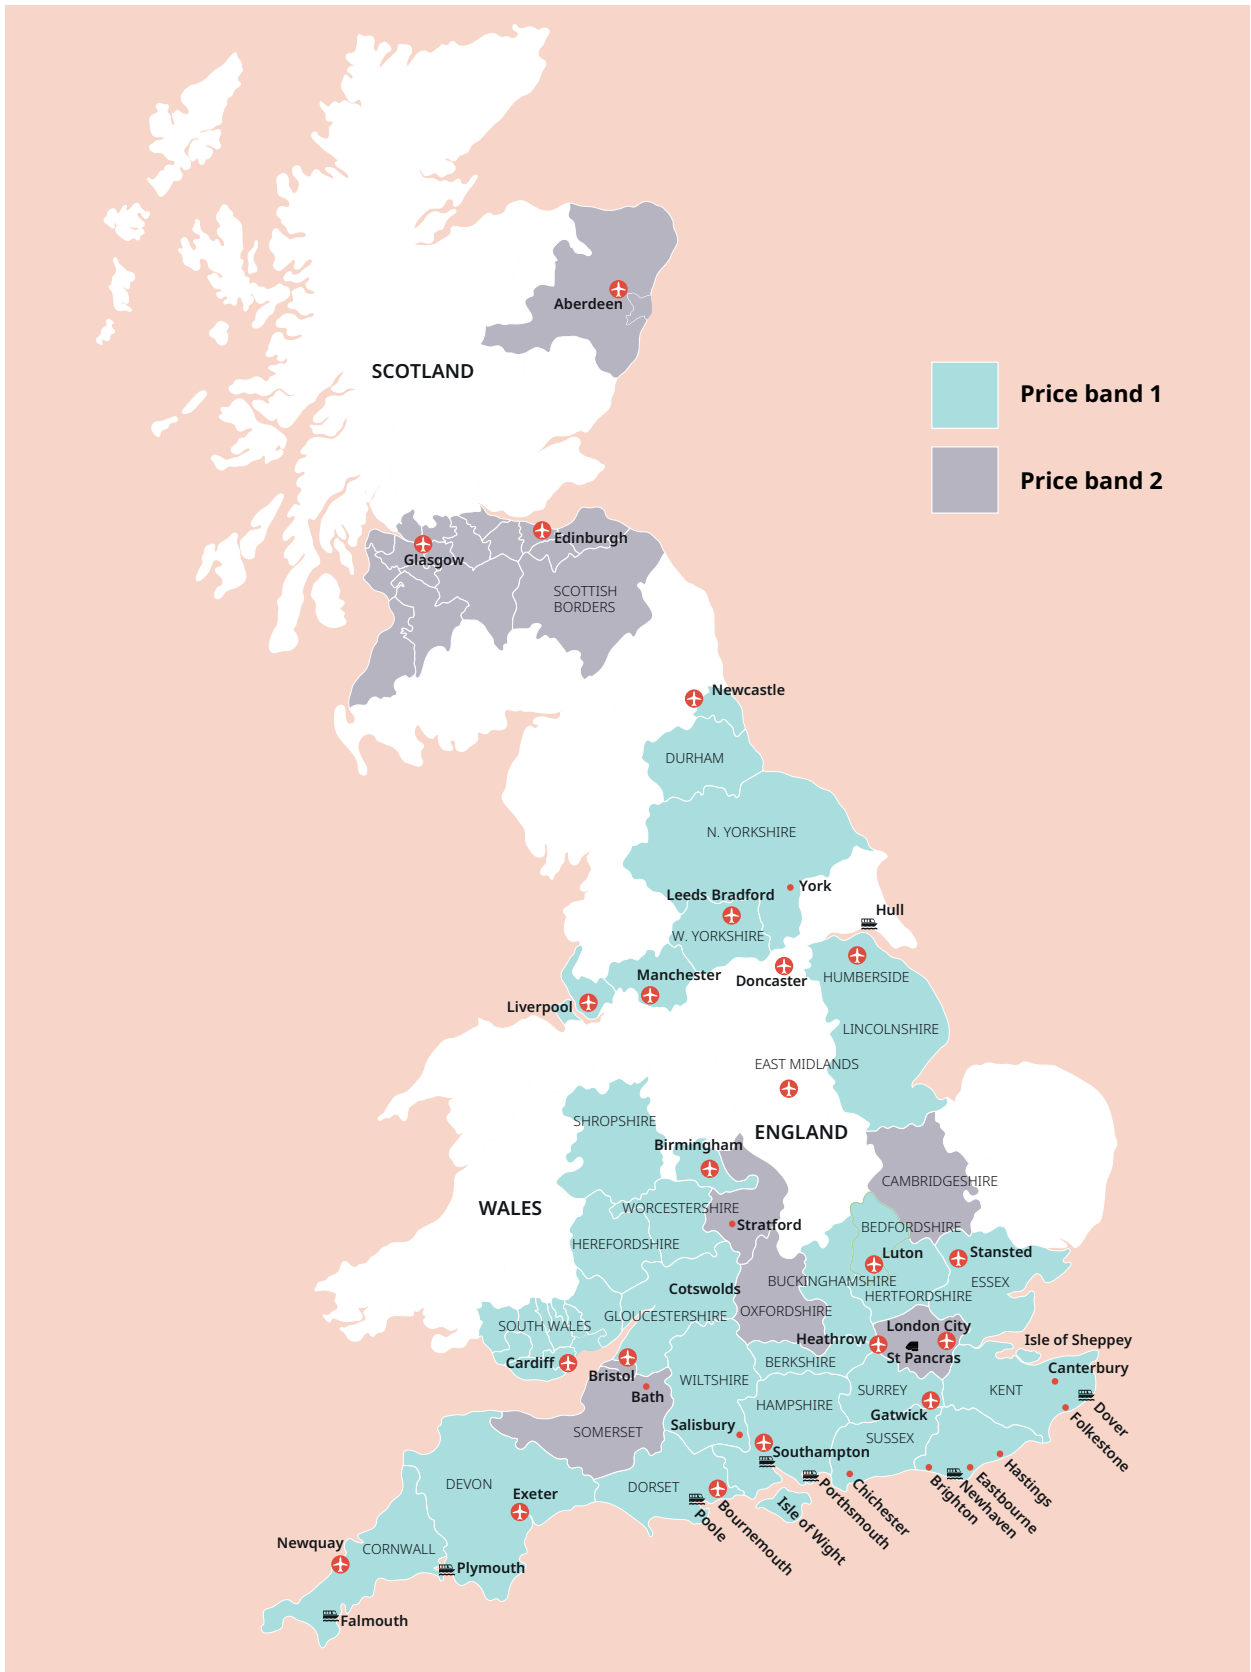

UK English

Tower Bridge, London

Cornwall

Classic home tuition language programme

Price Band	15hrs lessons	20hrs lessons	25hrs lessons	30hrs lessons	Extra night full board
1	£1,080	£1,280	£1,480	£1,680	£115
2	£1,195	£1,395	£1,595	£1,795	£125