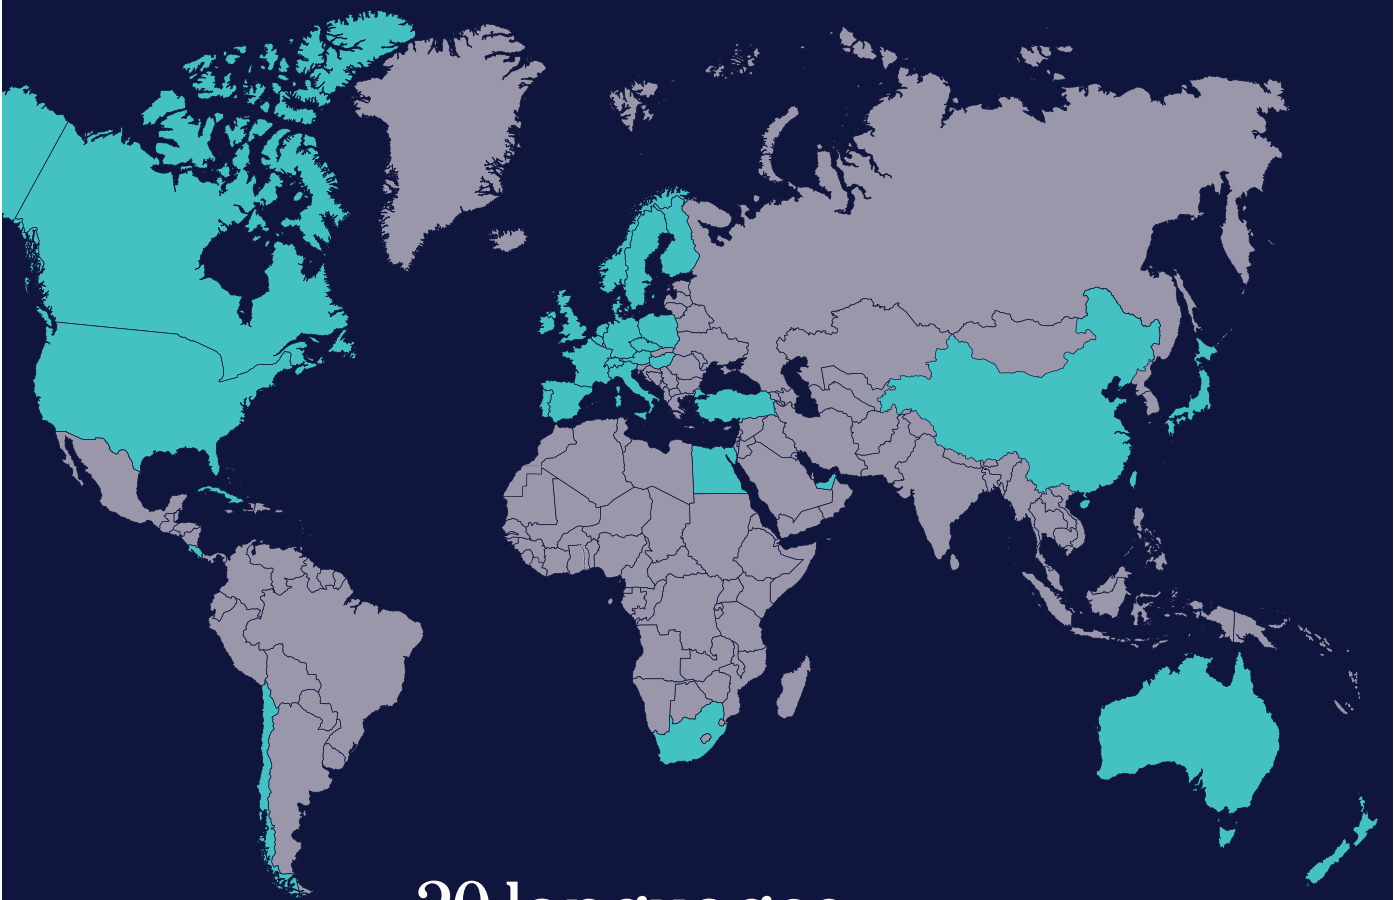

Countries

20 languages
30+ countries worldwide

Book at worldwide lowest price at:

<https://www.languagecourse.net/school-study--live-in-your-teachers-home-canterbury.php3>

+1 646 503 18 10

+44 330 124 03 17

+34 93 220 38 75

+33 1-78416974

+41 225 180 700

+49 221 747 40042

+43 720116182

+31 858880253

+7 4995000466

+46 844 68 36 76

+47 219 30 570

+45 898 83 996

+39 800 934 127

+48 223 988 072

+81 (50) 50507957

+55 213 958 08 76

+86 183 2705 9463