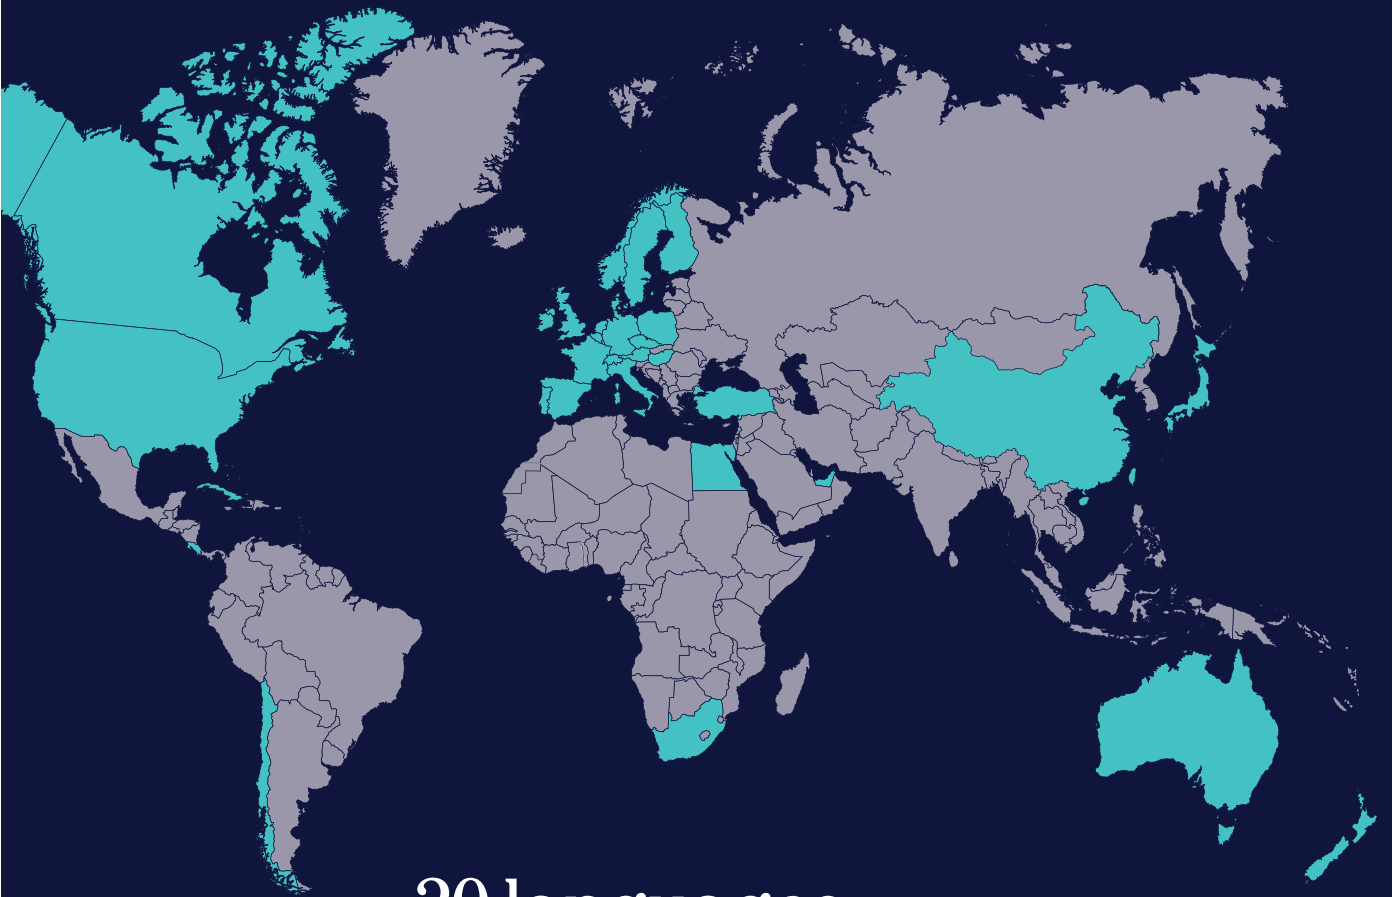

Countries

20 languages
30+ countries worldwide

Book at worldwide lowest price at:
<https://www.languagecourse.net/school-study--live-in-your-teachers-home-caen.php3>

+1 646 503 18 10
 +31 858880253

+44 330 124 03 17
 +7 4995000466

+34 93 220 38 75
 +46 844 68 36 76

+33 1-78416974
 +47 219 30 570

+41 225 180 700
 +45 898 83 996

+49 221 747 40042
 +39 800 934 127

+43 720116182
 +48 223 988 072

+81 (50) 50507957

+55 213 958 08 76

+86 183 2705 9463