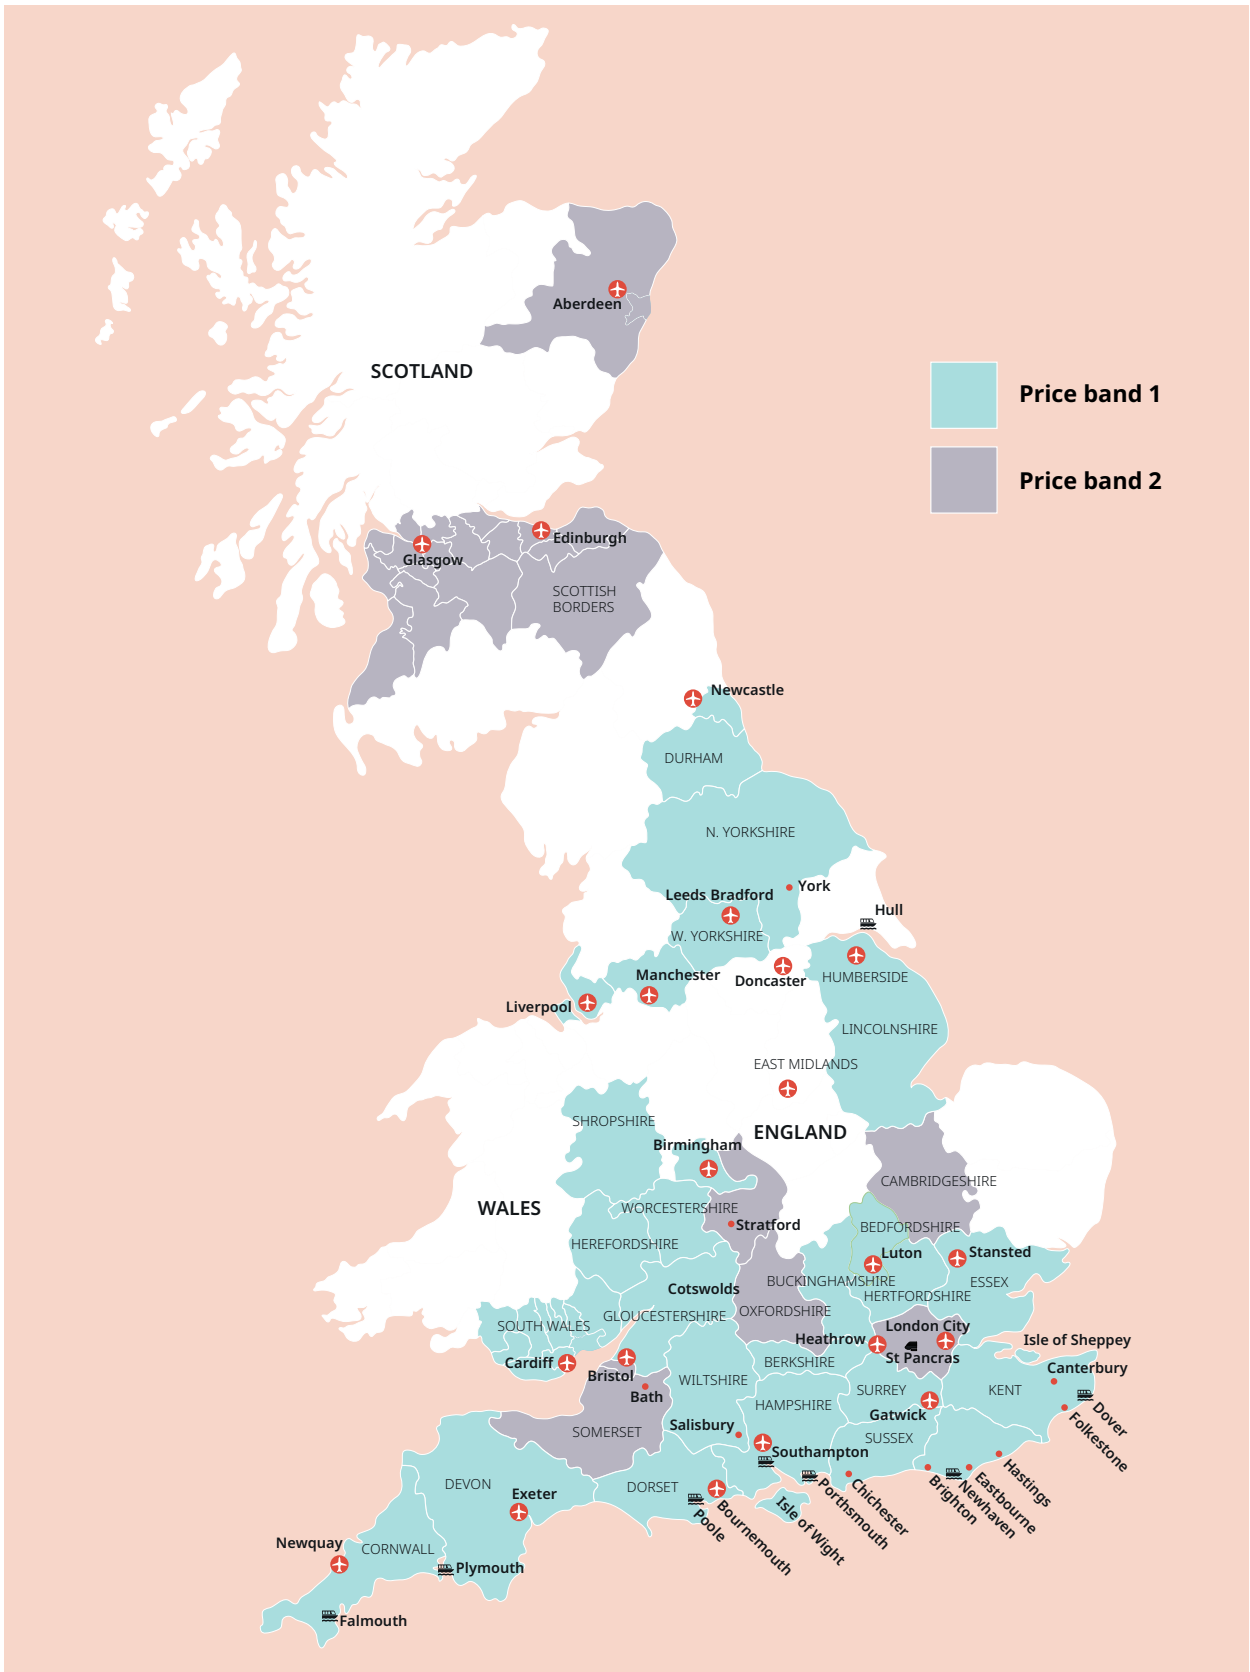

UK English

LanguageCourse^{net} Book at worldwide lowest price at: <https://www.languagecourse.net/school-study--live-in-your-teachers-home-caen.php3>

+1 646 503 18 10	+44 330 124 03 17	+34 93 220 38 75	+33 1-78416974	+41 225 180 700	+49 221 747 40042	+43 720116182
+31 858880253	+7 4995000466	+46 844 68 36 76	+47 219 30 570	+45 898 83 996	+39 800 934 127	+48 223 988 072
		+81 (50) 50507957	+55 213 958 08 76	+86 183 2705 9463