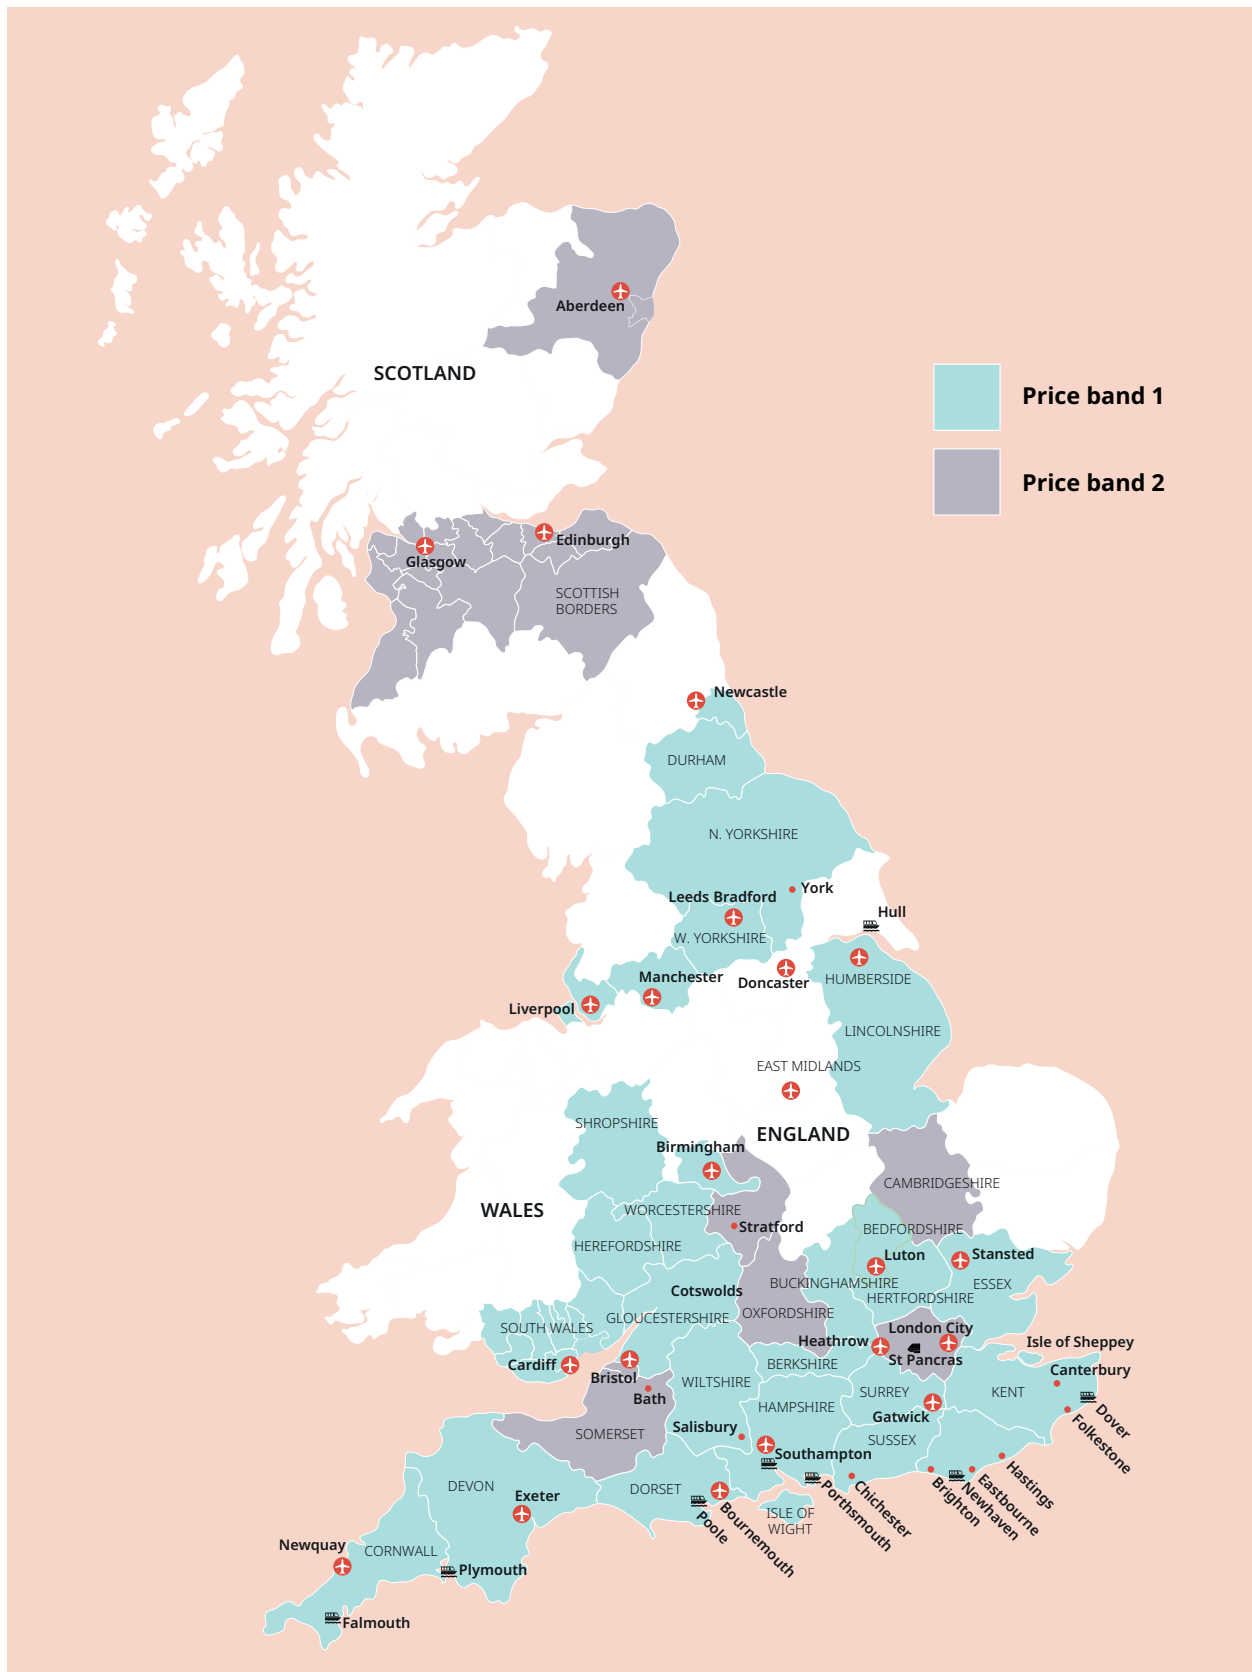

UK English

LanguageCourse^{net} Book at worldwide lowest price at:
<https://www.languagecourse.net/school-study--live-in-your-teachers-home-caen.php3>

🇺🇸 +1 646 503 18 10
🇧🇷 +31 858880253

🇬🇧 +44 330 124 03 17
🇫🇷 +7 4995000466

🇪🇸 +34 93 220 38 75
🇩🇪 +46 844 68 36 76

🇮🇹 +33 1-78416974
🇩🇰 +47 219 30 570

🇨🇦 +41 225 180 700
🇨🇪 +45 898 83 996

🇩🇪 +49 221 747 40042
🇮🇹 +39 800 934 127

🇮🇸 +43 720116182
🇪🇸 +48 223 988 072

🇺🇸 +81 (50) 50507957

🇩🇪 +55 213 958 08 76

🇨🇪 +86 183 2705 9463