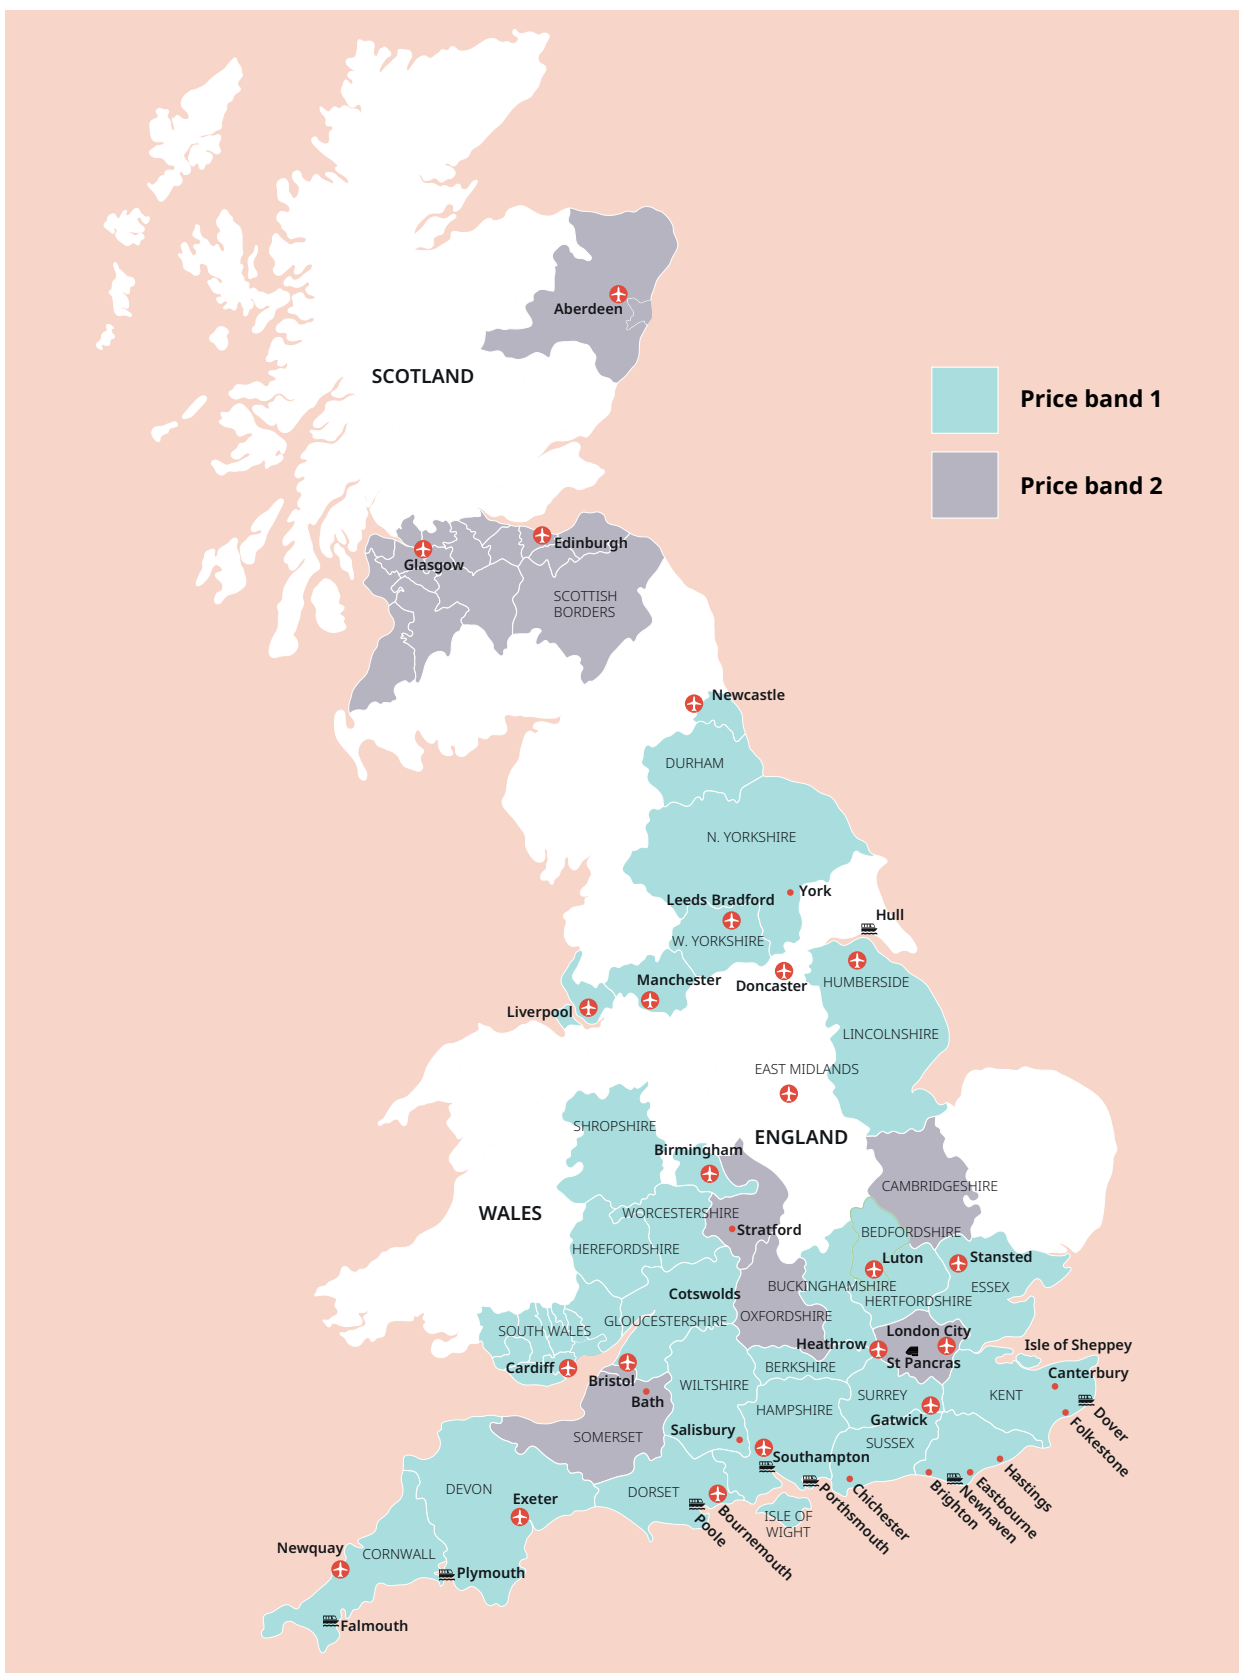

 +86 183 2705 9463

UK English

UK English

Tower Bridge, London

Cornwall

Classic home tuition language programme

Price Band	15hrs lessons	20hrs lessons	25hrs lessons	30hrs lessons	Extra night full board
1	£1,030	£1,220	£1,410	£1,595	£110
2	£1,145	£1,335	£1,525	£1,710	£120