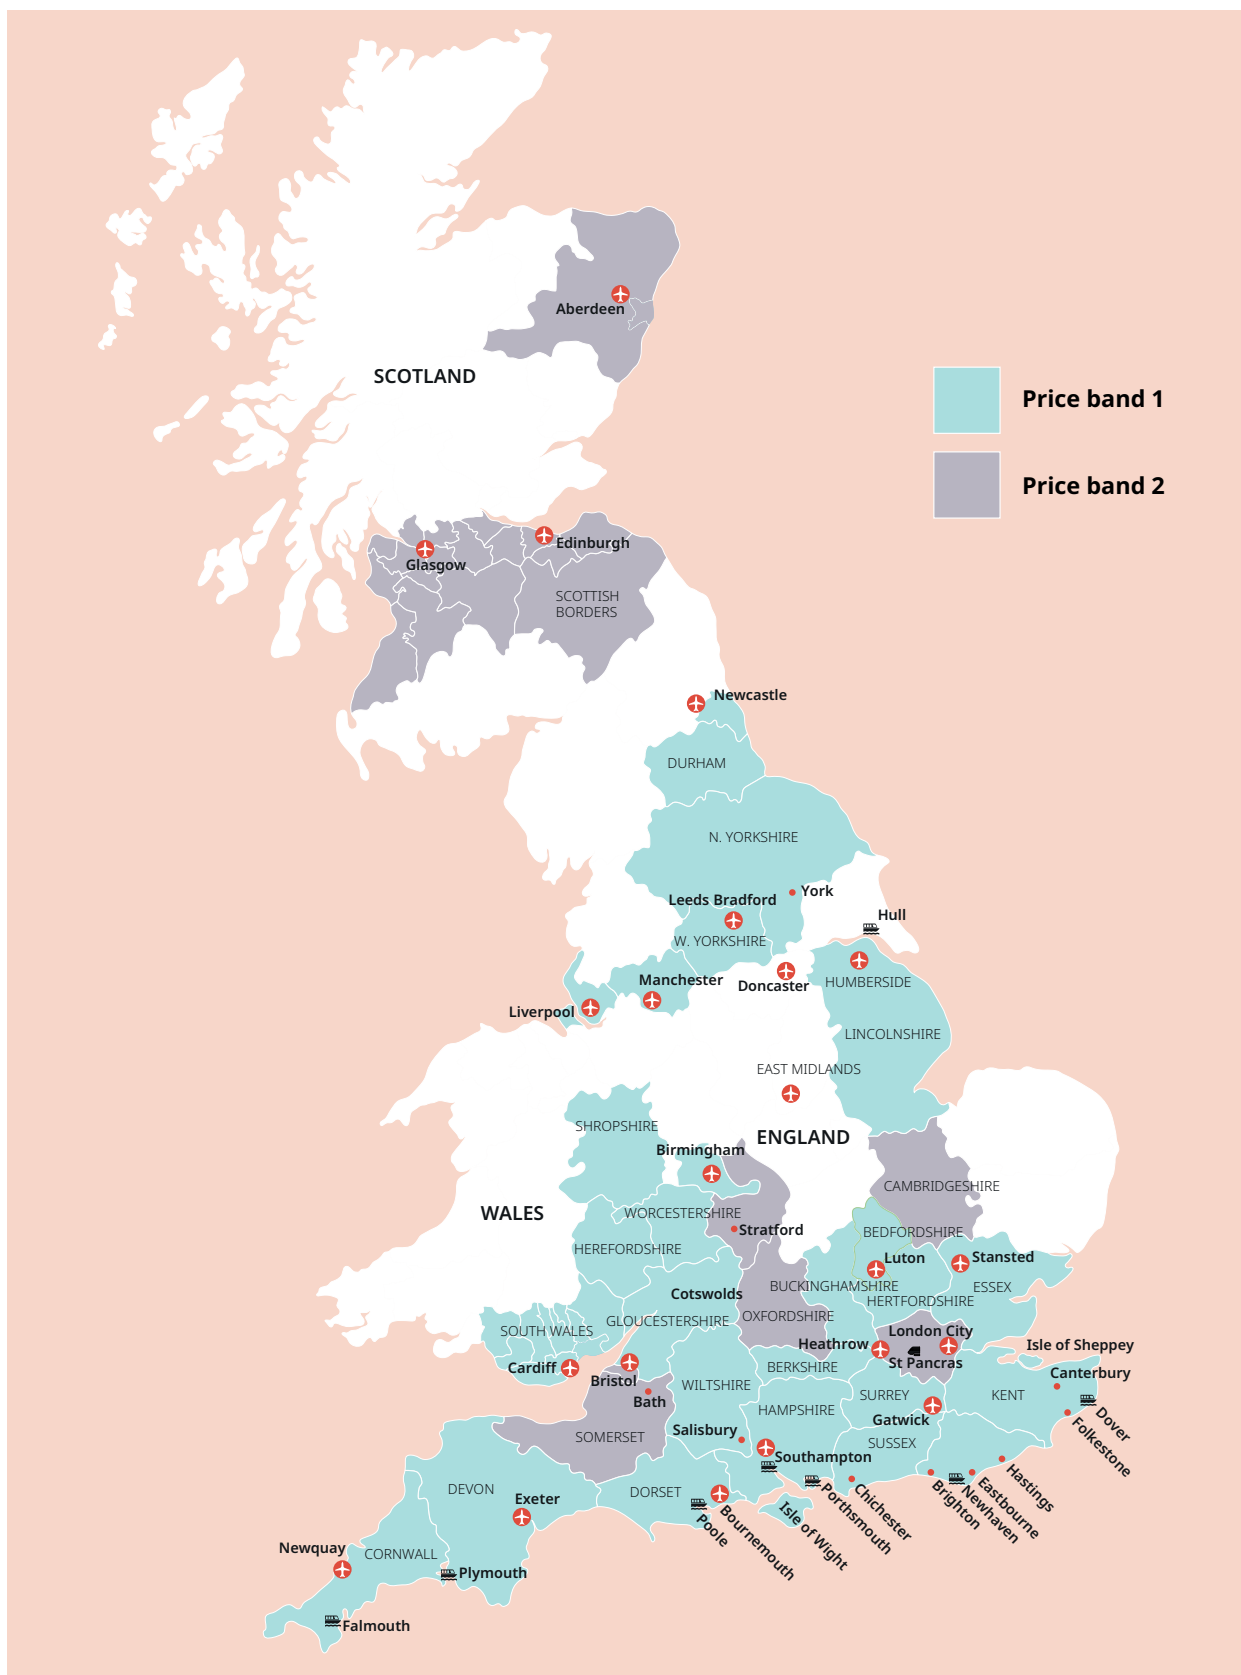

Countries

20 languages
30+ countries worldwide

UK English

UK English

Tower Bridge, London

Cornwall

Classic home tuition language programme

Price Band	15hrs lessons	20hrs lessons	25hrs lessons	30hrs lessons	Extra night full board
1	£1,080	£1,280	£1,480	£1,680	£115
2	£1,195	£1,395	£1,595	£1,795	£125