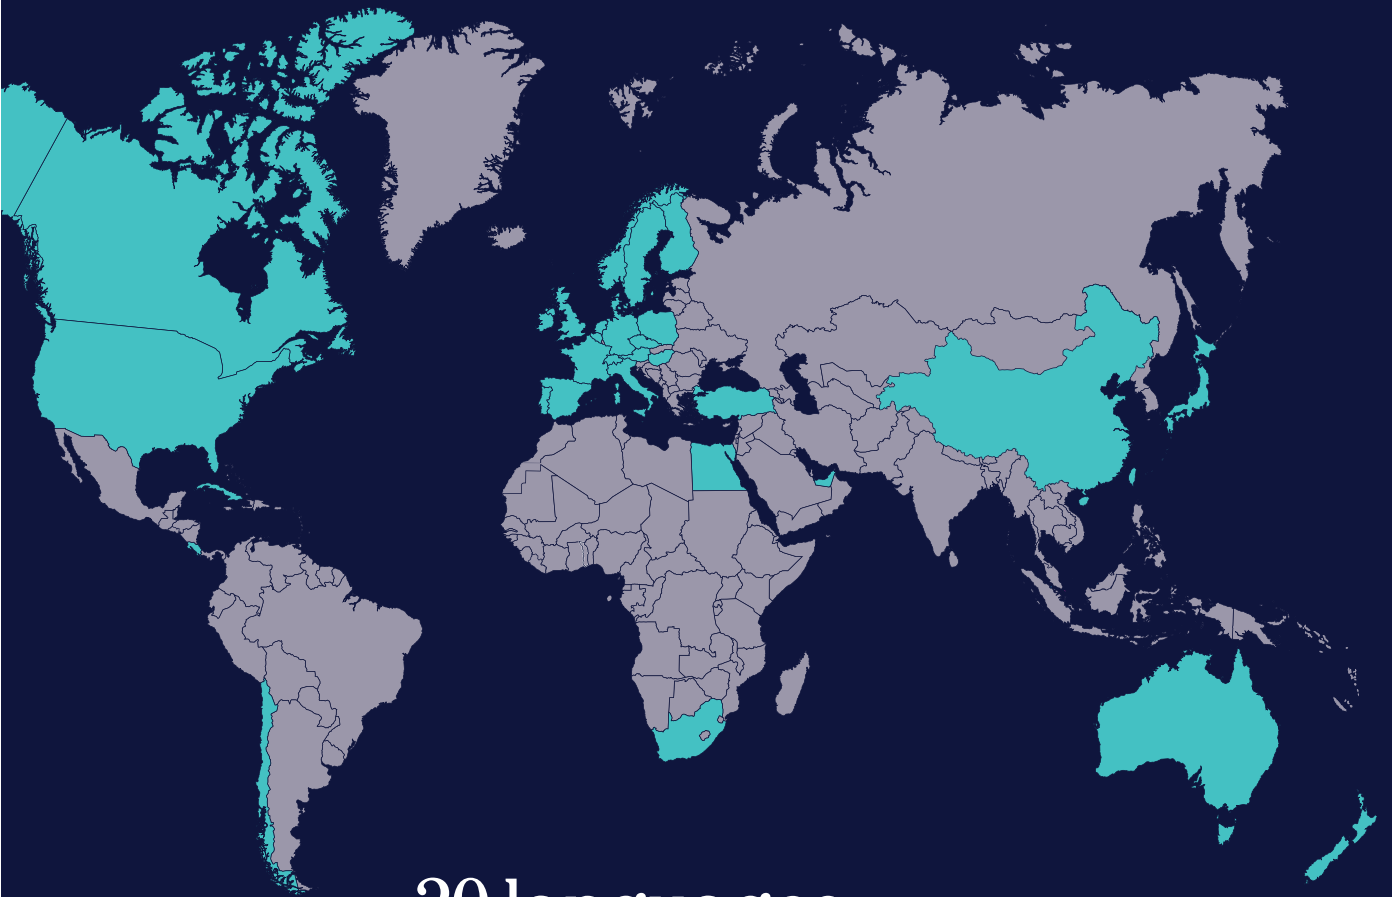

Countries

20 languages
30+ countries worldwide

UK English

UK English

Tower Bridge, London

Cornwall

Classic home tuition language programme

Price Band	15hrs lessons	20hrs lessons	25hrs lessons	30hrs lessons	Extra night full board
1	£1,080	£1,280	£1,480	£1,680	£115
2	£1,195	£1,395	£1,595	£1,795	£125