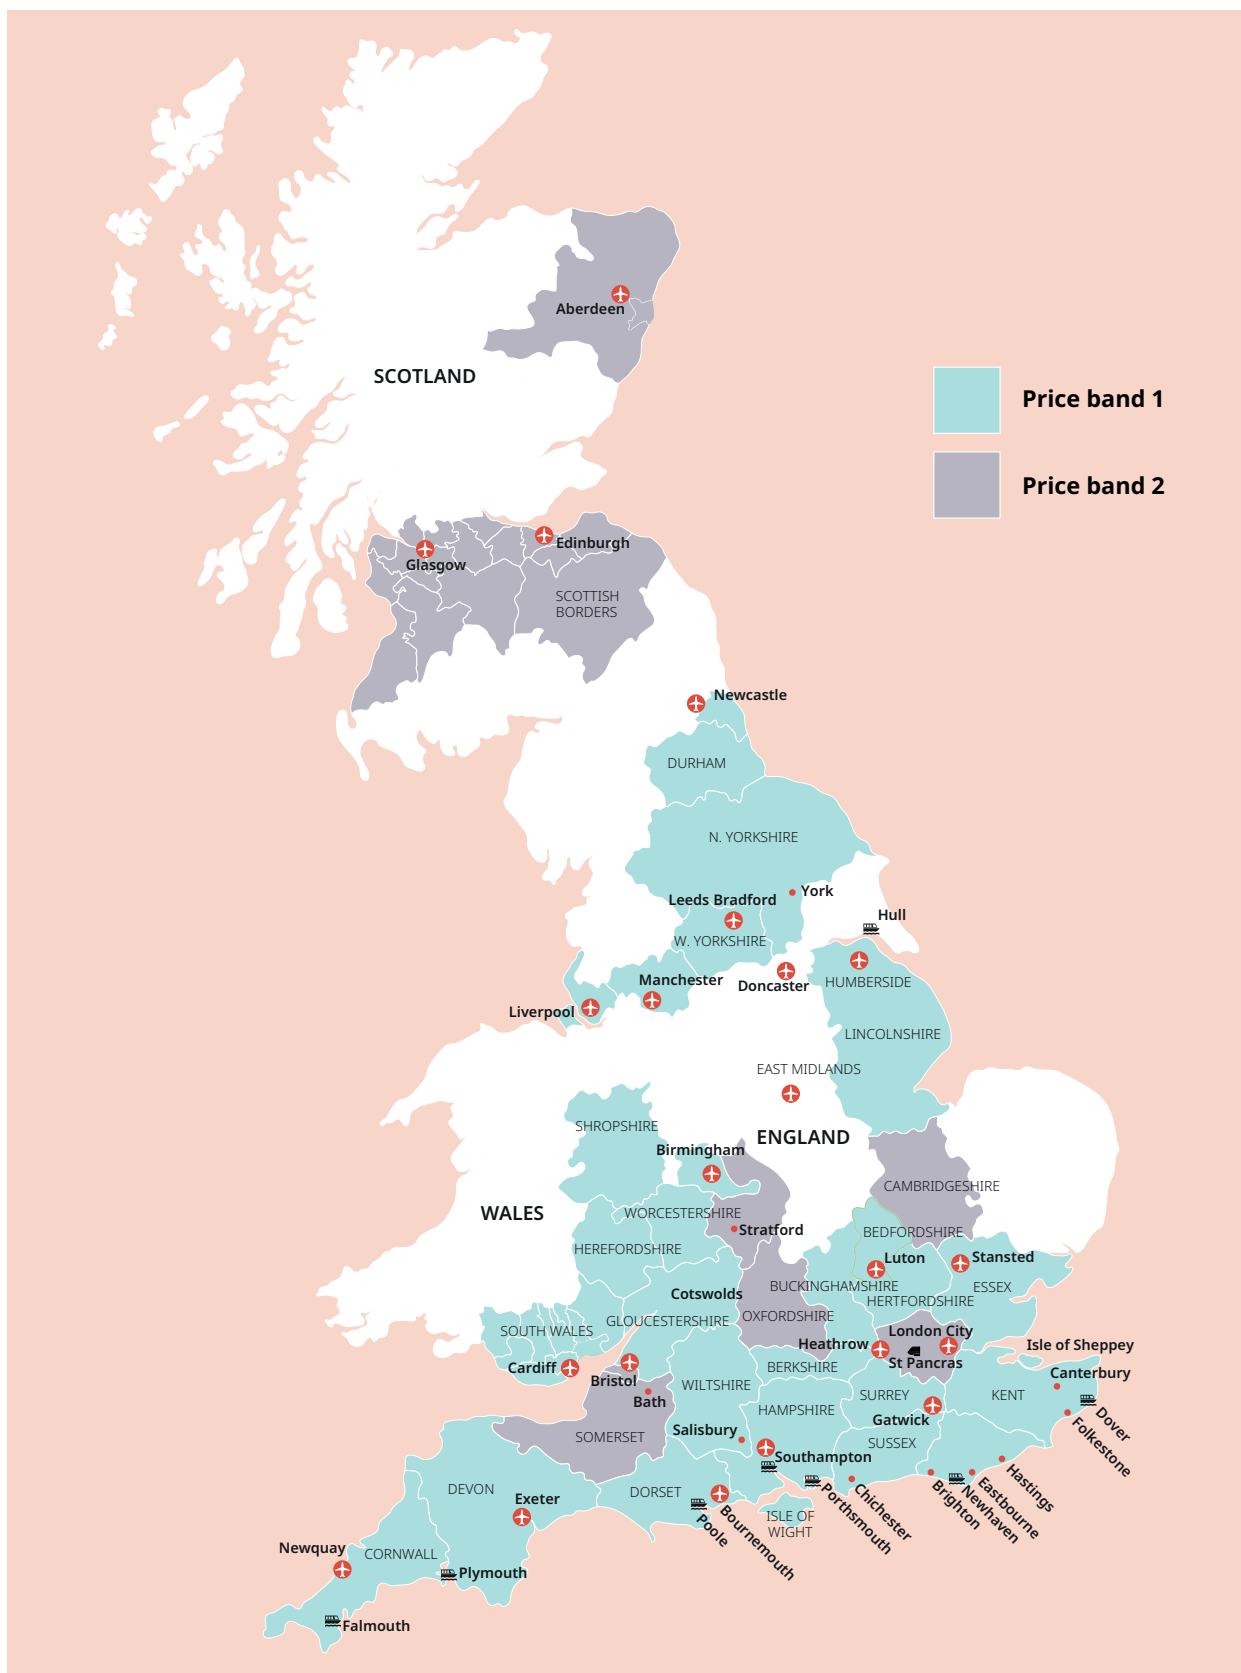

 +55 213 958 08 76

 +86 183 2705 9463

UK English

UK English

Tower Bridge, London

Cornwall

Classic home tuition language programme

Price Band	15hrs lessons	20hrs lessons	25hrs lessons	30hrs lessons	Extra night full board
1	£1,030	£1,220	£1,410	£1,595	£110
2	£1,145	£1,335	£1,525	£1,710	£120