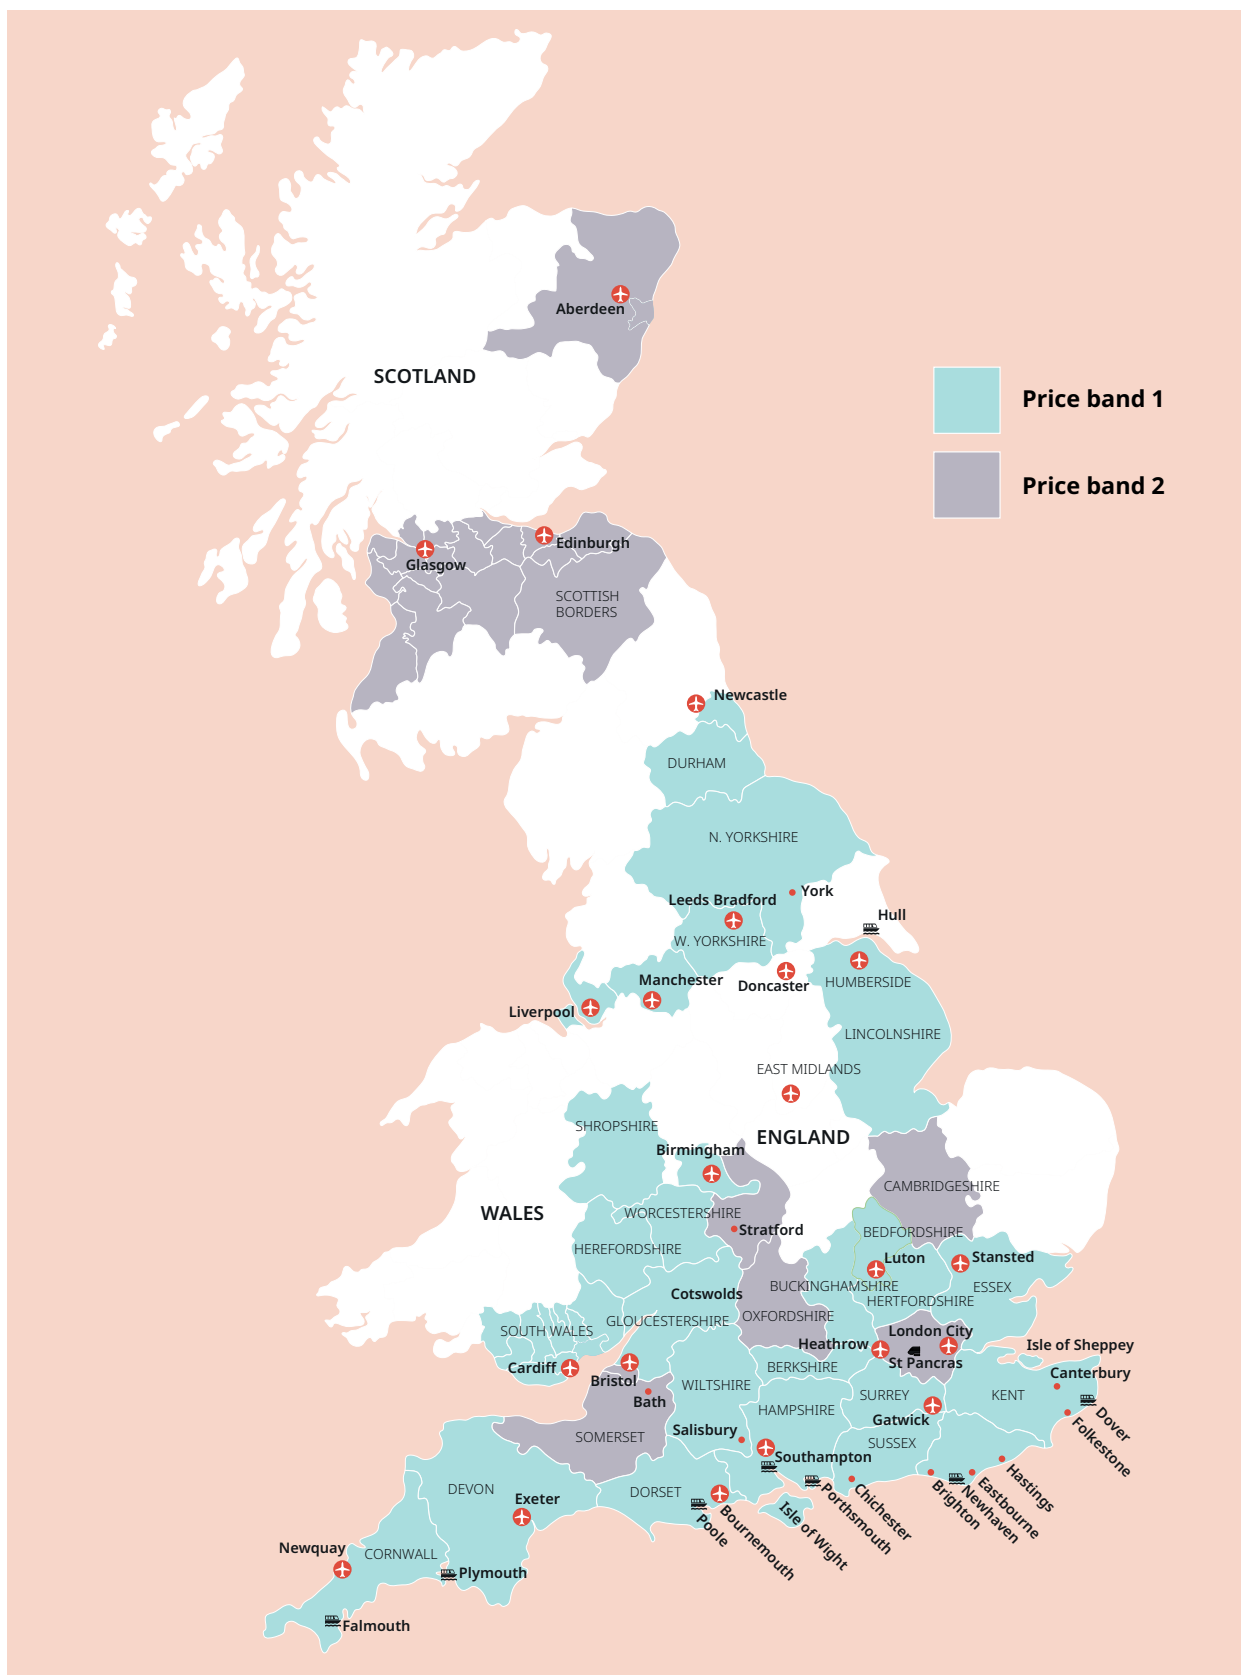

UK English

UK English

Tower Bridge, London

Cornwall

Classic home tuition language programme

Price Band	15hrs lessons	20hrs lessons	25hrs lessons	30hrs lessons	Extra night full board
1	£1,080	£1,280	£1,480	£1,680	£115
2	£1,195	£1,395	£1,595	£1,795	£125