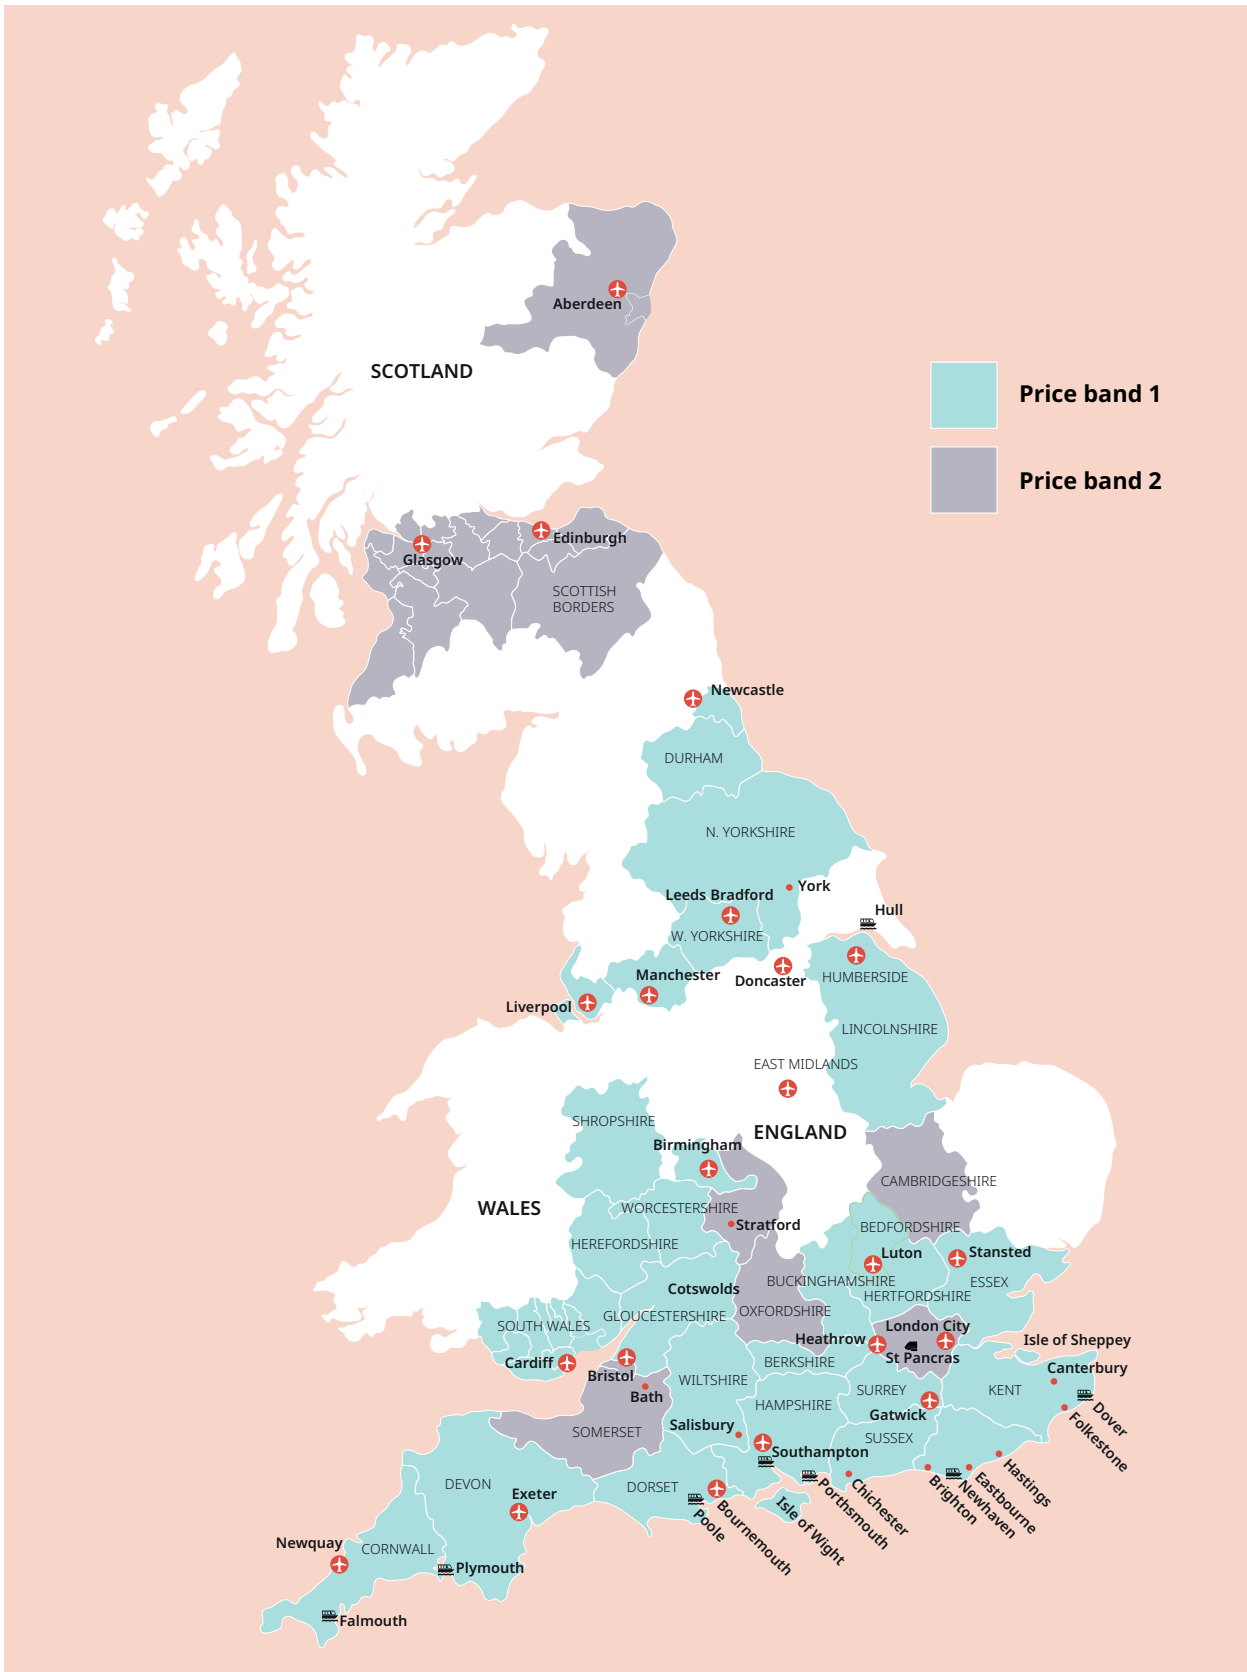

UK English

UK English

Tower Bridge, London

Cornwall

Classic home tuition language programme

Price Band	15hrs lessons	20hrs lessons	25hrs lessons	30hrs lessons	Extra night full board
1	£1,080	£1,280	£1,480	£1,680	£115
2	£1,195	£1,395	£1,595	£1,795	£125