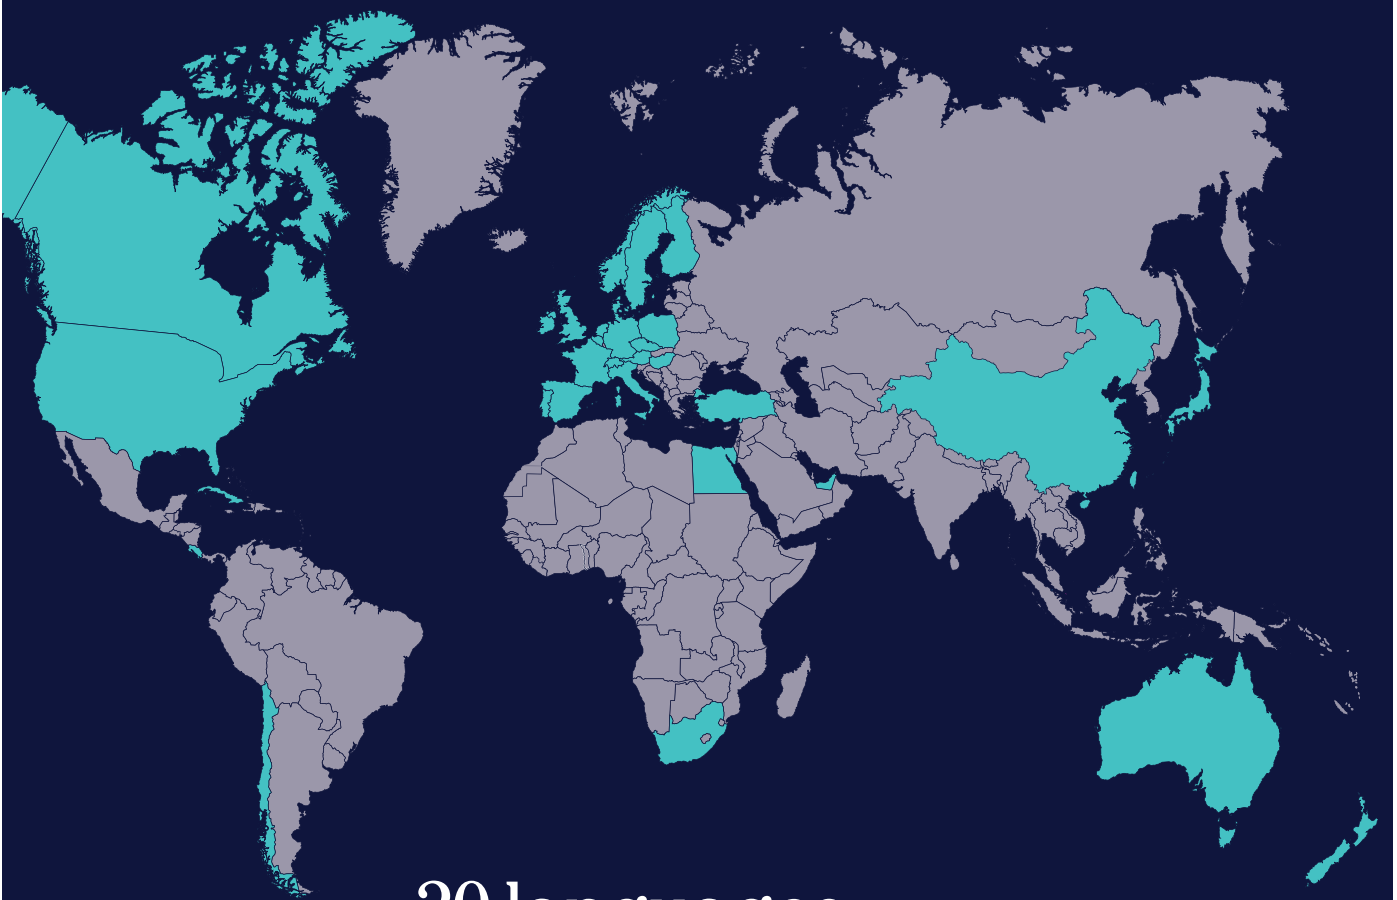

Countries

20 languages
30+ countries worldwide

Book at worldwide lowest price at:
<https://www.languagecourse.net/school-study--live-in-your-teachers-home-bath.php3>

+1 646 503 18 10
 +31 858880253

+44 330 124 03 17
 +7 4995000466

+34 93 220 38 75
 +46 844 68 36 76

+33 1-78416974
 +47 219 30 570

+41 225 180 700
 +45 898 83 996

+49 221 747 40042
 +39 800 934 127

+43 720116182
 +48 223 988 072

+81 (50) 50507957

+55 213 958 08 76

+86 183 2705 9463