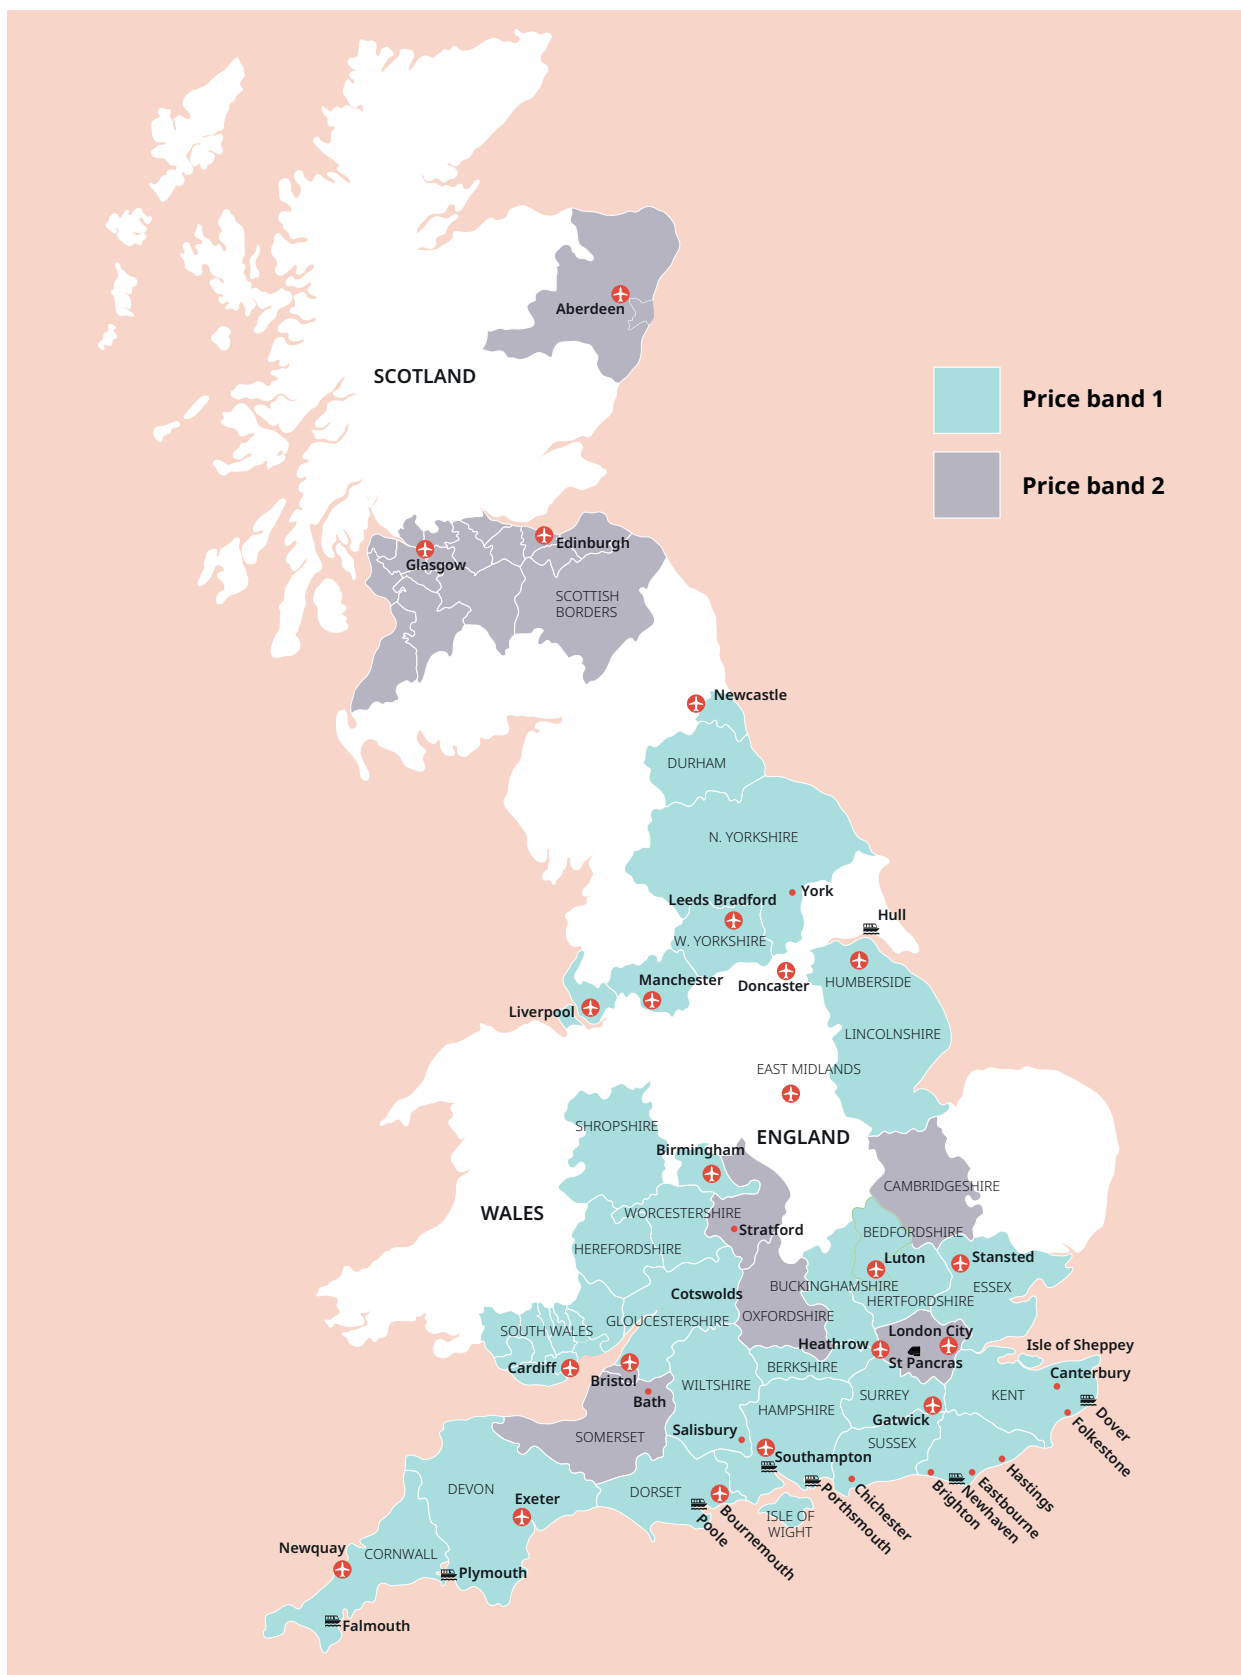

 +86 183 2705 9463

UK English

UK English

Tower Bridge, London

Cornwall

Classic home tuition language programme

Price Band	15hrs lessons	20hrs lessons	25hrs lessons	30hrs lessons	Extra night full board
1	£1,030	£1,220	£1,410	£1,595	£110
2	£1,145	£1,335	£1,525	£1,710	£120