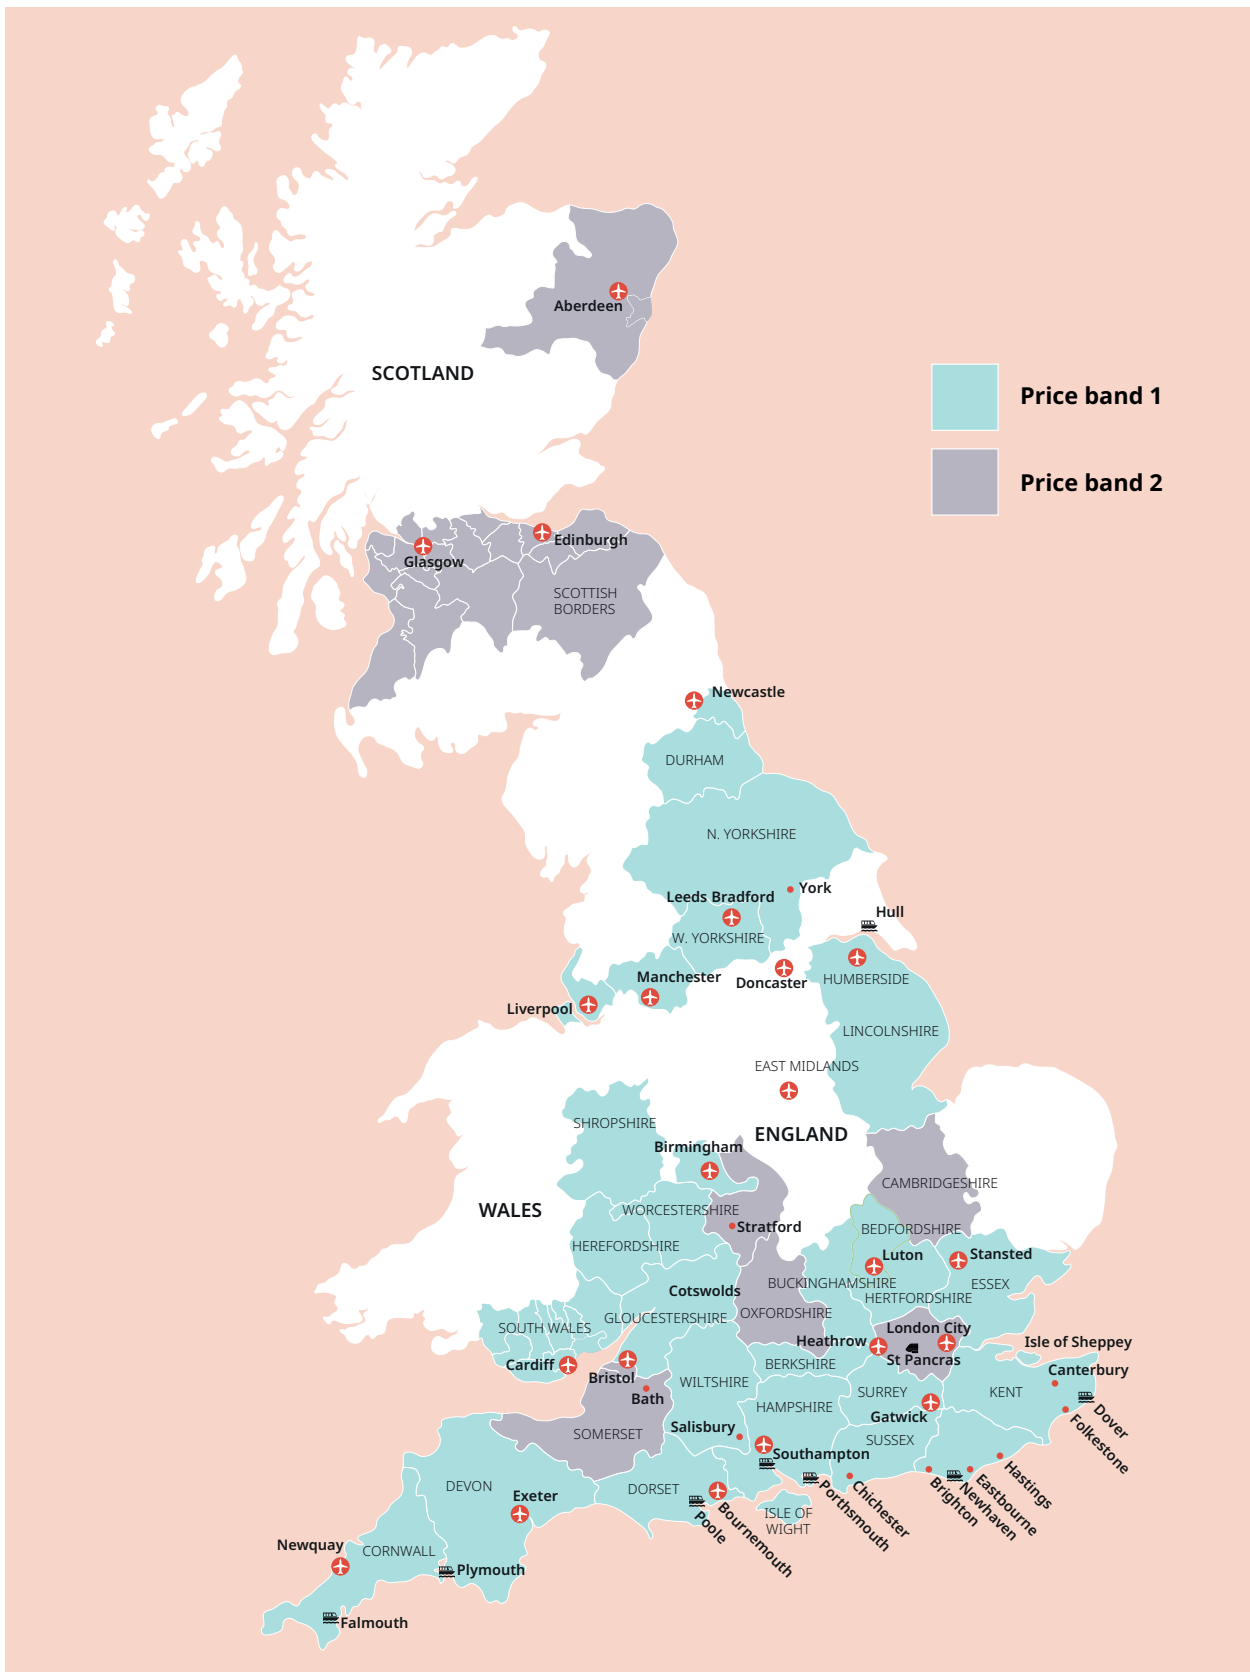

 +86 183 2705 9463

UK English

UK English

Tower Bridge, London

Cornwall

Classic home tuition language programme

Price Band	15hrs lessons	20hrs lessons	25hrs lessons	30hrs lessons	Extra night full board
1	£1,030	£1,220	£1,410	£1,595	£110
2	£1,145	£1,335	£1,525	£1,710	£120