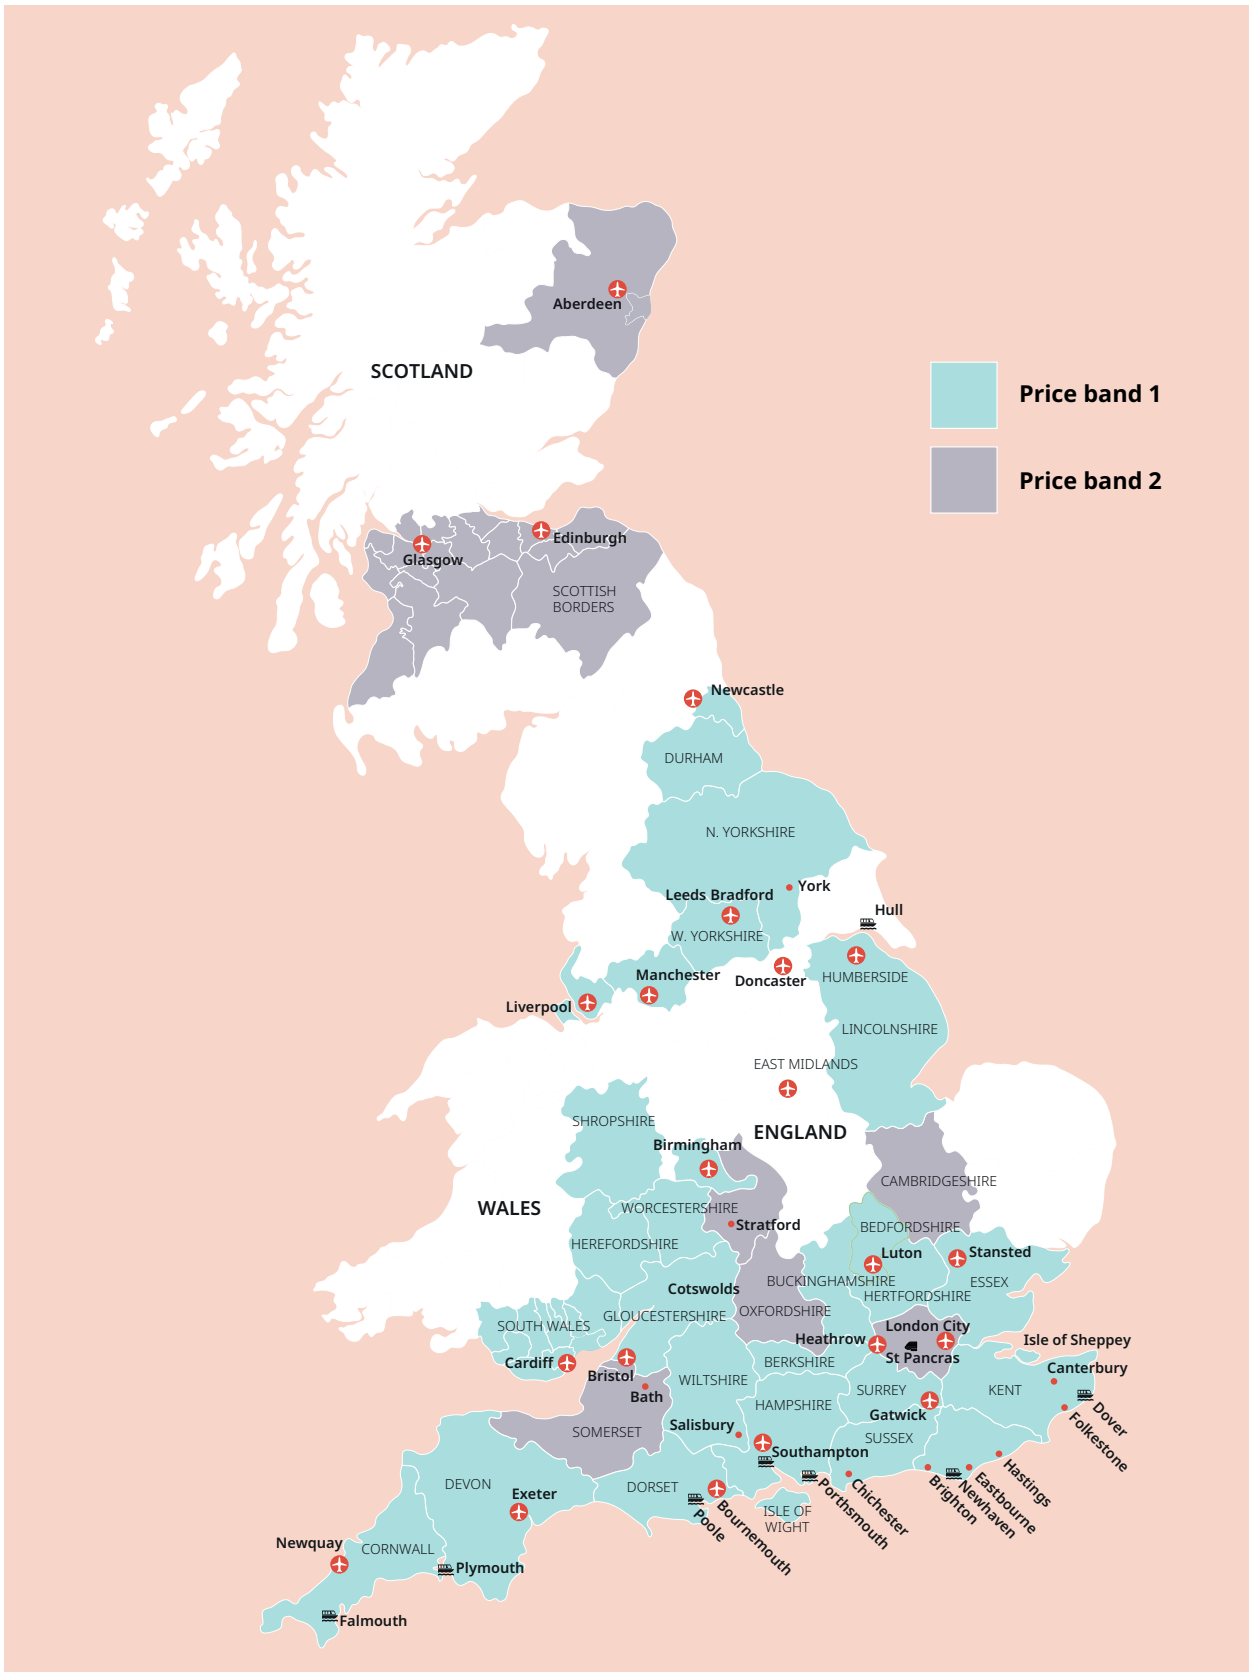

UK English

LanguageCourse^{net} Book at worldwide lowest price at: <https://www.languagecourse.net/school-study--live-in-your-teachers-home-alicante.php3>

+1 646 503 18 10	+44 330 124 03 17	+34 93 220 38 75	+33 1-78416974	+41 225 180 700	+49 221 747 40042	+43 720116182
+31 858880253	+7 4995000466	+46 844 68 36 76	+47 219 30 570	+45 898 83 996	+39 800 934 127	+48 223 988 072
		+81 (50) 50507957	+55 213 958 08 76	+86 183 2705 9463