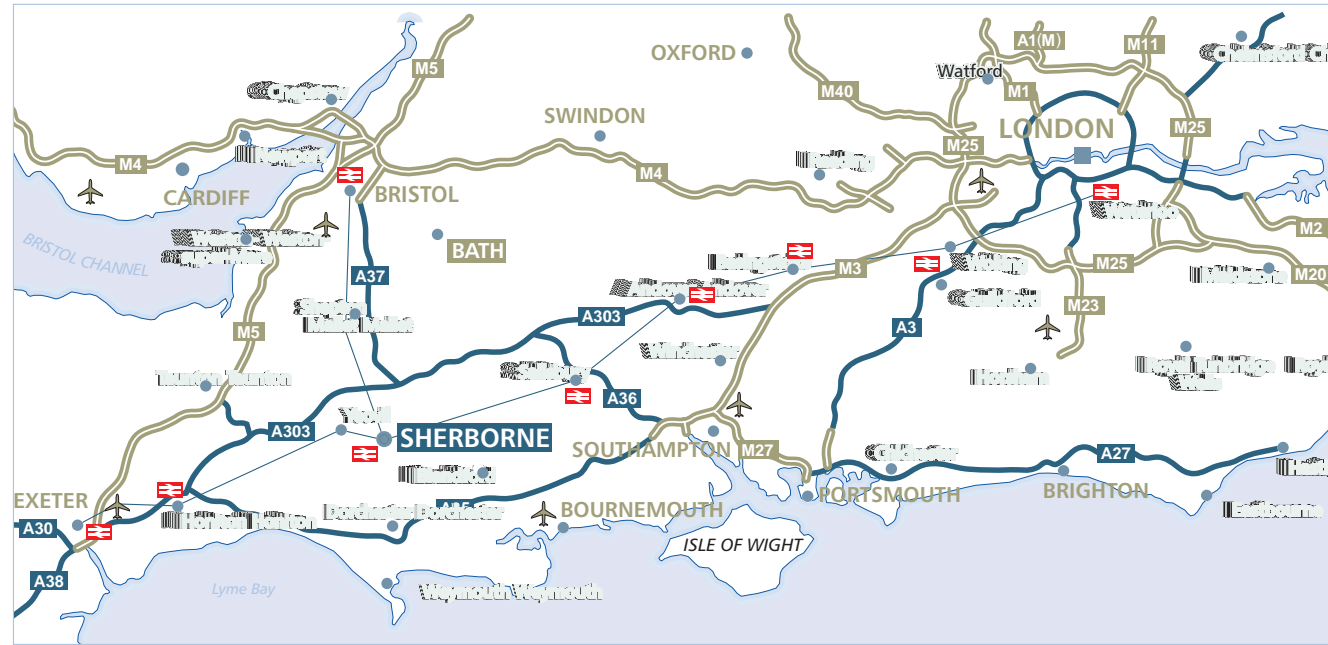

- 1 Aldhelmsted East
- 2 Footbridge
- 3 Aldhelmsted West
- 4 Dun Holme
- 5 Oxley Sports Centre
- 6 Dance Studio, Changing Rooms
- 7 Beddington Building & Learning Support
- 8 Beddington Lecture Theatre
- 9 Kenelm
- 10 Sports Pavilion
- 11 Reception & Main School
- 12 Library & Home Economics
- 13 Sixth Form, Higher Education & Careers Centre
- 14 Facilities Management
- 15 Marketing, Development & Old Girls Office
- 16 Bursary
- 17 Drama Studio
- 18 Modern Languages & EAL
- 19 Science Centre
- 20 Wingfield Digby
- 21 School Shop
- 22 Health Centre
- 23 Mulliner
- 24 The Tea Crate
- 25 White Lodge
- 26 Reader Harris
- 27 Art & Design
- 28 The Stuart Centre for Drama
- 29 The Merritt Centre for Music

Sherborne Girls
 Bradford Road
 Sherborne DT9 3QN
 01935 812245
 office@sherborne.com
sherborne.com

Location maps

SHERBORNE GIRLS 

Location Map

0 500 1000 metres

Postcode: DT9 3QN

Sherborne Girls
Bradford Road
Sherborne DT9 3QN
01935 812245
office@sherborne.com
sherborne.com