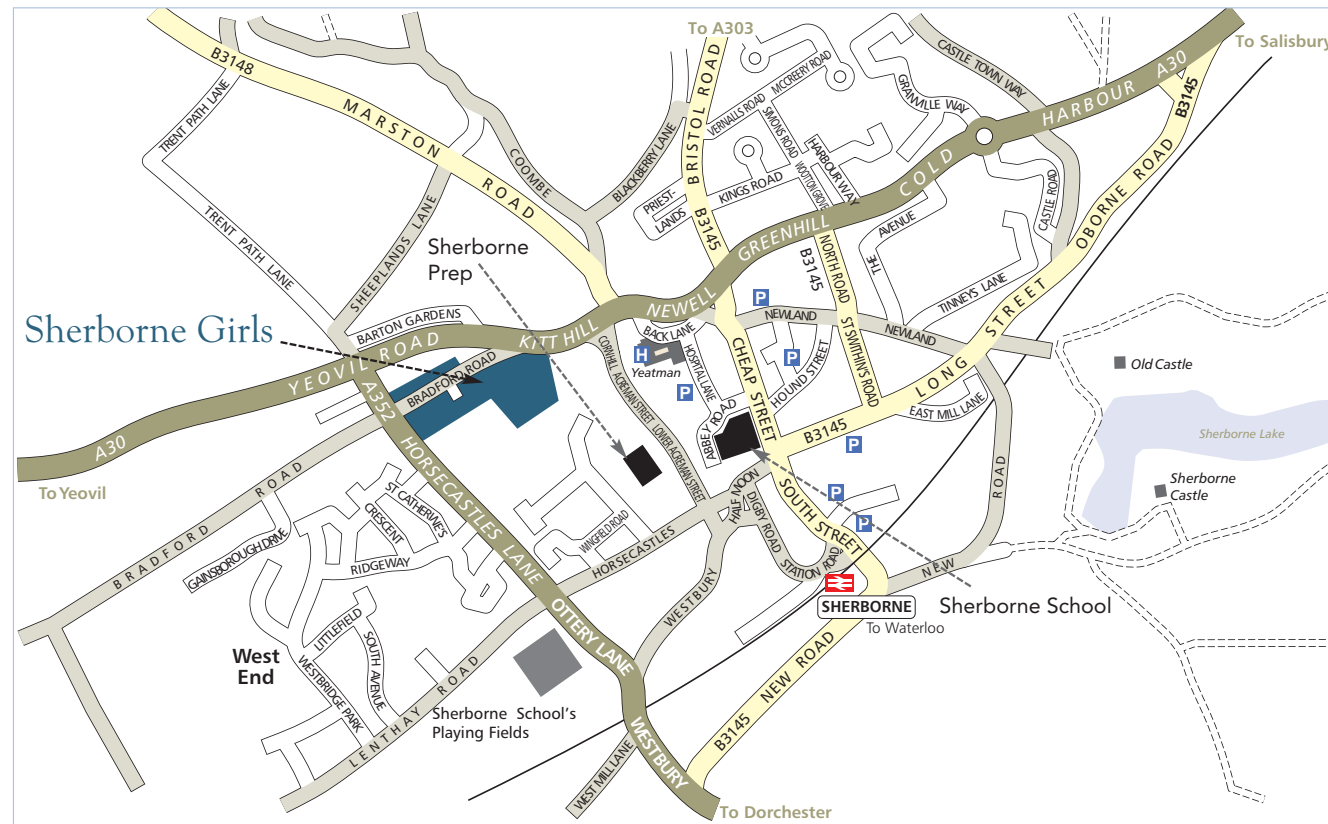

- 1 Aldhelmsted East
- 2 Footbridge
- 3 Aldhelmsted West
- 4 Dun Holme
- 5 Oxley Sports Centre
- 6 Dance Studio, Changing Rooms
- 7 Beddington Building & Learning Support
- 8 Beddington Lecture Theatre
- 9 Kenelm
- 10 Sports Pavilion
- 11 Reception & Main School
- 12 Library & Home Economics
- 13 Sixth Form, Higher Education & Careers Centre
- 14 Facilities Management
- 15 Marketing, Development & Old Girls Office
- 16 Bursary
- 17 Drama Studio
- 18 Modern Languages & EAL
- 19 Science Centre
- 20 Wingfield Digby
- 21 School Shop
- 22 Health Centre
- 23 Mulliner
- 24 The Tea Crate
- 25 White Lodge
- 26 Reader Harris
- 27 Art & Design
- 28 The Stuart Centre for Drama
- 29 The Merritt Centre for Music

Sherborne Girls
 Bradford Road
 Sherborne DT9 3QN
 01935 812245
 office@sherborne.com
sherborne.com

Location maps

SHERBORNE GIRLS 

Location Map

0 500 1000 metres

Postcode: DT9 3QN

Sherborne Girls
Bradford Road
Sherborne DT9 3QN
01935 812245
office@sherborne.com
sherborne.com