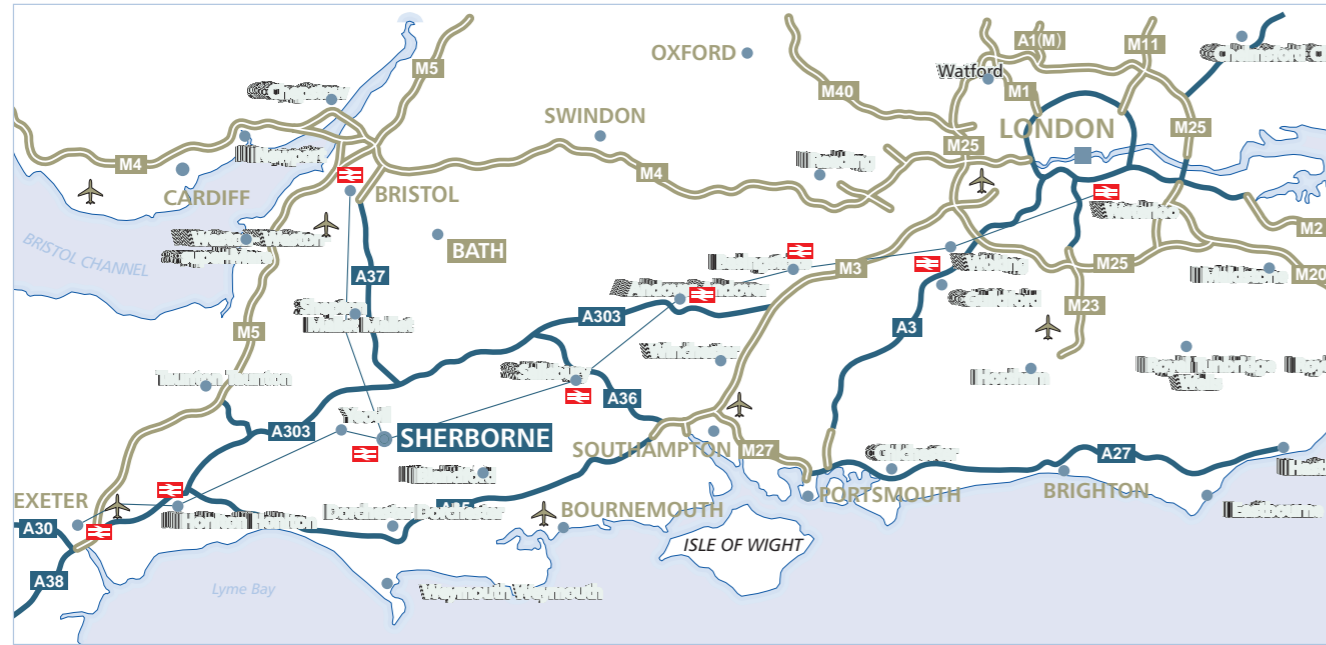

- 1 Aldhelmsted East
- 2 Footbridge
- 3 Aldhelmsted West
- 4 Dun Holme
- 5 Oxley Sports Centre
- 6 Dance Studio, Changing Rooms
- 7 Beddington Building & Learning Support
- 8 Beddington Lecture Theatre
- 9 Kenelm
- 10 Sports Pavilion
- 11 Reception & Main School
- 12 Library & Home Economics
- 13 Sixth Form, Higher Education & Careers Centre
- 14 Facilities Management
- 15 Marketing, Development & Old Girls Office
- 16 Bursary
- 17 Drama Studio
- 18 Modern Languages & EAL
- 19 Science Centre
- 20 Wingfield Digby
- 21 School Shop
- 22 Health Centre
- 23 Mulliner
- 24 The Tea Crate
- 25 White Lodge
- 26 Reader Harris
- 27 Art & Design
- 28 The Stuart Centre for Drama
- 29 The Merritt Centre for Music

Sherborne Girls
 Bradford Road
 Sherborne DT9 3QN
 01935 812245
 office@sherborne.com
sherborne.com

Location maps

SHERBORNE GIRLS 

Location Map

SHERBORNE GIRLS 

0 500 1000 metres

Postcode: DT9 3QN

Sherborne Girls
 Bradford Road
 Sherborne DT9 3QN
 01935 812245
 office@sherborne.com
sherborne.com