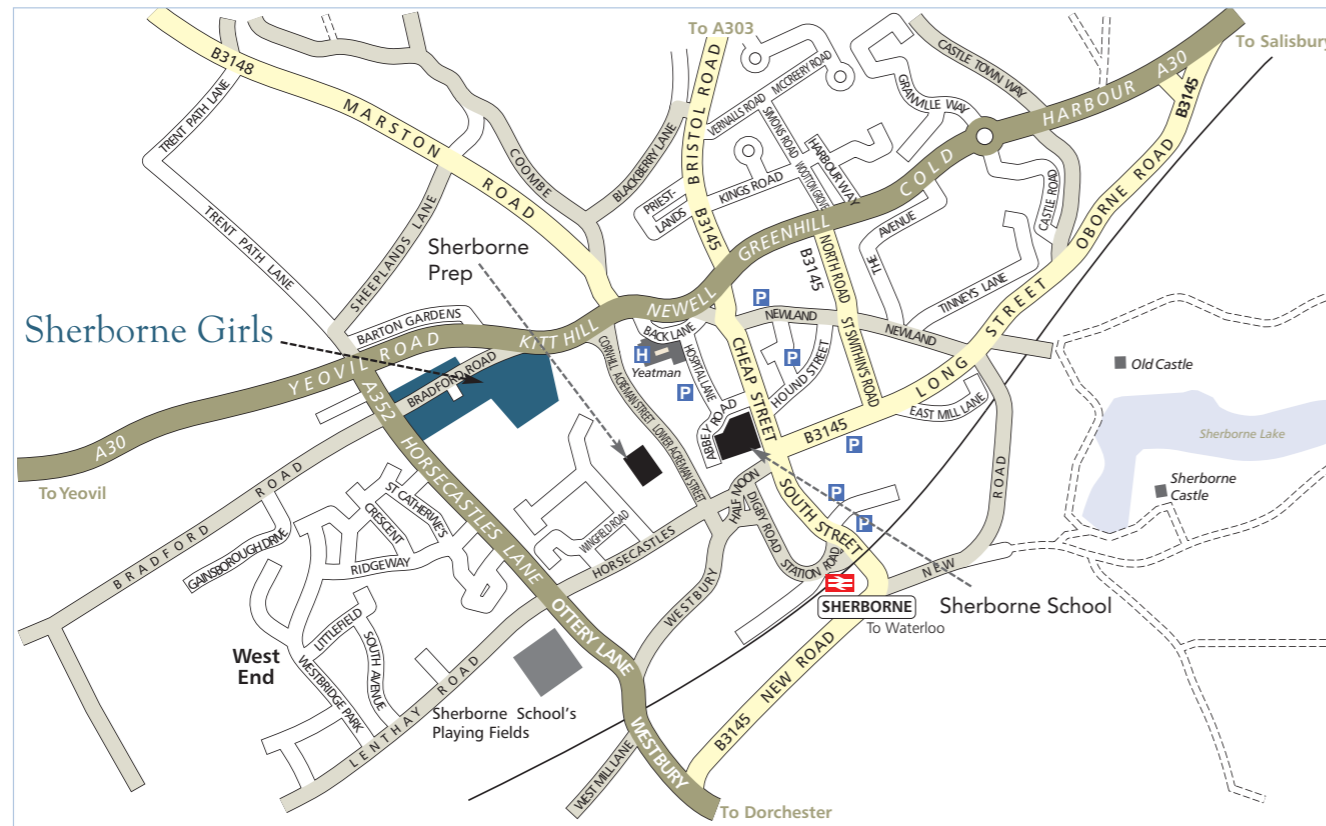

- 1 Aldhelmsted East
- 2 Footbridge
- 3 Aldhelmsted West
- 4 Dun Holme
- 5 Oxley Sports Centre
- 6 Dance Studio, Changing Rooms
- 7 Beddington Building & Learning Support
- 8 Beddington Lecture Theatre
- 9 Kenelm
- 10 Sports Pavilion
- 11 Reception & Main School
- 12 Library & Home Economics
- 13 Sixth Form, Higher Education & Careers Centre
- 14 Facilities Management
- 15 Marketing, Development & Old Girls Office
- 16 Bursary
- 17 Drama Studio
- 18 Modern Languages & EAL
- 19 Science Centre
- 20 Wingfield Digby
- 21 School Shop
- 22 Health Centre
- 23 Mulliner
- 24 The Tea Crate
- 25 White Lodge
- 26 Reader Harris
- 27 Art & Design
- 28 The Stuart Centre for Drama
- 29 The Merritt Centre for Music

Sherborne Girls
 Bradford Road
 Sherborne DT9 3QN
 01935 812245
 office@sherborne.com
sherborne.com

Location maps

SHERBORNE GIRLS 

Location Map

SHERBORNE GIRLS 

0 500 1000 metres

Postcode: DT9 3QN

Sherborne Girls
 Bradford Road
 Sherborne DT9 3QN
 01935 812245
 office@sherborne.com
sherborne.com