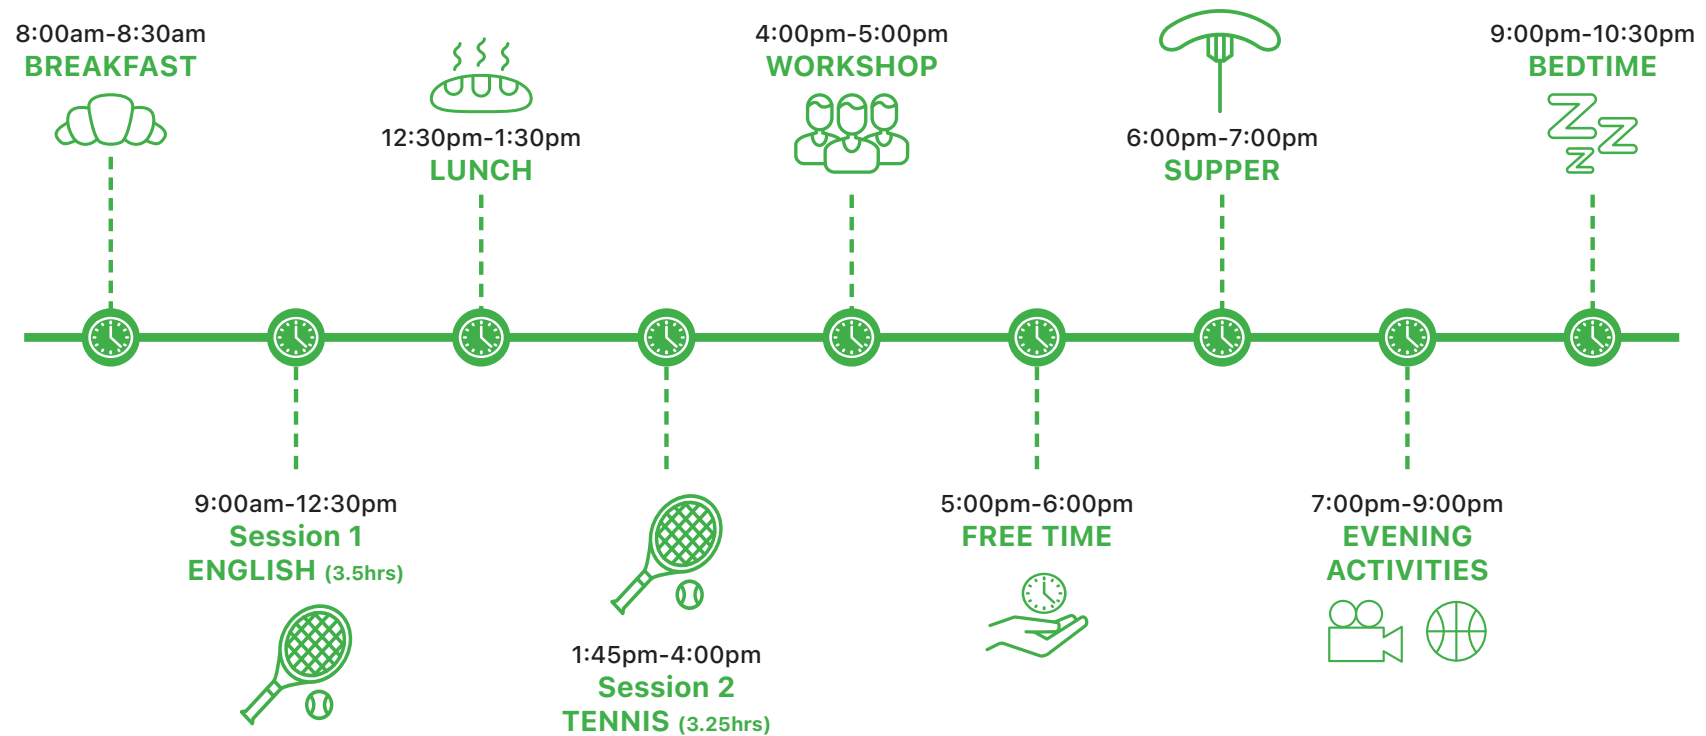

Book at worldwide lowest price at:

<https://www.languagecourse.net/school-sherborne-language-school-sherborne.php3>

+1 646 503 18 10
 +31 858880253

+44 330 124 03 17
 +7 4995000466

+34 93 220 38 75
 +46 844 68 36 76
 +81 (50) 50507957

+33 1-78416974
 +47 219 30 570
 +55 213 958 08 76

+41 225 180 700
 +45 898 83 996
 +86 183 2705 9463

+49 221 747 40042
 +39 800 934 127

+43 720116182
 +48 223 988 072