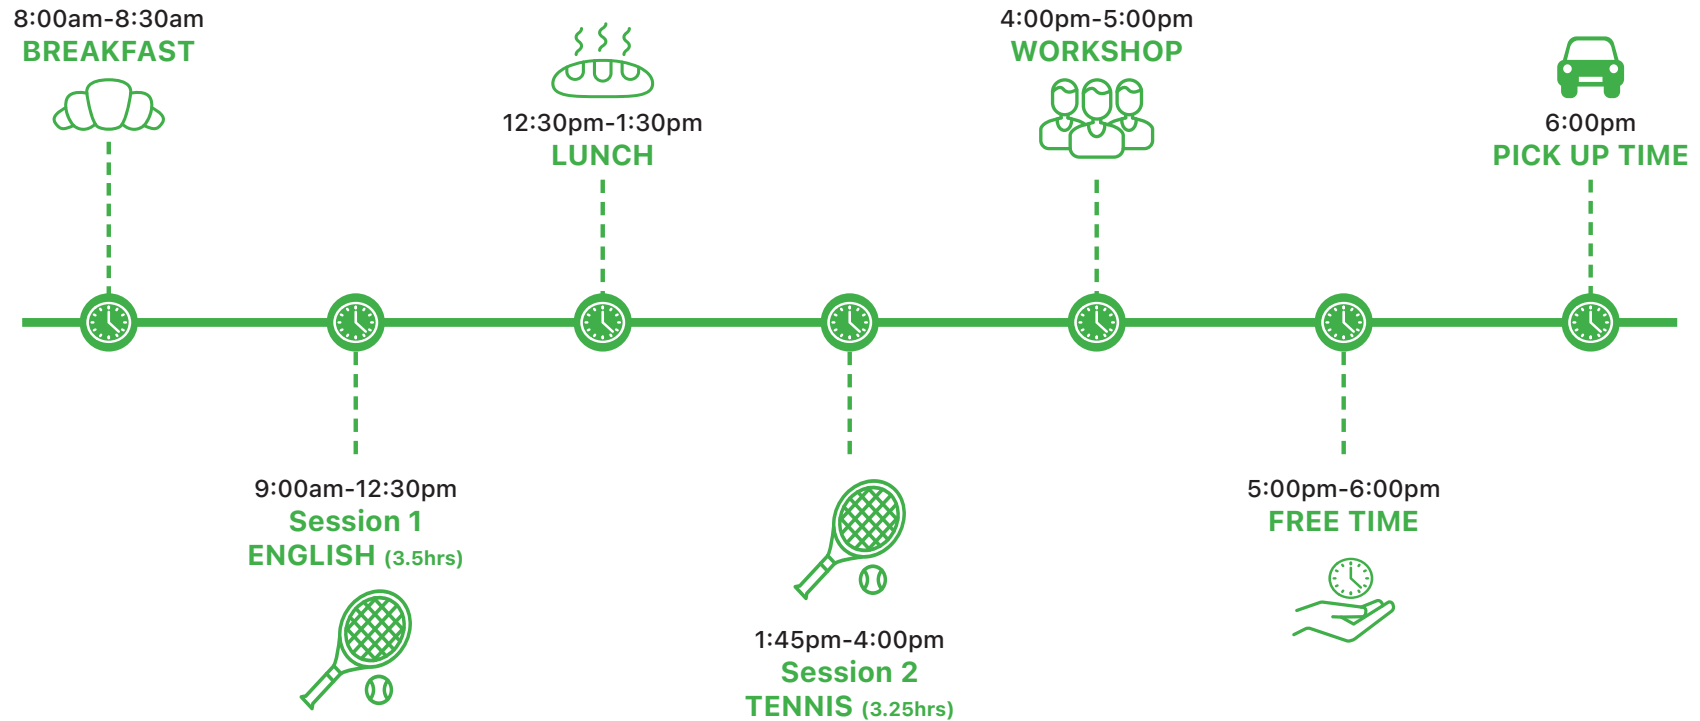

LanguageCourse.net Book at worldwide lowest price at:

<https://www.languagecourse.net/school-sherborne-language-school-sherborne.php3>

+1 646 503 18 10
 +31 858880253

+44 330 124 03 17
 +7 4995000466

+34 93 220 38 75
 +46 844 68 36 76
 +81 (50) 50507957

+33 1-78416974
 +47 219 30 570
 +55 213 958 08 76

+41 225 180 700
 +45 898 83 996
 +86 183 2705 9463

+49 221 747 40042
 +39 800 934 127

+43 720116182
 +48 223 988 072