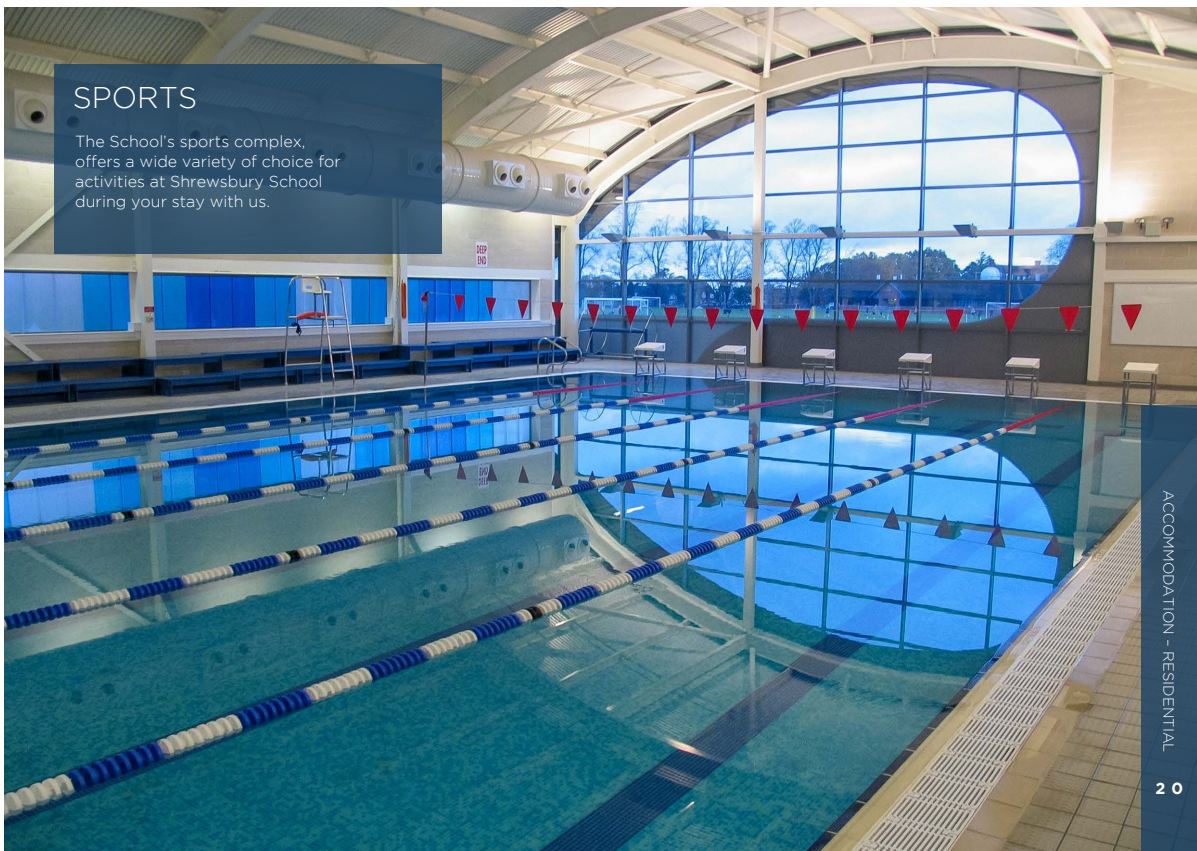

SPORTS

The School's sports complex, offers a wide variety of choice for activities at Shrewsbury School during your stay with us.

ACCOMMODATION – RESIDENTIAL

20

Book at worldwide lowest price at:

<https://www.languagecourse.net/school-severnvalet-academy-junior-academy-shrewsbury.php3>

+1 646 503 18 10

+31 858880253

+44 330 124 03 17

+7 4995000466

+34 93 220 38 75

+46 844 68 36 76

+81 (50) 50507957

+33 1-78416974

+47 219 30 570

+55 213 958 08 76

+41 225 180 700

+45 898 83 996

+86 183 2705 9463

+49 221

+39 800

743 700426182

988 223 988 072