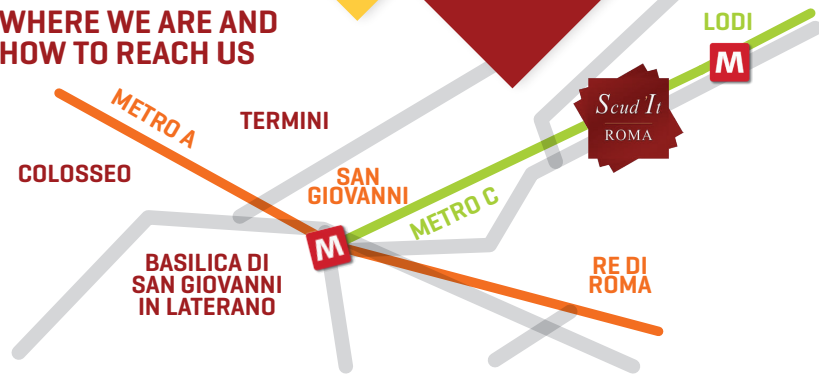

WHERE WE ARE AND HOW TO REACH US

We are located in the centre of Rome, at Via La Spezia 34, very close to Basilica di San Giovanni in Laterano and to various metro stations.

INTERNET

SCUDIT

www.scudit.net