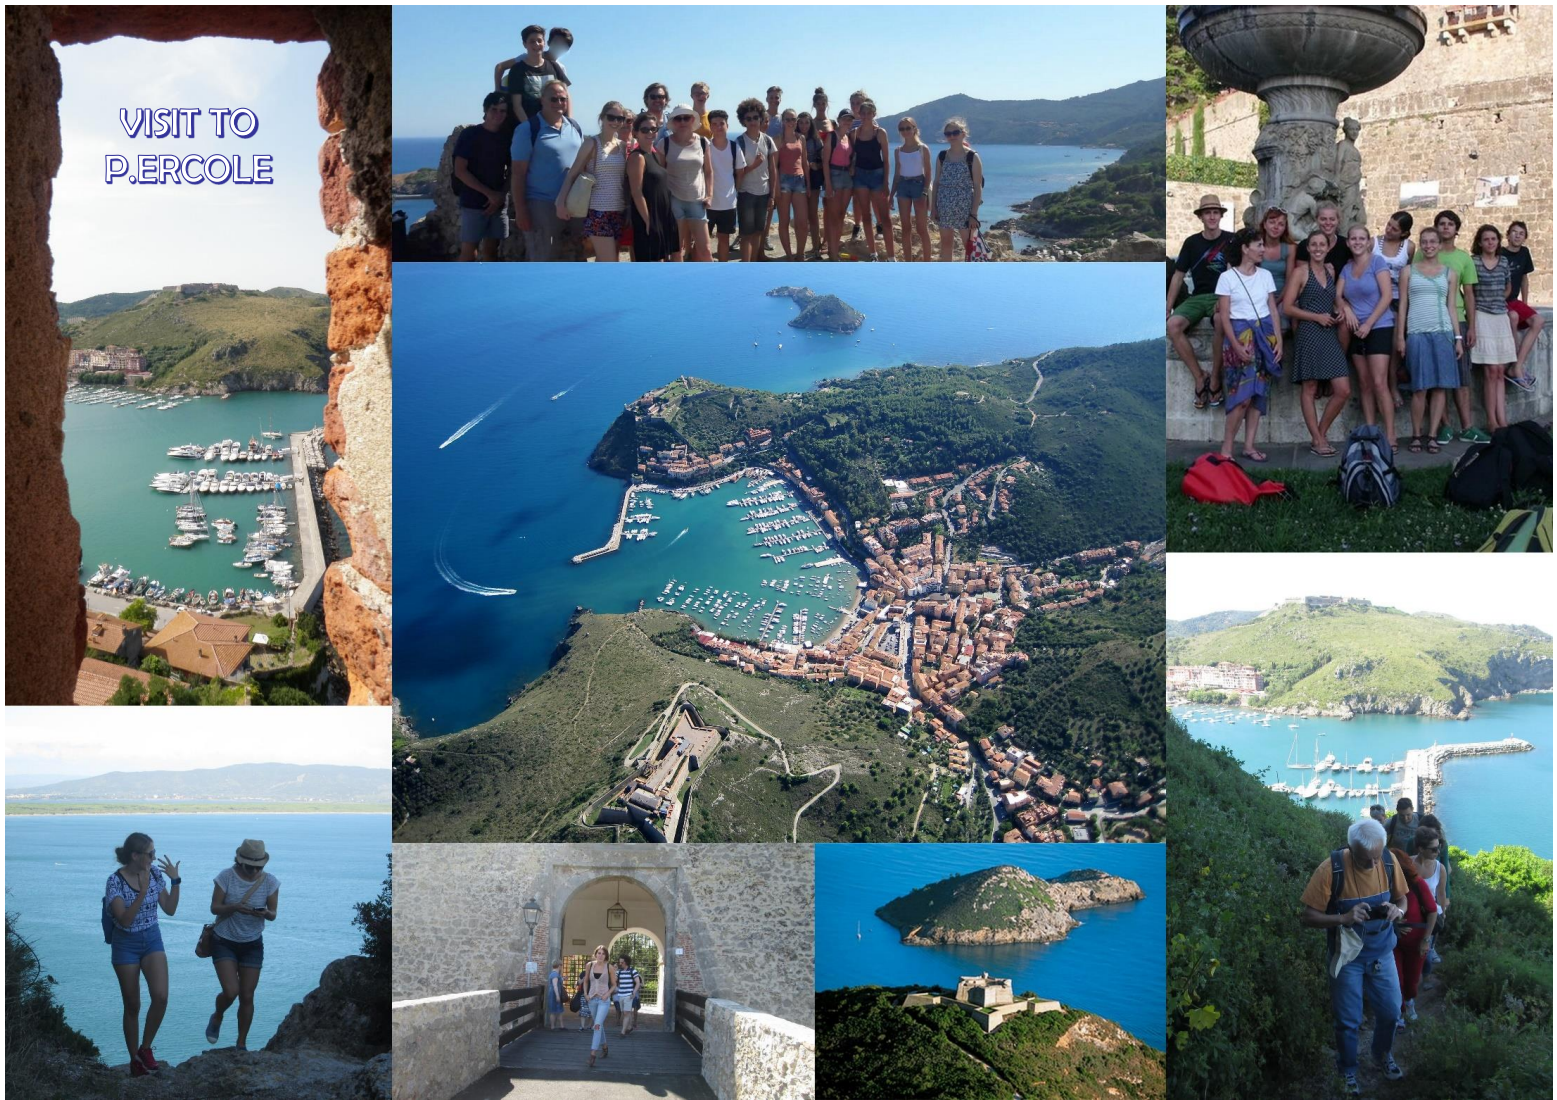

LanguageCourse.net Book at worldwide lowest price at:
<https://www.languagecourse.net/school-orbitingua-orbetello.php3>

+1 646 503 18 10
+31 858880253

+44 330 124 03 17
+7 4995000466

+34 93 220 38 75
+46 844 68 36 76
+81 (50) 50507957

+33 1-78416974
+47 219 30 570
+55 213 958 08 76

+41 225 180 700
+45 898 83 996
+86 183 2705 9463

+49 221 747 40042
+39 800 934 127

+43 720116182
+48 223 988 072