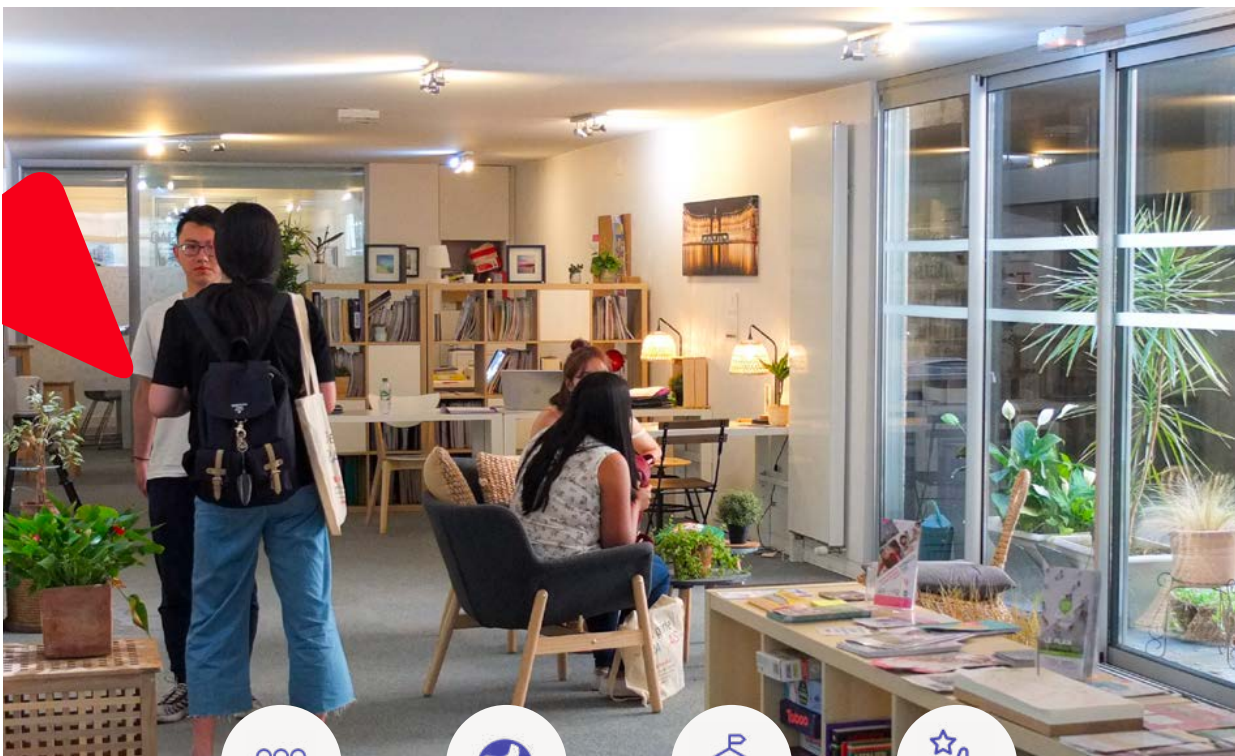

420
students
taught per year

55
nationalities

2014
the year the school
was started

96%
satisfaction rate

Certified centre

French exam
centre

Open all year

14
people at your
disposition

LanguageCourse.net Book at worldwide lowest price at:

<https://www.languagecourse.net/school-newdeal-bordeaux.php3>

🇺🇸 +1 646 503 18 10
🇺🇸 +31 858880253
7201 18182

🇬🇧 +44 330 124 03 17
🇧🇪 +7 4995000466

🇸🇪 +34 93 220 38 75
🇩🇪 +46 844 68 36 76
☎ +81 (50) 50507957

🇫🇷 +33 1-78416974
🇫🇷 +47 219 30 570
🇩🇪 +55 213 958 08 76

🇨🇭 +41 225 180 700
🇨🇭 +45 898 83 996
🇨🇭 +86 183 2705 9463

🇩🇪 +49 221 747 40042
🇮🇹 +39 800 934 127

🇩🇪 +43
🇩🇪 +48 223

988 072