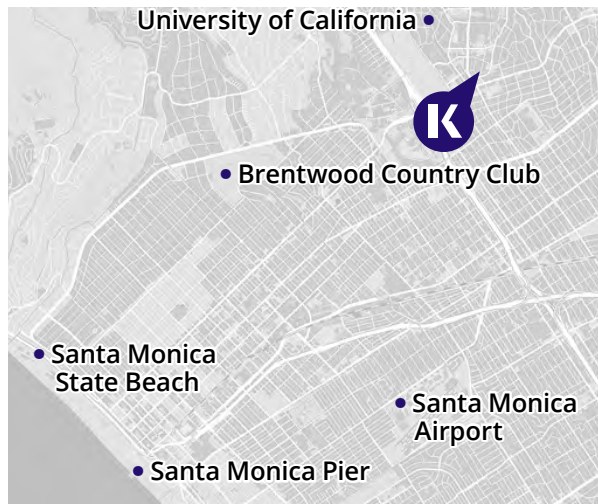

Gerald R
Kaplan Chicago student from the Philippines

For more information: kaplaninternational.com

BACK TO INDEX

WELCOME TO HOLLYWOOD!

Learn English in the glamorous City of Angels at our well-connected school — just a short bus ride away from the gorgeous beaches of Santa Monica. Los Angeles is a vibrant city to learn in, where the sun never stops shining and the adventure never ends.

REASONS TO STUDY HERE

- Study in Westwood, just minutes away from the UCLA campus
- Take part in our fun-packed social program which includes beach-side bike tours, surfing lessons, and sports
- Enjoy trips to Disneyland, Universal Studios, San Francisco, Las Vegas and more
- Any sports fans out there? You can catch an LA Lakers game!

[Click here](#) to see Los Angeles's courses

HOW TO FIND US:

1100 Glendon Avenue Los Angeles, CA 90024
kaplan.to/westwood
@kaplanwestwood

CONTACT US

"The thing I liked the most was making a lot of friends from other countries and learning about different cultures."