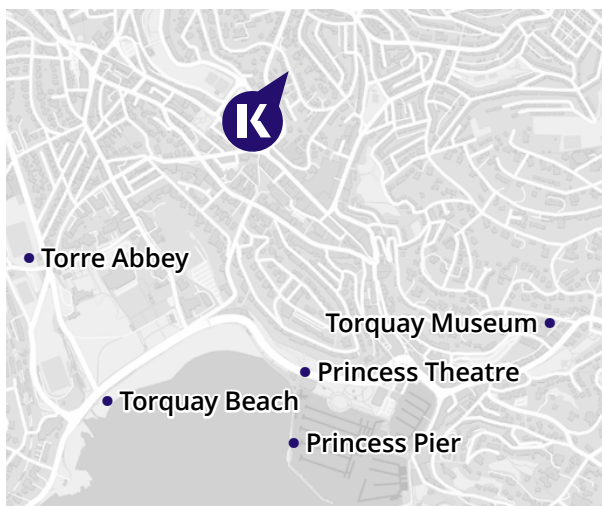

WHERE THE UK MEETS THE MEDITERRANEAN!

Torquay is physical proof that the UK has great beaches! This quaint coastal town combines all the charm of the English seaside with a Mediterranean spirit! One day you'll be enjoying afternoon tea with your friends, and the next you'll be lying on a sandy beach or swimming in the sea! How many schools can promise that?

REASONS TO STUDY HERE

- Kaplan Torquay has extensive school grounds, including a private swimming pool, and is just a five-minute walk from the town center
- Take part in school trips to Kents Cavern, Torre Abbey, the UNESCO Urban Geopark, and Splashdown Quaywest
- Uncover the mysteries of Agatha Christie on a guided tour

[Click here](#) to see Torquay's courses

HOW TO FIND US:

30 Ash Hill Road, Torquay, TQ1 3HZ
kaplan.to/torquay
[@kaplantorquay](https://www.instagram.com/kaplantorquay)

CONTACT US

"I have had a wonderful time with Kaplan in Torquay. I have met many lovely people from different cultures."

Pilar A G
Kaplan Torquay student from Chile

For more information: kaplaninternational.com

BACK TO INDEX

61