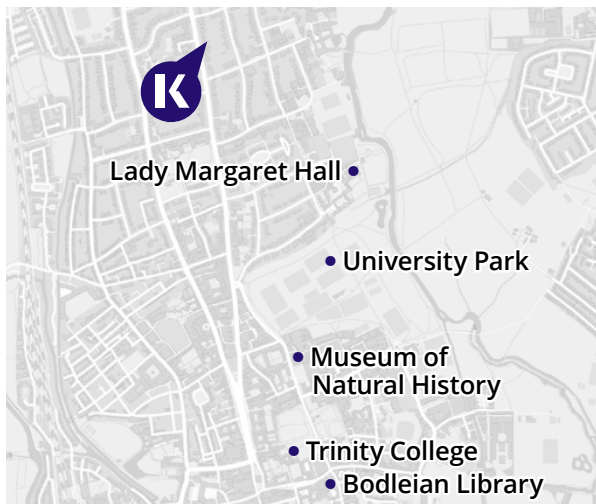

COMBINE MAGIC AND ACADEMIA WITH OXFORD!

Want to pretend you're going to Hogwarts instead? Then study English in this magical city full of ancient libraries, Gothic walkways and medieval colleges that have been nurturing great minds for centuries — and yours could be next. Let Kaplan Oxford take you on a trip through time (and worlds!)

REASONS TO STUDY HERE

- Study in a large Edwardian house, just five minutes by bus or bike from the town center
- Expand your knowledge at the Ashmolean and Natural History Museums
- Become inspired at the famous Christchurch and other University Colleges
- Relax in the sunshine at the University Parks and South Park

[Click here](#) to see Oxford's courses

HOW TO FIND US:

108 Banbury Road, Oxford, OX2 6JU
kaplan.to/oxford
[@kaplanoxford](#)

CONTACT US

"The school offers small, academically challenging classes with dedicated teachers who really care about learning. The Kaplan clubs and activities enriched my life and helped me form lasting friendships."

Yusheng L
Kaplan Oxford student from China

For more information: kaplaninternational.com

BACK TO INDEX

60