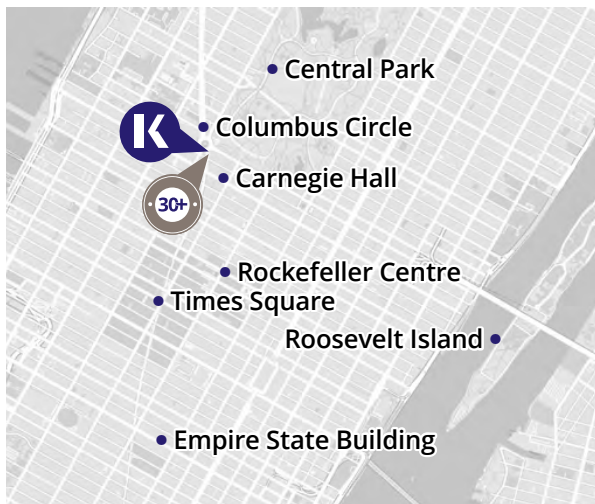

HAVE A CITY ADVENTURE IN THE BIG APPLE

New York, New York, it's the city where dreams are made of... hopefully your dreams! As the city that never sleeps, you'll never be short of things to do: the Empire State Building, dinner in Hell's Kitchen, watching the New York Knicks... your schedule is full already!

REASONS TO STUDY HERE

- Kaplan New York is right next door to Central Park and close to MOMA (Museum of Modern Art), Times Square and the Rockefeller Center!
- See a real-life Broadway show as part of a wide variety of activities organized by the school
- Take a boat cruise around the iconic Statue of Liberty at the weekend

Over the age of 30? Attend our New York 30+ school with dedicated learning spaces and study with professionals just like you!

[Click here](#) to see New York's courses

HOW TO FIND US:

5 Columbus Circle,
1790 Broadway New York, NY 10019
kaplan.to/central-park | @kaplannyc

CONTACT US

"I chose Kaplan in New York because it's one of the largest language schools and offers a well-structured schedule with detailed English levels, making it ideal for studying. I am very satisfied with my progress."

Bohyeon K
Kaplan New York student from South Korea

For more information: kaplaninternational.com

[BACK TO INDEX](#)