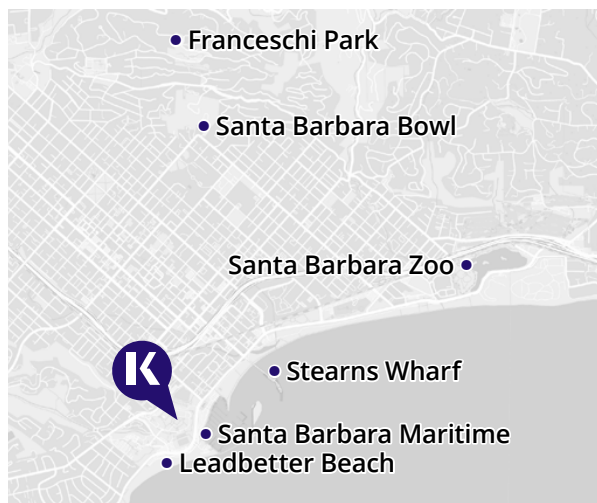

SANTA BARBARA

Find out more [here](#)

SUN, SURF, AND GOOD WINE – SANTA BARBARA HAS IT ALL!

Relax on the sandy beaches of Santa Barbara when you study at our beach-front school! One minute you're practicing your English grammar in class, and the next you're hitting the waves with your surfboard! And when you're chilling by the ocean, the city's many festivals will keep you occupied at the weekend!

REASONS TO STUDY HERE

- Conveniently located on the Santa Barbara City College campus with views of the Pacific Ocean!
- Take advantage of the nearby transport hubs with bus and rail connections across the city and beyond
- Enjoy a thrilling social program that includes surfing lessons and beach volleyball
- Go on exciting weekend trips to San Francisco

[Click here](#) see Santa Barbara's courses

HOW TO FIND US:

721 Cliff Drive, ECC 16 Santa Barbara, CA 93109
kaplan.to/santabarbara
@kaplansantabarbara

CONTACT US

"I can only thank Kaplan for providing me with this experience in these 1 year of the course, not only inside the classroom but also the immersion outside of it."

Hitchley D
Kaplan Santa Barbara student from Brazil

For more information: kaplaninternational.com

[BACK TO INDEX](#)

46

Book at worldwide lowest price at:
<https://www.languagecourse.net/school-kaplan-international-languages-liverpool.php3>

+1 646 503 18 10

+44 330 124 03 17

+34 93 220 38 75

+33 1-78416974

+41 225 180 700

+49 221 747 40042

+43 720116182

+31 858880253

+7 4995000466

+46 844 68 36 76

+47 219 30 570

+45 898 83 996

+39 800 934 127

+48 223 988 072

+81 (50) 50507957

+55 213 958 08 76

+86 183 2705 9463