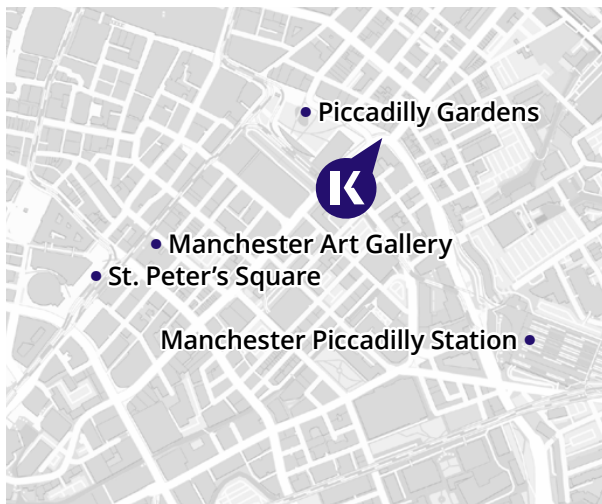

REASONS TO STUDY HERE

- Kaplan Liverpool is centrally located and is just a two-minute walk from Moorfields underground station
- Take a tour around the iconic Anfield Stadium, and maybe catch a game after!
- Enjoy live music at the hip Cavern Club

REASONS TO STUDY HERE

- Kaplan Manchester is based in the vibrant Northern Quarter of the city center, a favorite haunt of artists, DJs and indie bands
- We're also steps away from the nearest bus stop – and even better, bus travel around the city center is free
- Enjoy tours around Media City and the iconic Etihad Stadium (perfect for sports-lovers)

[Click here](#) to see Manchester's courses

HOW TO FIND US:

1 Portland Street, 6th Floor, Manchester, M1 3BE
kaplan.to/manchester
[@kaplan.manchester](#)

CONTACT US

"I love Manchester! It's not too big or too small, you can find everything you need and the people are really friendly too."