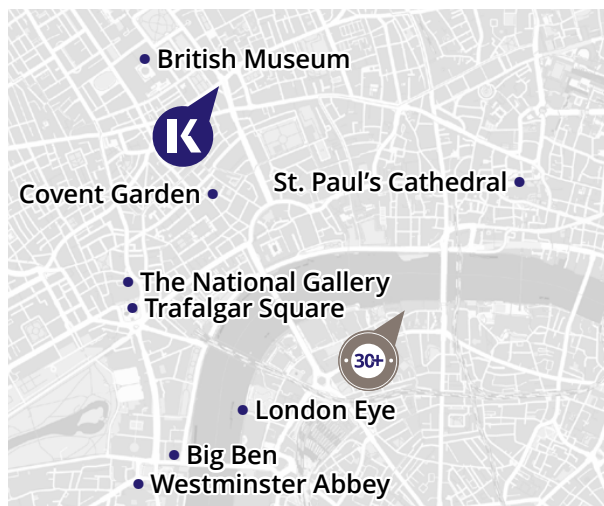

THE UK CAPITAL OF CULTURE WANTS YOU!

London — it's one of the most iconic cities in the world and the capital of England, so you know the English language education here is "top-notch"! But what you might not know is that it is a melting-pot city full of diverse cultures and nationalities. No matter who you are, you're always welcome!

REASONS TO STUDY HERE

- Study at our school close to the British Museum and London's famous Covent Garden market!
- Enjoy trips and tours to nearby attractions including Notting Hill, Camden Market, Big Ben, Buckingham Palace, and Oxford Street!

Over the age of 30? Attend our London 30+ school with dedicated learning spaces and study with professionals just like you!

[Click here](#) to see London's courses

HOW TO FIND US:

30+ School: Palace House, 3 Cathedral St, London, SE1 9DE

3-4 Southampton Place, London, WC1A 2DA
kaplan.to/coventgarden
[@kaplan_coventgarden](https://www.instagram.com/kaplan_coventgarden)

[CONTACT US](#)

"The lesson structure was designed to enable everyone to participate and we feel that our speaking and listening skills have improved! At Kaplan, all staff and teachers are sweet and supportive."

Nao N
Kaplan London student from Japan

For more information: kaplaninternational.com

[BACK TO INDEX](#)