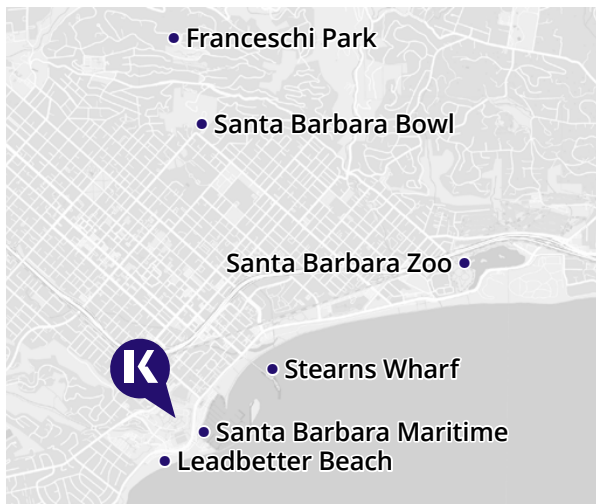

SANTA BARBARA

Find out more [here](#)

SUN, SURF, AND GOOD WINE – SANTA BARBARA HAS IT ALL!

Relax on the sandy beaches of Santa Barbara when you study at our beach-front school! One minute you're practicing your English grammar in class, and the next you're hitting the waves with your surfboard! And when you're chilling by the ocean, the city's many festivals will keep you occupied at the weekend!

REASONS TO STUDY HERE

- Conveniently located on the Santa Barbara City College campus with views of the Pacific Ocean!
- Take advantage of the nearby transport hubs with bus and rail connections across the city and beyond
- Enjoy a thrilling social program that includes surfing lessons and beach volleyball
- Go on exciting weekend trips to San Francisco

[Click here](#) see Santa Barbara's courses

HOW TO FIND US:

721 Cliff Drive, ECC 16 Santa Barbara, CA 93109
kaplan.to/santabarbara
@kaplansantabarbara

CONTACT US

"I can only thank Kaplan for providing me with this experience in these 1 year of the course, not only inside the classroom but also the immersion outside of it."

Hitchley D
Kaplan Santa Barbara student from Brazil

For more information: kaplaninternational.com

[BACK TO INDEX](#)

46

Book at worldwide lowest price at:
<https://www.languagecourse.net/school-kaplan-international-languages-liverpool.php3>

+1 646 503 18 10
 +31 858880253

+44 330 124 03 17
 +7 4995000466

+34 93 220 38 75
 +46 844 68 36 76

+81 (50) 50507957

+33 1-78416974
 +47 219 30 570

+55 213 958 08 76

+41 225 180 700
 +45 898 83 996

+86 183 2705 9463

+49 221 747 40042
 +39 800 934 127

+43 720116182
 +48 223 988 072