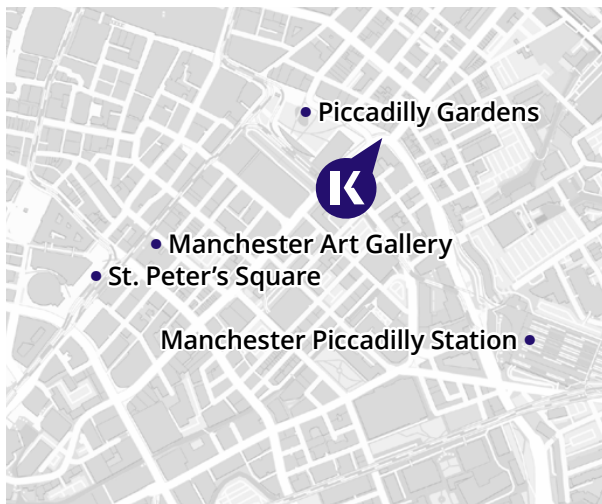

REASONS TO STUDY HERE

- Kaplan Liverpool is centrally located and is just a two-minute walk from Moorfields underground station
- Take a tour around the iconic Anfield Stadium, and maybe catch a game after!
- Enjoy live music at the hip Cavern Club

Nao N
Kaplan London student from Japan

For more information: kaplaninternational.com

[BACK TO INDEX](#)

A STUDENT HAVEN WITH EXCELLENT NIGHTLIFE

If ever there was a city built for students — it's Manchester! Full of energy, creativity and pride, this northern British city has a thriving student community and the fastest growing food and drink scene in the country!

REASONS TO STUDY HERE

- Kaplan Manchester is based in the vibrant Northern Quarter of the city center, a favorite haunt of artists, DJs and indie bands
- We're also steps away from the nearest bus stop – and even better, bus travel around the city center is free
- Enjoy tours around Media City and the iconic Etihad Stadium (perfect for sports-lovers)

[Click here](#) to see Manchester's courses

HOW TO FIND US:

1 Portland Street, 6th Floor, Manchester, M1 3BE
kaplan.to/manchester
[@kaplan.manchester](https://www.instagram.com/kaplan.manchester)

CONTACT US