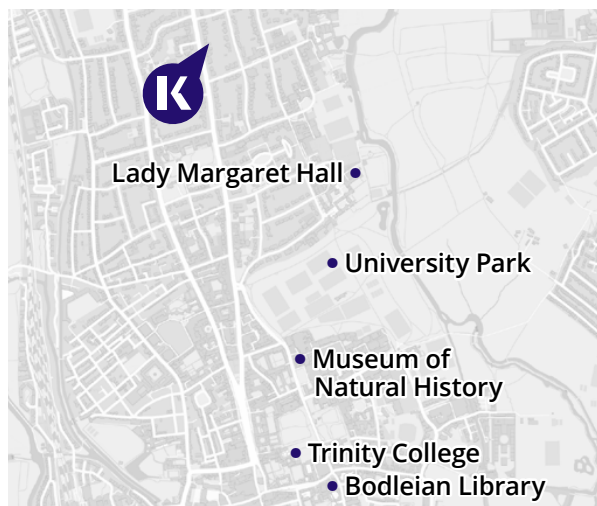

COMBINE MAGIC AND ACADEMIA WITH OXFORD!

Want to pretend you're going to Hogwarts instead? Then study English in this magical city full of ancient libraries, Gothic walkways and medieval colleges that have been nurturing great minds for centuries — and yours could be next. Let Kaplan Oxford take you on a trip through time (and worlds!)

REASONS TO STUDY HERE

- Study in a large Edwardian house, just five minutes by bus or bike from the town center
- Expand your knowledge at the Ashmolean and Natural History Museums
- Become inspired at the famous Christchurch and other University Colleges
- Relax in the sunshine at the University Parks and South Park

[Click here](#) to see Oxford's courses

HOW TO FIND US:

108 Banbury Road, Oxford, OX2 6JU
kaplan.to/oxford
[@kaplanoxford](#)

CONTACT US

"The school offers small, academically challenging classes with dedicated teachers who really care about learning. The Kaplan clubs and activities enriched my life and helped me form lasting friendships."

Yusheng L
Kaplan Oxford student from China

For more information: kaplaninternational.com

BACK TO INDEX

60