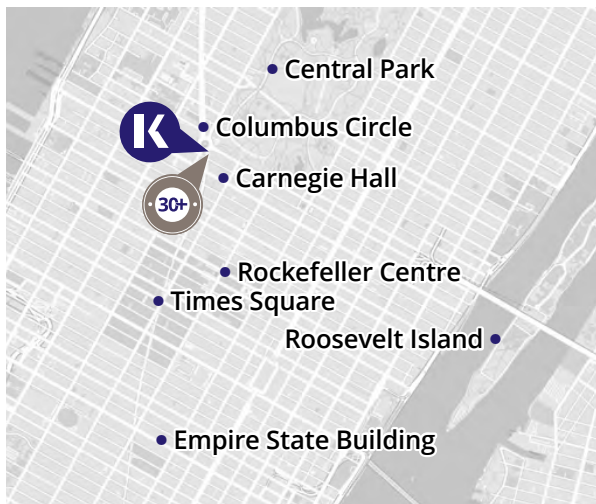

HAVE A CITY ADVENTURE IN THE BIG APPLE

New York, New York, it's the city where dreams are made of... hopefully your dreams! As the city that never sleeps, you'll never be short of things to do: the Empire State Building, dinner in Hell's Kitchen, watching the New York Knicks... your schedule is full already!

REASONS TO STUDY HERE

- Kaplan New York is right next door to Central Park and close to MOMA (Museum of Modern Art), Times Square and the Rockefeller Center!
- See a real-life Broadway show as part of a wide variety of activities organized by the school
- Take a boat cruise around the iconic Statue of Liberty at the weekend

Over the age of 30? Attend our New York 30+ school with dedicated learning spaces and study with professionals just like you!

[Click here](#) to see New York's courses

HOW TO FIND US:

5 Columbus Circle,
1790 Broadway New York, NY 10019
kaplan.to/central-park | @kaplannyc

CONTACT US

"I chose Kaplan in New York because it's one of the largest language schools and offers a well-structured schedule with detailed English levels, making it ideal for studying. I am very satisfied with my progress."

Bohyeon K
Kaplan New York student from South Korea

For more information: kaplaninternational.com

[BACK TO INDEX](#)