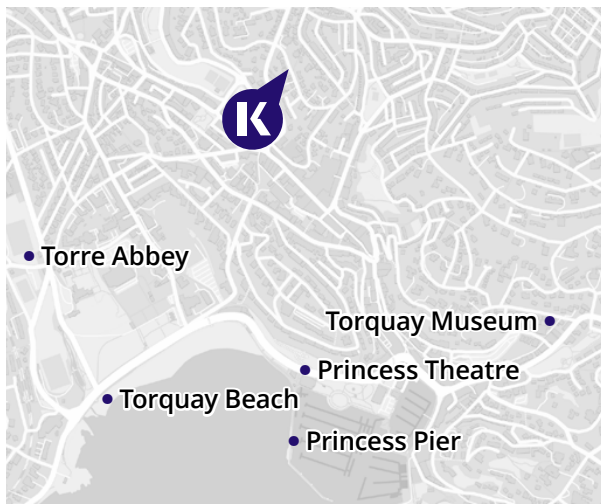

WHERE THE UK MEETS THE MEDITERRANEAN!

Torquay is physical proof that the UK has great beaches! This quaint coastal town combines all the charm of the English seaside with a Mediterranean spirit! One day you'll be enjoying afternoon tea with your friends, and the next you'll be lying on a sandy beach or swimming in the sea! How many schools can promise that?

REASONS TO STUDY HERE

- Kaplan Torquay has extensive school grounds, including a private swimming pool, and is just a five-minute walk from the town center
- Take part in school trips to Kents Cavern, Torre Abbey, the UNESCO Urban Geopark, and Splashdown Quaywest
- Uncover the mysteries of Agatha Christie on a guided tour

[Click here](#) to see Torquay's courses

HOW TO FIND US:

30 Ash Hill Road, Torquay, TQ1 3HZ
kaplan.to/torquay
[@kaplantorquay](https://www.instagram.com/kaplantorquay)

CONTACT US

"I have had a wonderful time with Kaplan in Torquay. I have met many lovely people from different cultures."

Pilar A G
Kaplan Torquay student from Chile

For more information: kaplaninternational.com

[BACK TO INDEX](#)