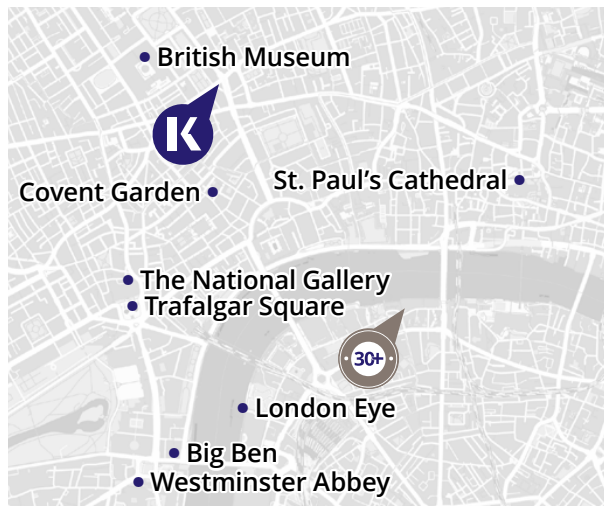

THE UK CAPITAL OF CULTURE WANTS YOU!

London — it's one of the most iconic cities in the world and the capital of England, so you know the English language education here is "top-notch"! But what you might not know is that it is a melting-pot city full of diverse cultures and nationalities. No matter who you are, you're always welcome!

REASONS TO STUDY HERE

- Study at our school close to the British Museum and London's famous Covent Garden market!
- Enjoy trips and tours to nearby attractions including Notting Hill, Camden Market, Big Ben, Buckingham Palace, and Oxford Street!

Over the age of 30? Attend our London 30+ school with dedicated learning spaces and study with professionals just like you!

[Click here](#) to see London's courses

HOW TO FIND US:

30+ School: Palace House, 3 Cathedral St, London, SE1 9DE

3-4 Southampton Place, London, WC1A 2DA
kaplan.to/coventgarden
@kaplan_coventgarden

[CONTACT US](#)

"The lesson structure was designed to enable everyone to participate and we feel that our speaking and listening skills have improved! At Kaplan, all staff and teachers are sweet and supportive."

Nao N
Kaplan London student from Japan

For more information: kaplaninternational.com

[BACK TO INDEX](#)