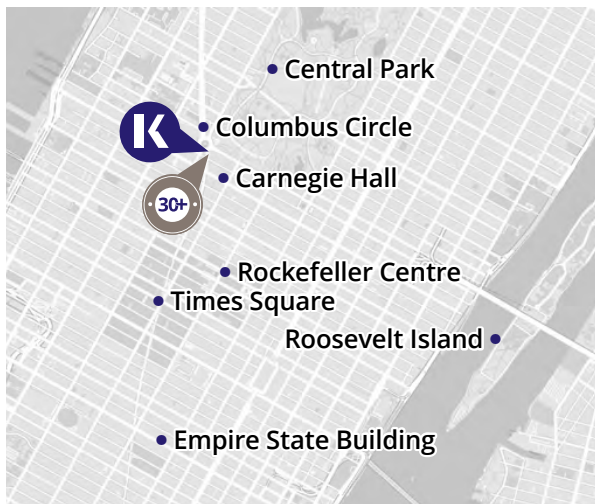

HAVE A CITY ADVENTURE IN THE BIG APPLE

New York, New York, it's the city where dreams are made of... hopefully your dreams! As the city that never sleeps, you'll never be short of things to do: the Empire State Building, dinner in Hell's Kitchen, watching the New York Knicks... your schedule is full already!

REASONS TO STUDY HERE

- Kaplan New York is right next door to Central Park and close to MOMA (Museum of Modern Art), Times Square and the Rockefeller Center!
- See a real-life Broadway show as part of a wide variety of activities organized by the school
- Take a boat cruise around the iconic Statue of Liberty at the weekend

Over the age of 30? Attend our New York 30+ school with dedicated learning spaces and study with professionals just like you!

[Click here](#) to see New York's courses

HOW TO FIND US:

5 Columbus Circle,
1790 Broadway New York, NY 10019
kaplan.to/central-park | [@kaplannyc](#)

CONTACT US

"I chose Kaplan in New York because it's one of the largest language schools and offers a well-structured schedule with detailed English levels, making it ideal for studying. I am very satisfied with my progress."

Bohyeon K
Kaplan New York student from South Korea

For more information: kaplaninternational.com

[BACK TO INDEX](#)