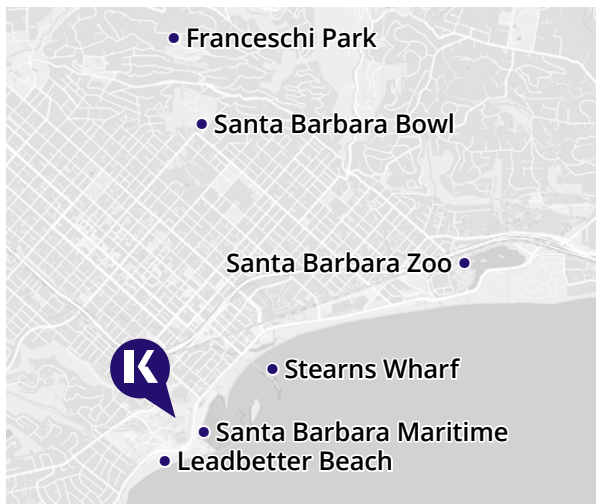

SANTA BARBARA

Find out more [here](#)

SUN, SURF, AND GOOD WINE – SANTA BARBARA HAS IT ALL!

Relax on the sandy beaches of Santa Barbara when you study at our beach-front school! One minute you're practicing your English grammar in class, and the next you're hitting the waves with your surfboard! And when you're chilling by the ocean, the city's many festivals will keep you occupied at the weekend!

REASONS TO STUDY HERE

- Conveniently located on the Santa Barbara City College campus with views of the Pacific Ocean!
- Take advantage of the nearby transport hubs with bus and rail connections across the city and beyond
- Enjoy a thrilling social program that includes surfing lessons and beach volleyball
- Go on exciting weekend trips to San Francisco

[Click here](#) see Santa Barbara's courses

HOW TO FIND US:

721 Cliff Drive, ECC 16 Santa Barbara, CA 93109
kaplan.to/santabarbara
@kaplansantabarbara

CONTACT US

"I can only thank Kaplan for providing me with this experience in these 1 year of the course, not only inside the classroom but also the immersion outside of it."

Hitchley D
Kaplan Santa Barbara student from Brazil

For more information: kaplaninternational.com

[BACK TO INDEX](#)

46

Book at worldwide lowest price at:

<https://www.languagecourse.net/school-kaplan-international-languages-30+-liverpool.php3>

+1 646 503 18 10

+44 330 124 03 17

+34 93 220 38 75

+33 1-78416974

+41 225 180 700

+49 221 747 40042

+43 720116182

+31 858880253

+7 4995000466

+46 844 68 36 76

+47 219 30 570

+45 898 83 996

+39 800 934 127

+48 223 988 072

+81 (50) 50507957

+55 213 958 08 76

+86 183 2705 9463