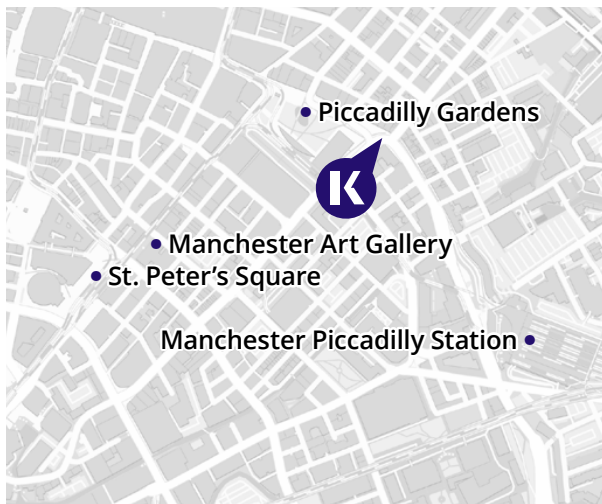

A STUDENT HAVEN WITH EXCELLENT NIGHTLIFE

If ever there was a city built for students — it's Manchester! Full of energy, creativity and pride, this northern British city has a thriving student community and the fastest growing food and drink scene in the country!

REASONS TO STUDY HERE

- Kaplan Manchester is based in the vibrant Northern Quarter of the city center, a favorite haunt of artists, DJs and indie bands
- We're also steps away from the nearest bus stop – and even better, bus travel around the city center is free
- Enjoy tours around Media City and the iconic Etihad Stadium (perfect for sports-lovers)

[Click here](#) to see Manchester's courses

HOW TO FIND US:

1 Portland Street, 6th Floor, Manchester, M1 3BE
kaplan.to/manchester
[@kaplan.manchester](#)

CONTACT US

"I love Manchester! It's not too big or too small, you can find everything you need and the people are really friendly too."

Serap A
Kaplan Manchester student from Turkey

For more information: kaplaninternational.com

BACK TO INDEX

59