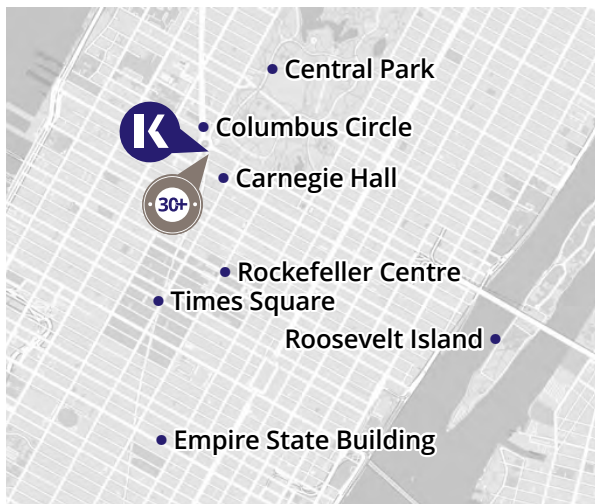

### REASONS TO STUDY HERE

- Kaplan New York is right next door to Central Park and close to MOMA (Museum of Modern Art), Times Square and the Rockefeller Center!
- See a real-life Broadway show as part of a wide variety of activities organized by the school
- Take a boat cruise around the iconic Statue of Liberty at the weekend

### HOW TO FIND US:

5 Columbus Circle,  
1790 Broadway New York, NY 10019  
[kaplan.to/central-park](http://kaplan.to/central-park) | [@kaplannyc](#)

CONTACT US

*"I chose Kaplan in New York because it's one of the largest language schools and offers a well-structured schedule with detailed English levels, making it ideal for studying. I am very satisfied with my progress."*