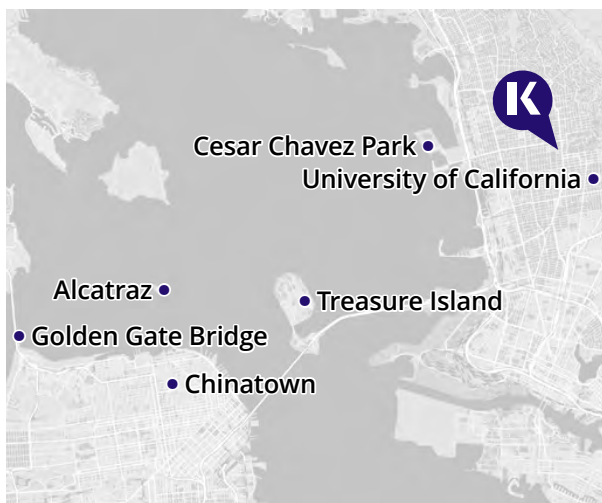

SAN FRANCISCO - BERKELEY

Find out more [here](#)

SCENIC TECH-HUB WITH A ROMANTIC VIBE

Do your ideas challenge the mainstream? Then the slopes of San Francisco are calling! As a magnet for artists, idealists and philosophers, this colorful city is full of innovation and up-and-coming stars! And since our school is close to Tilden Regional Park, you'll get to enjoy spectacular views of the Golden Gate Bridge whenever you want!

REASONS TO STUDY HERE

- Study next to UC Berkeley and Tilden Regional Park
- A 20-minute drive takes you to the heart of San Francisco and an hour takes you to the Silicon Valley and Wine Country
- Embark on fun school trips including bay cruises around Alcatraz or group trips to Chinatown

[Click here](#) to see San Francisco-Berkeley's courses

HOW TO FIND US:

2144 Kala Bagai Way, Berkeley, CA 94704
kaplan.to/berkeley
[@kaplan_berkeley](https://www.instagram.com/kaplan_berkeley)

CONTACT US

"I love the teachers at Kaplan San Francisco - Berkeley because they are friendly, passionate and patient. They take the time to explain things clearly."

Giovanni M
Kaplan San Francisco-Berkeley
student from Angola

For more information: kaplaninternational.com

BACK TO INDEX

45