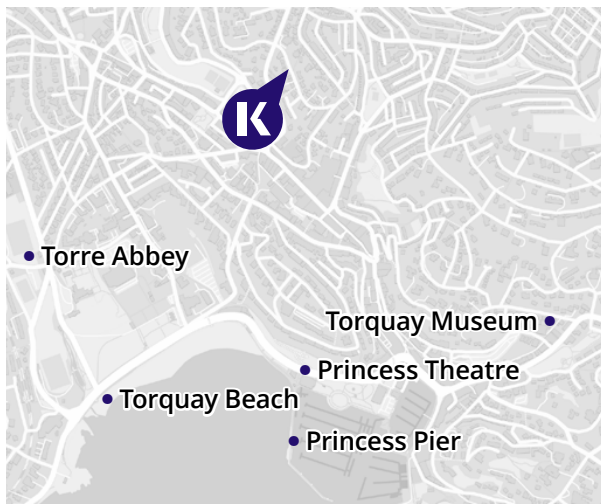

WHERE THE UK MEETS THE MEDITERRANEAN!

Torquay is physical proof that the UK has great beaches! This quaint coastal town combines all the charm of the English seaside with a Mediterranean spirit! One day you'll be enjoying afternoon tea with your friends, and the next you'll be lying on a sandy beach or swimming in the sea! How many schools can promise that?

REASONS TO STUDY HERE

- Kaplan Torquay has extensive school grounds, including a private swimming pool, and is just a five-minute walk from the town center
- Take part in school trips to Kents Cavern, Torre Abbey, the UNESCO Urban Geopark, and Splashdown Quaywest
- Uncover the mysteries of Agatha Christie on a guided tour

[Click here](#) to see Torquay's courses

HOW TO FIND US:

30 Ash Hill Road, Torquay, TQ1 3HZ
kaplan.to/torquay
@kaplantorquay

CONTACT US

"I have had a wonderful time with Kaplan in Torquay. I have met many lovely people from different cultures."

Pilar A G
Kaplan Torquay student from Chile

For more information: kaplaninternational.com

[BACK TO INDEX](#)

61