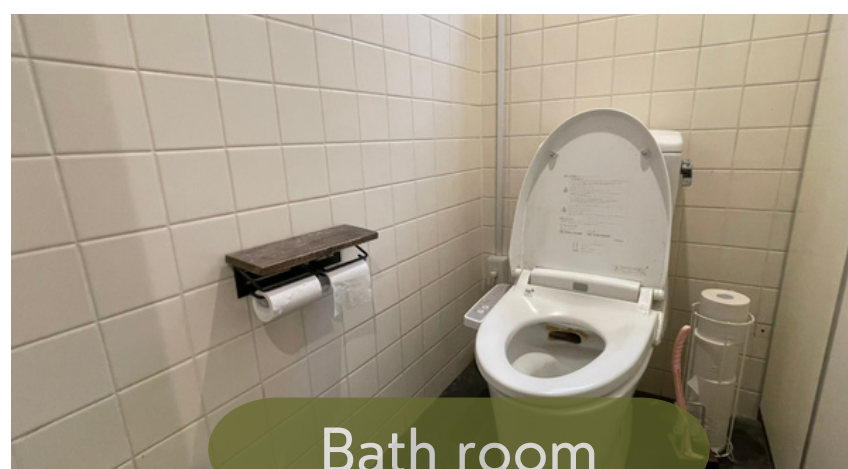

SHARE HOUSE OSAKA FOR RENT

J&F House OSAKA

FEATURES

Welcome!

- ✓ Total of 90 Rooms
- ✓ Utilities Fee Included
- ✓ Manager in the building
- ✓ International Community
- ✓ Furnished
- ✓ Appliances
- ✓ Short Commute to Osaka
 - 25min to Nanba

Shower Room

Bath room

FURNISHED

- ✓ Desk & Chair
- ✓ Bed and Bedding Set
- ✓ Closet
- ✓ Curtain
- ✓ Wi-Fi
- ✓ Mini-refrigerator

BUILDING FLOOR

- ✓ Women Only: 3F
- ✓ All Gender: 1F, 2F, 4F
- ✓ Shower Room: 1F
 - 4 showers : Only for Women
 - 6 showers : All Gender