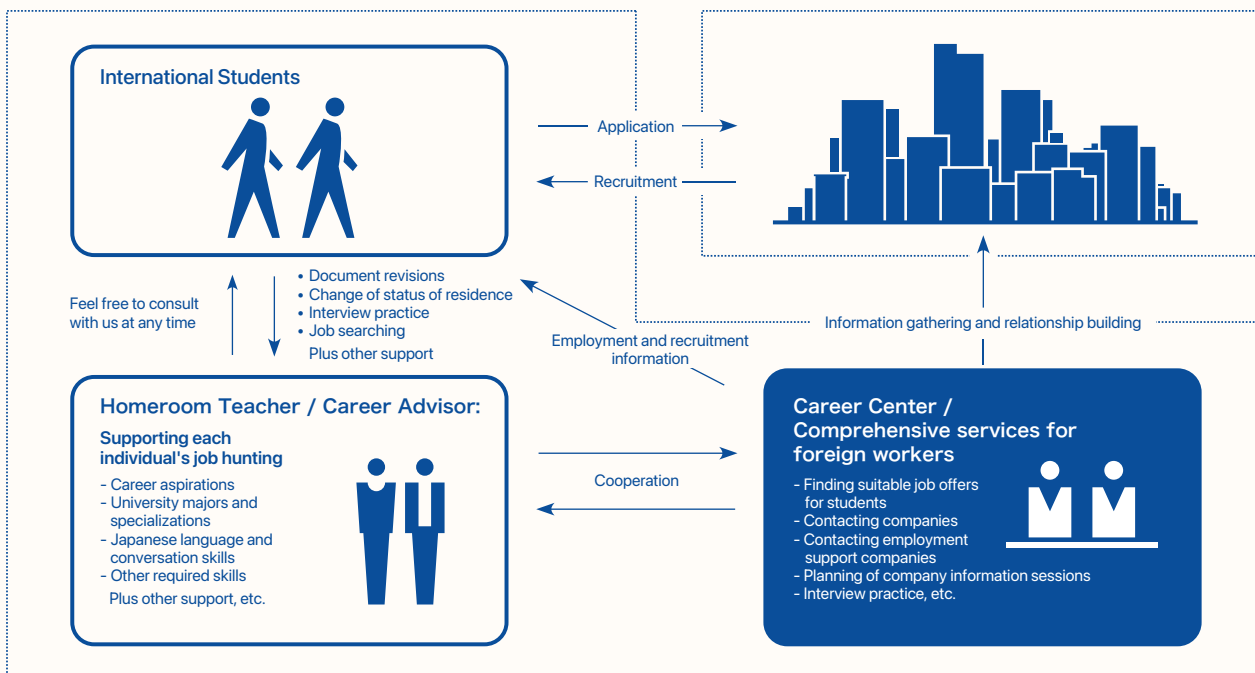

IN THE SCHOOL

ENTERPRISE

LanguageCourse^{net} Book at worldwide lowest price at: <https://www.languagecourse.net/school-isi-language-school-osaka.php3>

- 🇺🇸 +1 646 503 18 10
- 🇬🇧 +44 330 124 03 17
- 🇪🇸 +34 93 220 38 75
- 🇫🇷 +33 1-78416974
- 🇨🇭 +41 225 180 700
- 🇩🇪 +49 221 747 40042
- 🇯🇵 +31 858880253
- 🇮🇹 +7 4995000466
- 🇺🇸 +46 844 68 36 76
- 🇩🇪 +47 219 30 570
- 🇨🇭 +45 898 83 996
- 🇮🇹 +39 800 934 127
- 🇯🇵 +81 (50) 50507957
- 🇩🇪 +55 213 958 08 76
- 🇨🇭 +86 183 2705 9463
- 🇯🇵 +43 720116182
- 🇮🇹 +48 223 988 072