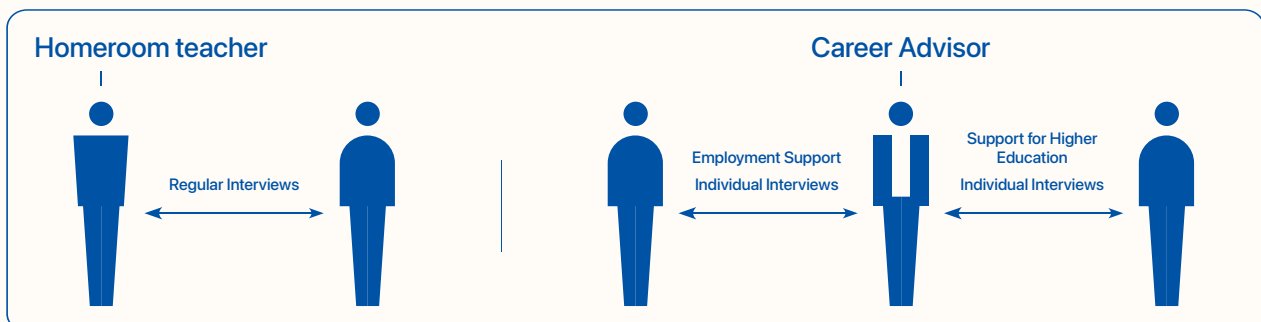

LanguageCourse^{net} Book at worldwide lowest price at:
<https://www.languagecourse.net/school-isi-language-school-osaka.php3>

🇺🇸 +1 646 503 18 10
🇧🇷 +31 858880253

🇬🇧 +44 330 124 03 17
🇫🇷 +7 4995000466

🇪🇸 +34 93 220 38 75
🇯🇵 +46 844 68 36 76

🇮🇹 +33 1-78416974
🇩🇪 +47 219 30 570

🇨🇭 +41 225 180 700
🇨🇦 +45 898 83 996

🇩🇪 +49 221 747 40042
🇮🇹 +39 800 934 127

🇯🇵 +43 720116182
🇺🇸 +48 223 988 072

🇯🇵 +81 (50) 50507957

🇧🇷 +55 213 958 08 76

🇨🇦 +86 183 2705 9463