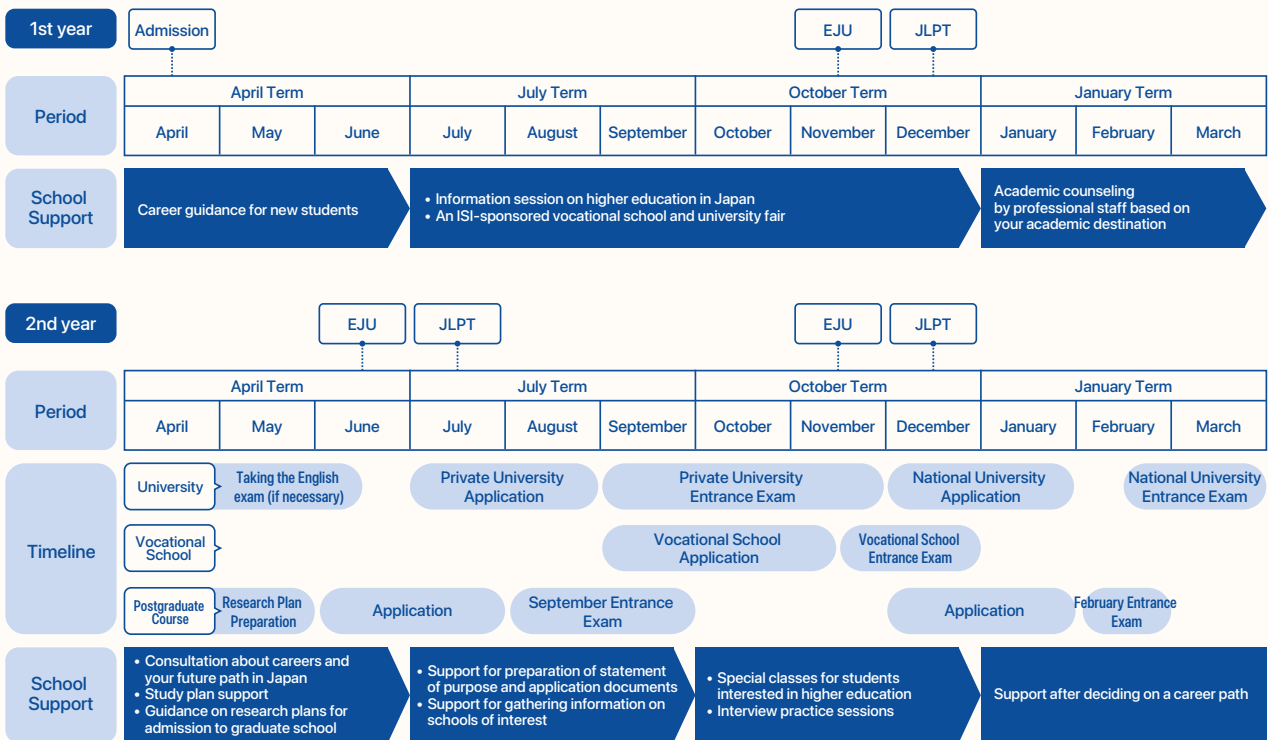

ACADEMIC COUNSELING

Academic Support Process from Admission to Graduation (April enrollment, 2-year course)

Homeroom teachers and career advisors work together to provide career counseling from the first year.

Career advisors are staff members who specialize in supporting students in advancing to higher education and finding employment. In addition to daily support from class teachers, students can also have regular interviews with their homeroom teacher as well as individual interviews and counseling with career advisors.

Digital learning materials enable learning anytime, anywhere.

With ISI Japanese Language School's original digital learning materials, you can prepare for and review your lessons anytime, anywhere.

The use of various devices increases learning efficiency.