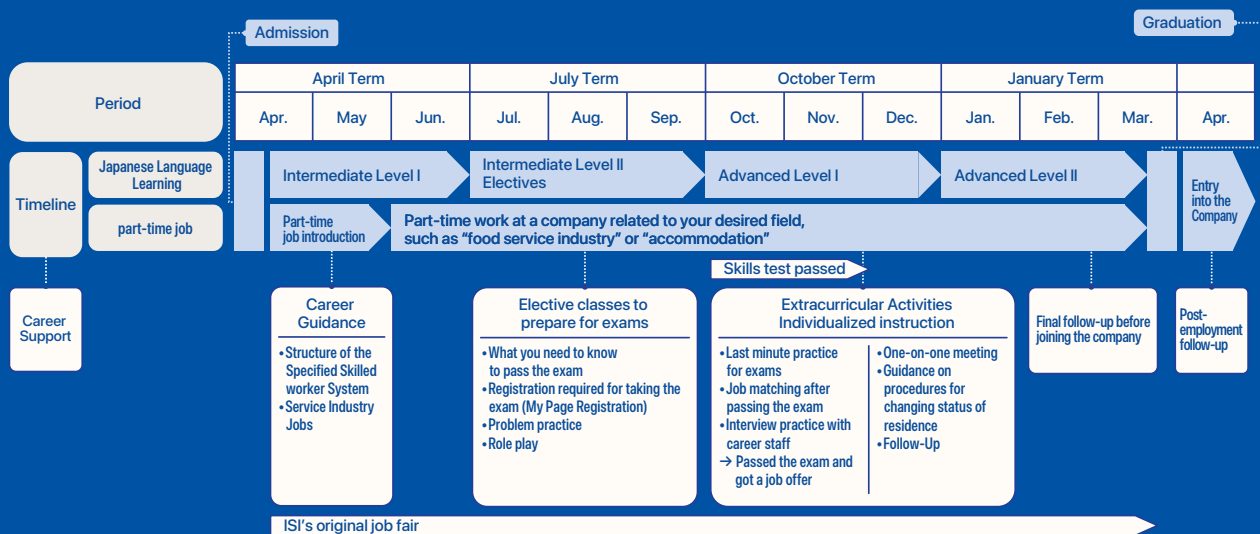

LanguageCourse^{net} Book at worldwide lowest price at: <https://www.languagecourse.net/school-isi-language-school-osaka.php3>

- 🇺🇸 +1 646 503 18 10
- 🇬🇧 +44 330 124 03 17
- 🇪🇸 +34 93 220 38 75
- 🇫🇷 +33 1-78416974
- 🇨🇭 +41 225 180 700
- 🇩🇪 +49 221 747 40042
- 🇮🇹 +43 720116182
- 🇯🇵 +31 858880253
- 🇮🇳 +7 4995000466
- 🇩🇪 +46 844 68 36 76
- 🇩🇪 +47 219 30 570
- 🇨🇭 +45 898 83 996
- 🇮🇹 +39 800 934 127
- 🇮🇹 +48 223 988 072
- 🇯🇵 +81 (50) 50507957
- 🇧🇷 +55 213 958 08 76
- 🇨🇭 +86 183 2705 9463