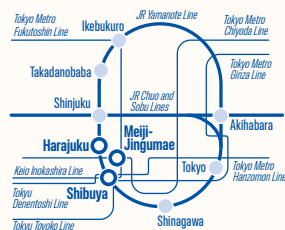

LanguageCourse^{net}

Book at worldwide lowest price at:

<https://www.languagecourse.net/school-isi-language-school-osaka.php3>

🇺🇸 +1 646 503 18 10
🇧🇷 +31 858880253

🇬🇧 +44 330 124 03 17
🇩🇪 +7 4995000466

🇪🇸 +34 93 220 38 75
🇯🇵 +46 844 68 36 76

🇫🇷 +33 1-78416974
🇳🇴 +47 219 30 570

🇨🇭 +41 225 180 700
🇸🇪 +45 898 83 996

🇩🇪 +49 221 747 40042
🇮🇹 +39 800 934 127

🇪🇸 +43 720116182
🇺🇸 +48 223 988 072

☎ +81 (50) 50507957 🇻🇳 +55 213 958 08 76 🇨🇳 +86 183 2705 9463