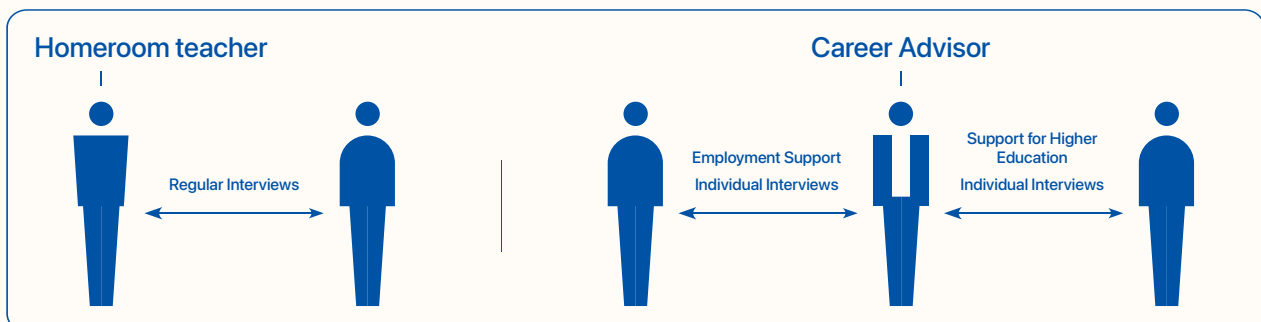

LanguageCourse^{net} Book at worldwide lowest price at:
<https://www.languagecourse.net/school-isi-language-school-osaka.php3>

🇺🇸 +1 646 503 18 10
🇧🇷 +31 858880253

🇬🇧 +44 330 124 03 17
🇫🇷 +7 4995000466

🇪🇸 +34 93 220 38 75
🇮🇹 +46 844 68 36 76

🇫🇮 +33 1-78416974
🇩🇪 +47 219 30 570

🇨🇭 +41 225 180 700
🇨🇪 +45 898 83 996

🇩🇪 +49 221 747 40042
🇮🇹 +39 800 934 127

🇯🇵 +43 720116182
🇺🇸 +48 223 988 072

🇯🇵 +81 (50) 50507957

🇧🇷 +55 213 958 08 76

🇨🇪 +86 183 2705 9463