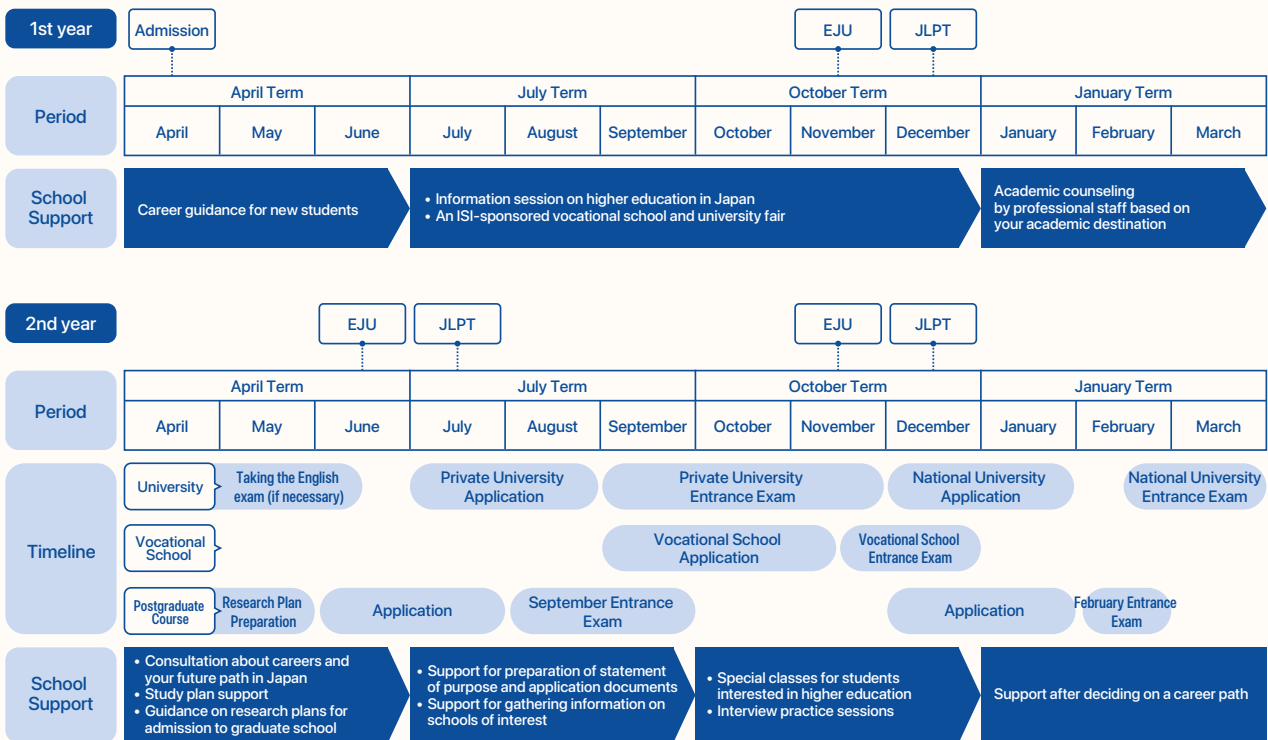

ACADEMIC COUNSELING

Academic Support Process from Admission to Graduation (April enrollment, 2-year course)

*The timing differs depending on the school year.

Homeroom teachers and career advisors work together to provide career counseling from the first year.