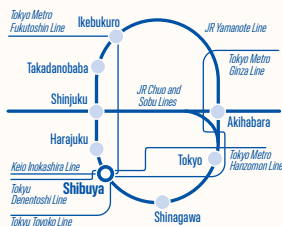

School Capacity [Building 1-2]: 908

School Name
ISI Career and Language Academy, Shibuya [Building 1]
Address
1F Hulic Shibuya 1-Chome Bldg., 1-3-9 Shibuya, Shibuya-ku, Tokyo 150-0002