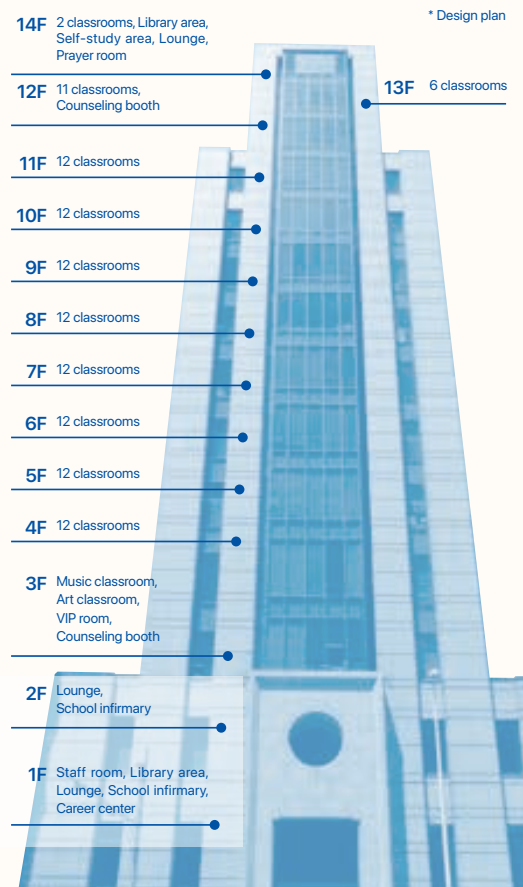

Convenient location for travel from group schools

Our schools are located within 5km of all ISI Japanese Language Schools in Tokyo. Both schools are easily accessible via a single train on the JR Yamanote Line.

Travel time to Shinjuku Station (JR Yamanote Line)
☐ 4 minutes from Takadanobaba Station
☐ 8 minutes from Ikebukuro Station
☐ 6 minutes from Shibuya Station
☐ 4 minutes from Harajuku Station