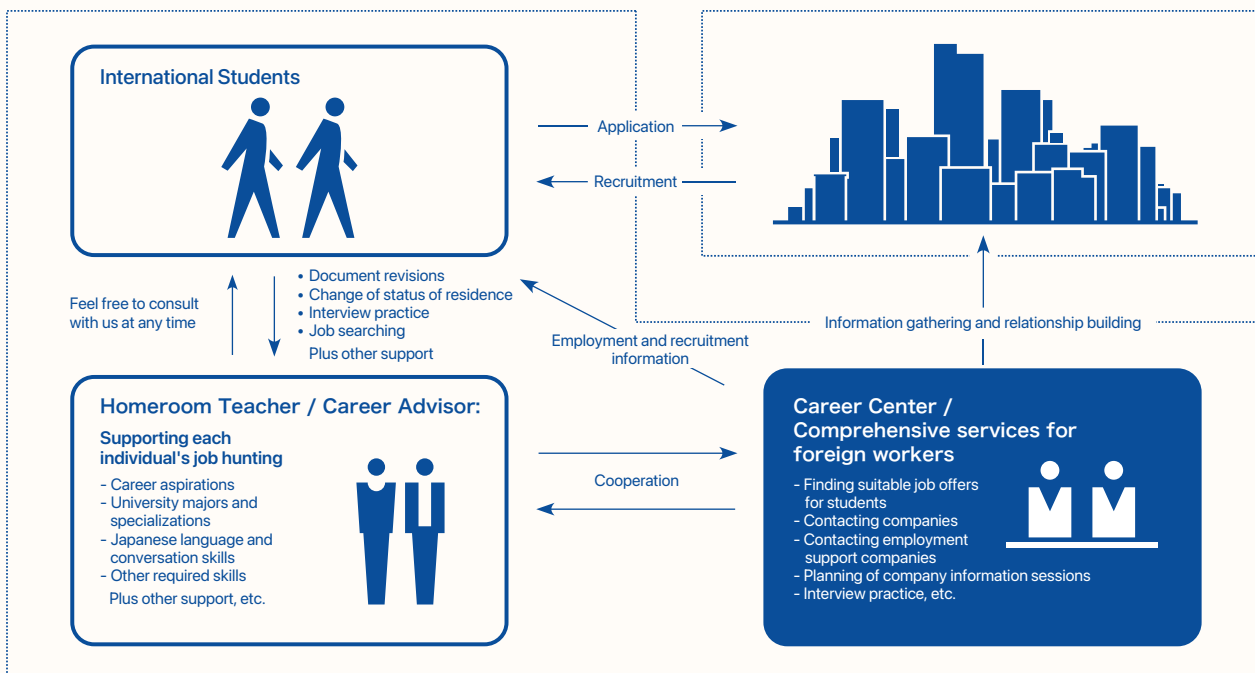

IN THE SCHOOL

ENTERPRISE

LanguageCourse^{net} Book at worldwide lowest price at:
<https://www.languagecourse.net/school-isi-language-school-osaka.php3>

- 🇺🇸 +1 646 503 18 10
- 🇬🇧 +44 330 124 03 17
- 🇪🇸 +34 93 220 38 75
- 🇫🇷 +33 1-78416974
- 🇨🇭 +41 225 180 700
- 🇩🇪 +49 221 747 40042
- 🇮🇹 +43 720116182
- 🇯🇵 +31 858880253
- 🇮🇳 +7 4995000466
- 🇺🇦 +46 844 68 36 76
- 🇩🇰 +47 219 30 570
- 🇸🇪 +45 898 83 996
- 🇮🇹 +39 800 934 127
- 🇺🇸 +48 223 988 072
- 🇦🇺 +81 (50) 50507957
- 🇧🇷 +55 213 958 08 76
- 🇨🇳 +86 183 2705 9463