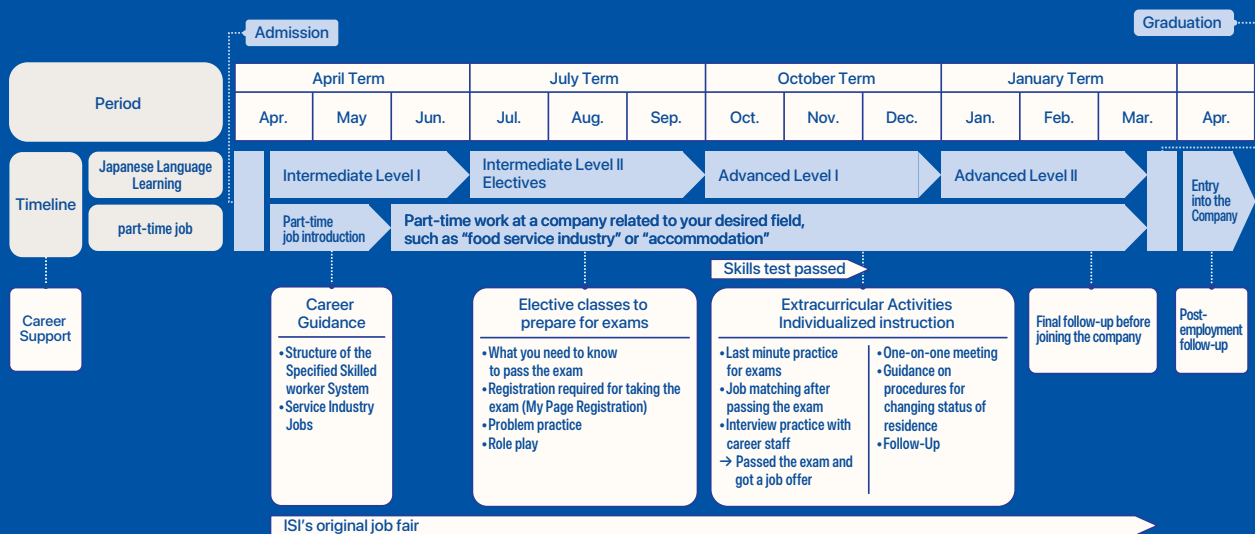

CAREER COUNSELING

Employment support process from enrollment to graduation (Example of April enrollment, starting from "Intermediate I")