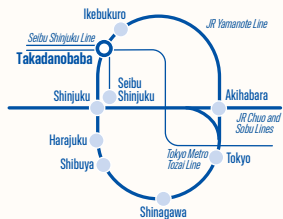

LanguageCourse^{net}

Book at worldwide lowest price at:

<https://www.languagecourse.net/school-isi-language-school-osaka.php3>

🇺🇸 +1 646 503 18 10
🇩🇪 +31 858880253

🇬🇧 +44 330 124 03 17
🇧🇪 +7 4995000466

🇪🇸 +34 93 220 38 75
🇮🇹 +46 844 68 36 76
☎ +81 (50) 50507957

🇫🇷 +33 1-78416974
🇳🇴 +47 219 30 570
🇧🇷 +55 213 958 08 76

🇨🇭 +41 225 180 700
🇸🇬 +45 898 83 996
🇨🇳 +86 183 2705 9463

🇩🇪 +49 221 747 40042
🇮🇹 +39 800 934 127

🇪🇸 +43 720116182
🇵🇹 +48 223 988 072