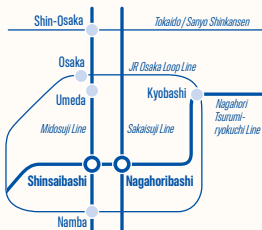

LanguageCourse^{net}

Book at worldwide lowest price at:

<https://www.languagecourse.net/school-isi-language-school-osaka.php3>

🇺🇸 +1 646 503 18 10
🇩🇪 +31 858880253

🇬🇧 +44 330 124 03 17
🇫🇷 +7 4995000466

🇪🇸 +34 93 220 38 75
🇮🇹 +46 844 68 36 76

🇯🇵 +33 1-78416974
🇩🇪 +47 219 30 570

🇨🇦 +41 225 180 700
🇨🇦 +45 898 83 996

🇩🇪 +49 221 747 40042
🇮🇹 +39 800 934 127

🇪🇸 +43 720116182
🇩🇪 +48 223 988 072

☎ +81 (50) 50507957

🇧🇷 +55 213 958 08 76

🇨🇦 +86 183 2705 9463