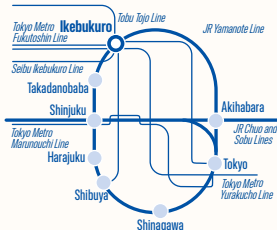

LanguageCourse^{net}

Book at worldwide lowest price at:

<https://www.languagecourse.net/school-isi-language-school-osaka.php3>

🇺🇸 +1 646 503 18 10

🇬🇧 +44 330 124 03 17

🇪🇸 +34 93 220 38 75

🇫🇷 +33 1-78416974

🇨🇭 +41 225 180 700

🇩🇪 +49 221 747 40042

🇮🇹 +43 720116182

🇯🇵 +31 858880253

🇮🇳 +7 4995000466

🇮🇳 +46 844 68 36 76

🇩🇪 +47 219 30 570

🇨🇭 +45 898 83 996

🇮🇹 +39 800 934 127

🇮🇹 +48 223 988 072

🇺🇸 +81 (50) 50507957

🇧🇷 +55 213 958 08 76

🇨🇳 +86 183 2705 9463