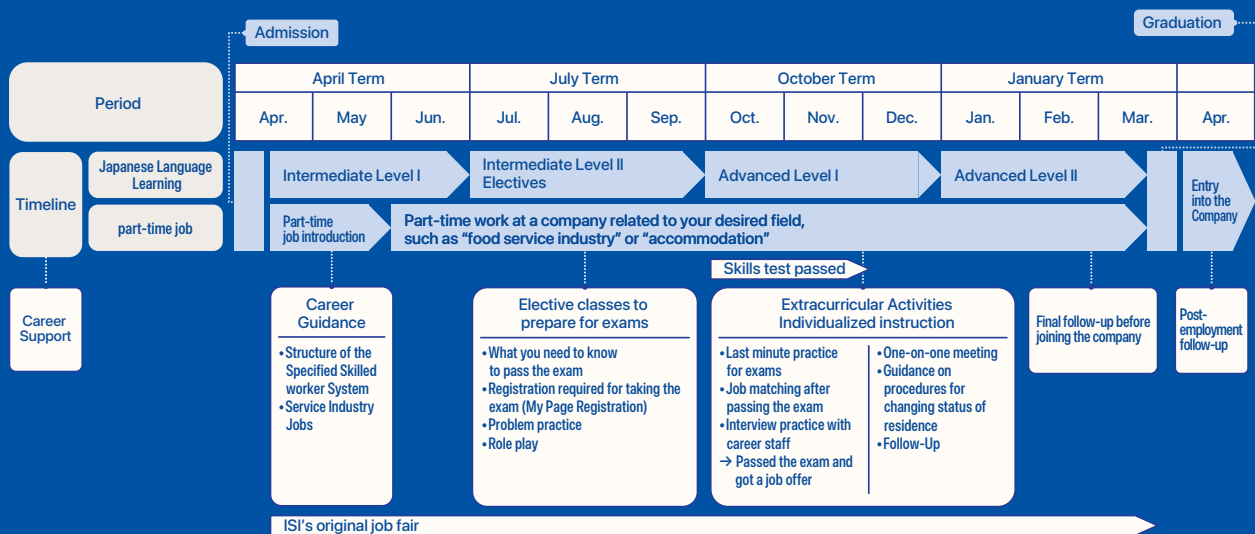

LanguageCourse^{net} Book at worldwide lowest price at: <https://www.languagecourse.net/school-isi-language-school-osaka.php3>

- 🇺🇸 +1 646 503 18 10
- 🇬🇧 +44 330 124 03 17
- 🇪🇸 +34 93 220 38 75
- 🇫🇷 +33 1-78416974
- 🇨🇭 +41 225 180 700
- 🇩🇪 +49 221 747 40042
- 🇮🇹 +43 720116182
- 🇯🇵 +31 858880253
- 🇮🇳 +7 4995000466
- 🇩🇰 +46 844 68 36 76
- 🇸🇪 +47 219 30 570
- 🇨🇦 +45 898 83 996
- 🇮🇹 +39 800 934 127
- 🇺🇸 +48 223 988 072
- 🇦🇺 +81 (50) 50507957
- 🇧🇷 +55 213 958 08 76
- 🇨🇦 +86 183 2705 9463