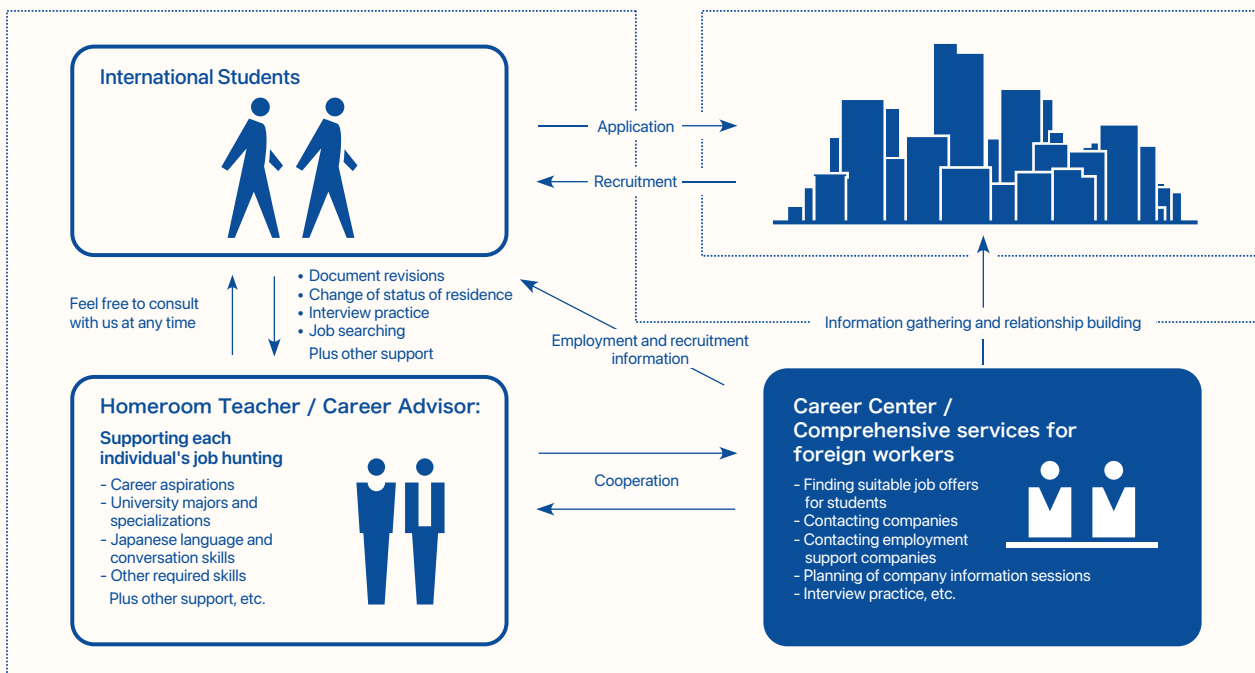

IN THE SCHOOL

ENTERPRISE

LanguageCourse^{net} Book at worldwide lowest price at: <https://www.languagecourse.net/school-isi-language-school-osaka.php3>

- 🇺🇸 +1 646 503 18 10
- 🇬🇧 +44 330 124 03 17
- 🇪🇸 +34 93 220 38 75
- 🇫🇷 +33 1-78416974
- 🇨🇭 +41 225 180 700
- 🇩🇪 +49 221 747 40042
- 🇯🇵 +43 720116182
- 🇮🇹 +31 858880253
- 🇮🇳 +7 4995000466
- 🇺🇦 +46 844 68 36 76
- 🇩🇰 +47 219 30 570
- 🇸🇪 +45 898 83 996
- 🇮🇹 +39 800 934 127
- 🇺🇸 +48 223 988 072
- 🇯🇵 +81 (50) 50507957
- 🇧🇷 +55 213 958 08 76
- 🇨🇳 +86 183 2705 9463