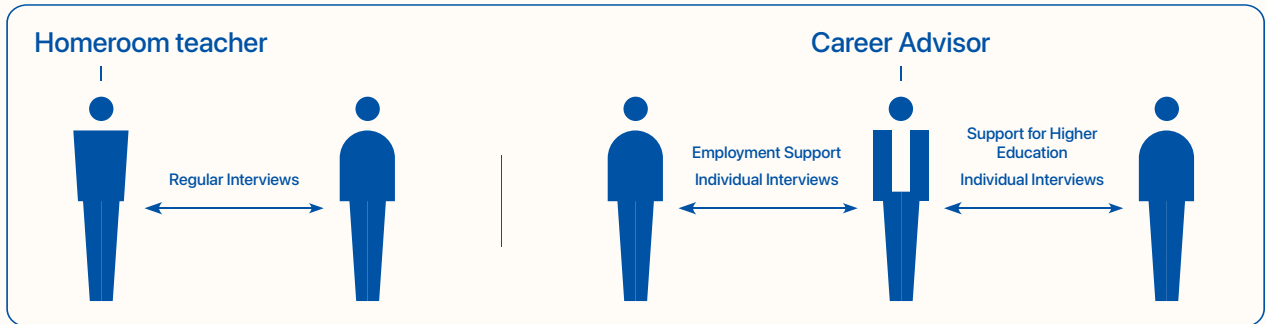

LanguageCourse^{net} Book at worldwide lowest price at:
<https://www.languagecourse.net/school-isi-language-school-osaka.php3>

- +1 646 503 18 10
- +44 330 124 03 17
- +34 93 220 38 75
- +33 1-78416974
- +41 225 180 700
- +49 221 747 40042
- +43 720116182
- +31 858880253
- +7 4995000466
- +46 844 68 36 76
- +47 219 30 570
- +45 898 83 996
- +39 800 934 127
- +48 223 988 072
- +81 (50) 50507957
- +52 213 958 08 76
- +86 183 2705 9463