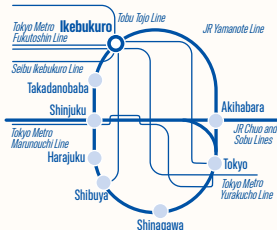

LanguageCourse^{net}

Book at worldwide lowest price at:

<https://www.languagecourse.net/school-isi-language-school-osaka.php3>

🇺🇸 +1 646 503 18 10

🇬🇧 +44 330 124 03 17

🇪🇸 +34 93 220 38 75

🇫🇷 +33 1-78416974

🇨🇭 +41 225 180 700

🇩🇪 +49 221 747 40042

🇮🇹 +43 720116182

🇯🇵 +31 858880253

🇮🇳 +7 4995000466

🇮🇳 +46 844 68 36 76

🇩🇪 +47 219 30 570

🇨🇭 +45 898 83 996

🇮🇹 +39 800 934 127

🇮🇹 +48 223 988 072

🇯🇵 +81 (50) 50507957

🇧🇷 +55 213 958 08 76

🇨🇳 +86 183 2705 9463