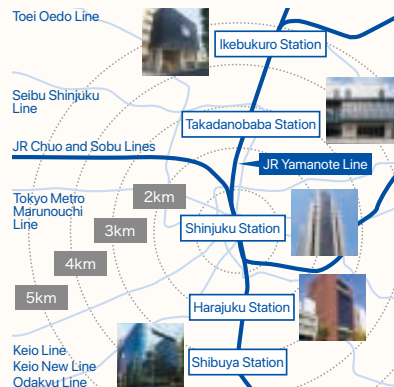

Convenient location for travel from group schools

Our schools are located within 5km of all ISI Japanese Language Schools in Tokyo. Both schools are easily accessible via a single train on the JR Yamanote Line.

Travel time to Shinjuku Station (JR Yamanote Line)
☐ 4 minutes from Takadanobaba Station
☐ 8 minutes from Ikebukuro Station
☐ 6 minutes from Shibuya Station
☐ 4 minutes from Harajuku Station