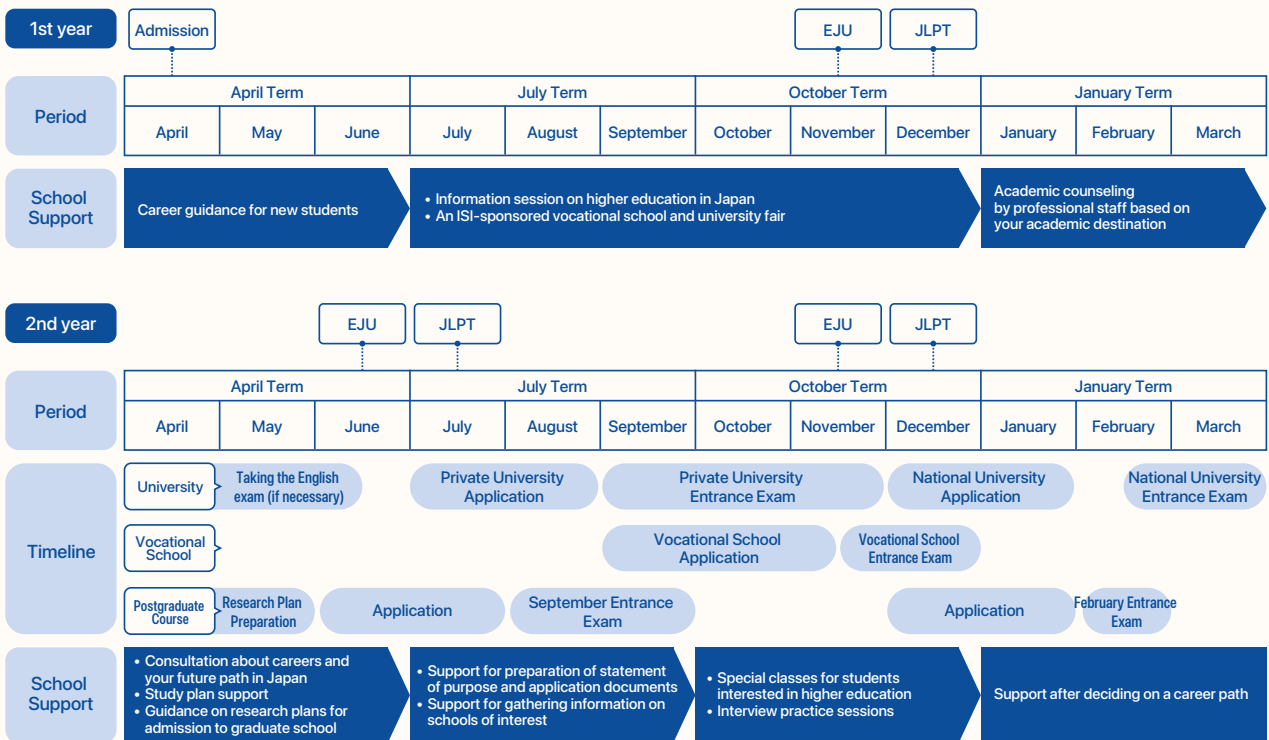

ACADEMIC COUNSELING

Academic Support Process from Admission to Graduation (April enrollment, 2-year course)

*The timing differs depending on the school year.

Homeroom teachers and career advisors work together to provide career counseling from the first year.

Career advisors are staff members who specialize in supporting students in advancing to higher education and finding employment. In addition to daily support from class teachers, students can also have regular interviews with their homeroom teacher as well as individual interviews and counseling with career advisors.

Digital learning materials enable learning anytime, anywhere.

With ISI Japanese Language School's original digital learning materials, you can prepare for and review your lessons anytime, anywhere.

The use of various devices increases learning efficiency.