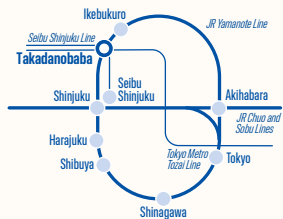

LanguageCourse^{net}

Book at worldwide lowest price at:

<https://www.languagecourse.net/school-isi-language-school-osaka.php3>

🇺🇸 +1 646 503 18 10
🇩🇪 +31 858880253

🇬🇧 +44 330 124 03 17
🇫🇷 +7 4995000466

🇪🇸 +34 93 220 38 75
🇯🇵 +46 844 68 36 76
☎ +81 (50) 50507957

🇫🇮 +33 1-78416974
🇳🇴 +47 219 30 570
🇧🇷 +55 213 958 08 76

🇨🇭 +41 225 180 700
🇸🇬 +45 898 83 996
🇨🇳 +86 183 2705 9463

🇩🇪 +49 221 747 40042
🇮🇹 +39 800 934 127

🇪🇸 +43 720116182
🇵🇹 +48 223 988 072