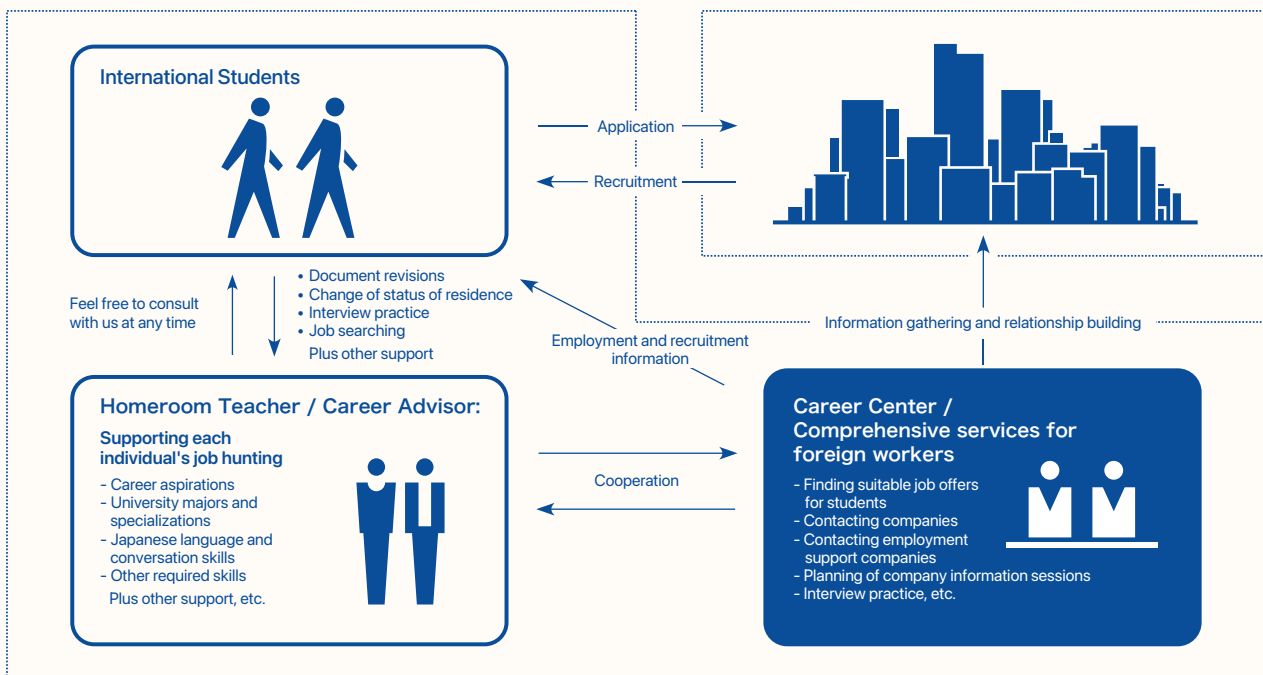

IN THE SCHOOL

ENTERPRISE

LanguageCourse^{net} Book at worldwide lowest price at:
<https://www.languagecourse.net/school-isi-language-school-osaka.php3>

- 🇺🇸 +1 646 503 18 10
- 🇬🇧 +44 330 124 03 17
- 🇪🇸 +34 93 220 38 75
- 🇫🇷 +33 1-78416974
- 🇨🇭 +41 225 180 700
- 🇩🇪 +49 221 747 40042
- 🇯🇵 +31 858880253
- 🇮🇹 +7 4995000466
- 🇺🇦 +46 844 68 36 76
- 🇩🇰 +47 219 30 570
- 🇨🇪 +45 898 83 996
- 🇮🇹 +39 800 934 127
- 🇦🇺 +81 (50) 50507957
- 🇧🇷 +55 213 958 08 76
- 🇨🇦 +86 183 2705 9463
- 🇨🇦 +43 720116182
- 🇮🇹 +48 223 988 072