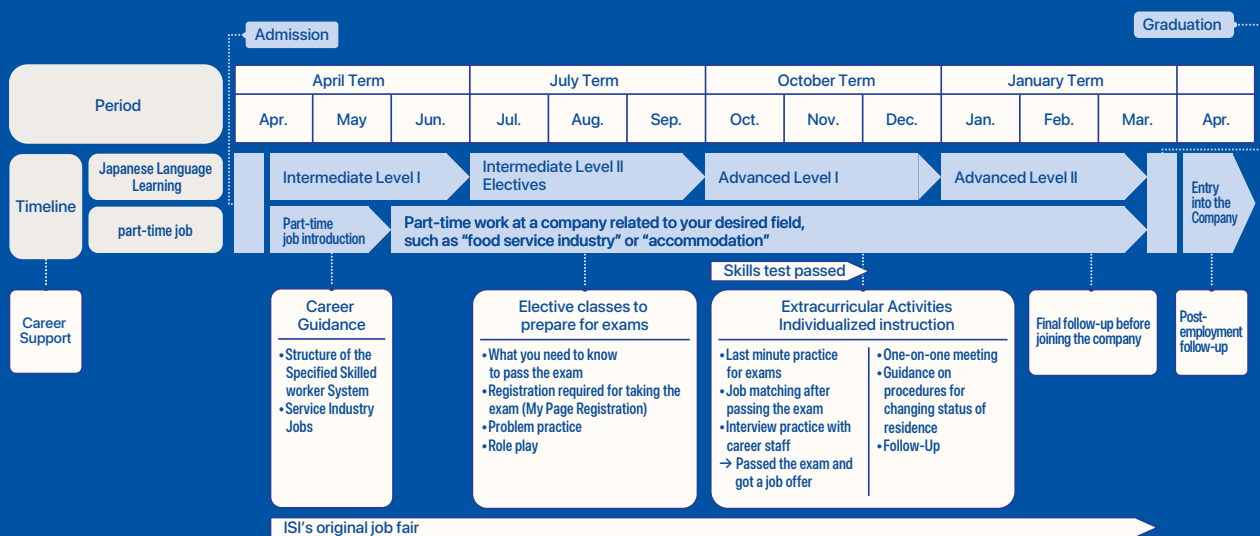

LanguageCourse^{net} Book at worldwide lowest price at: <https://www.languagecourse.net/school-isi-language-school-osaka.php3>

- 🇺🇸 +1 646 503 18 10
- 🇬🇧 +44 330 124 03 17
- 🇪🇸 +34 93 220 38 75
- 🇫🇷 +33 1-78416974
- 🇨🇭 +41 225 180 700
- 🇩🇪 +49 221 747 40042
- 🇮🇹 +39 800 934 127
- 🇯🇵 +81 505 07957
- 🇺🇸 +31 858880253
- 🇨🇦 +7 4995000466
- 🇩🇪 +46 844 68 36 76
- 🇩🇰 +47 219 30 570
- 🇨🇭 +45 898 83 996
- 🇮🇹 +48 223 988 072
- 🇨🇦 +81 (50) 50507957
- 🇧🇷 +55 213 958 08 76
- 🇨🇭 +86 183 2705 9463