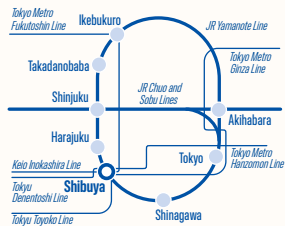

School Capacity [Building 1-2] : 908
School Name
ISI Career and Language Academy, Shibuya [Building 1]
Address
1F Hulic Shibuya 1-Chome Bldg., 1-3-9 Shibuya, Shibuya-ku, Tokyo 150-0002