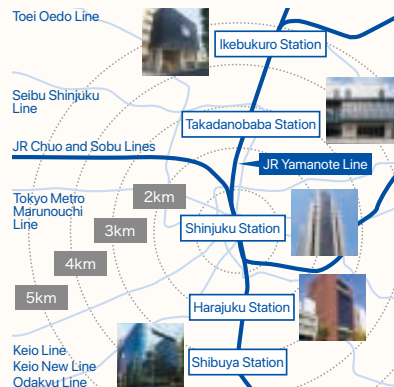

Convenient location for travel from group schools

Our schools are located within 5km of all ISI Japanese Language Schools in Tokyo. Both schools are easily accessible via a single train on the JR Yamanote Line.

LOCATION 02

IKEBUKURO

Ikebukuro, located in the northwestern part of Tokyo, is lined with terminal station buildings and is a hotspot for subculture such as manga and cosplay. The ISI Ikebukuro Campus is located in the same building as ISI's vocational school which is also attended by Japanese students. Sharing the same building with Japanese students gives you the opportunity to interact with Japanese students.