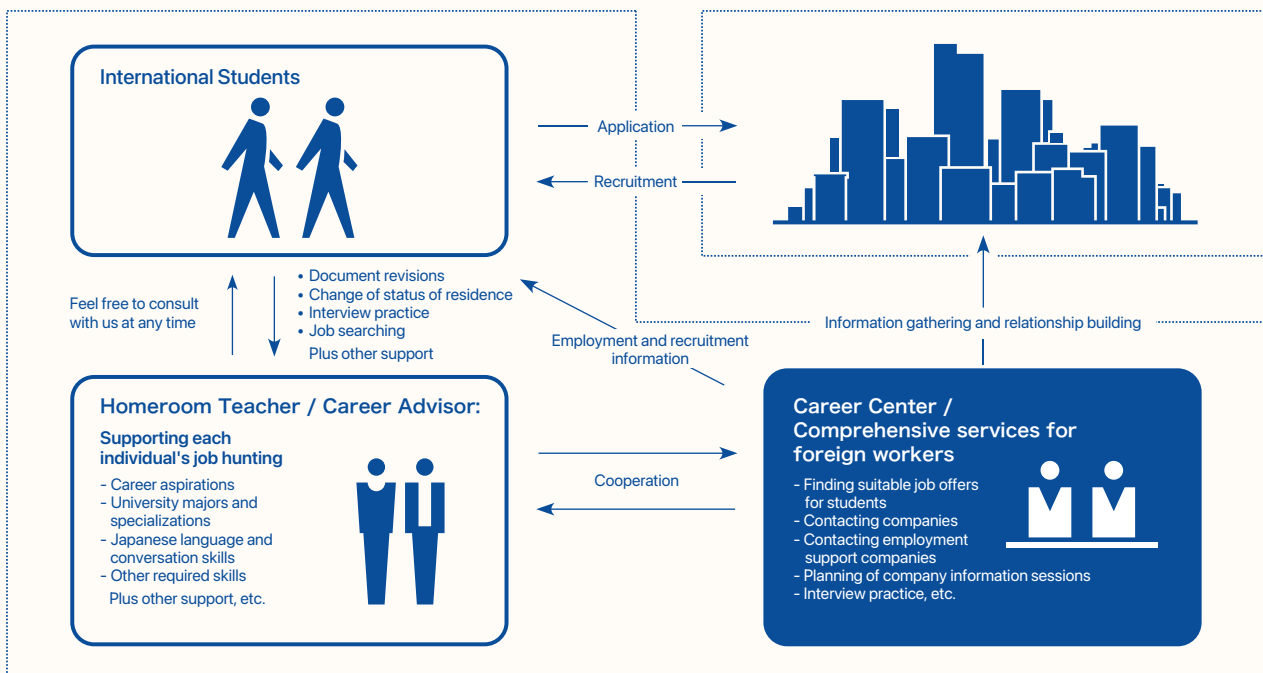

IN THE SCHOOL

ENTERPRISE

LanguageCourse^{net} Book at worldwide lowest price at:

<https://www.languagecourse.net/school-isi-language-school-online-japanese-tokyo.php3>

+1 646 503 18 10

+44 330 124 03 17

+34 93 220 38 75

+33 1-78416974

+41 225 180 700

+49 221 747 40042

+43 720116182

+31 858880253

+7 4995000466

+46 844 68 36 76

+47 219 30 570

+45 898 83 996

+39 800 934 127

+48 223 988 072

+81 (50) 50507957

+52 213 958 08 76

+86 183 2705 9463