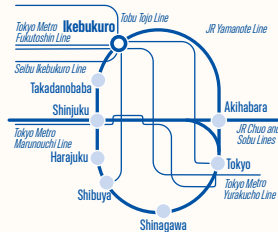

LOCATION 02

IKEBUKURO

Ikebukuro, located in the northwestern part of Tokyo, is lined with terminal station buildings and is a hotspot for subculture such as manga and cosplay. The ISI Ikebukuro Campus is located in the same building as ISI's vocational school which is also attended by Japanese students. Sharing the same building with Japanese students gives you the opportunity to interact with Japanese students.

IKEBUKURO *Campus*

School Capacity : 400
School Name
ISI Language College
Address
1-13-13 Minami Ikebukuro, Toshima-ku, Tokyo 171-0022